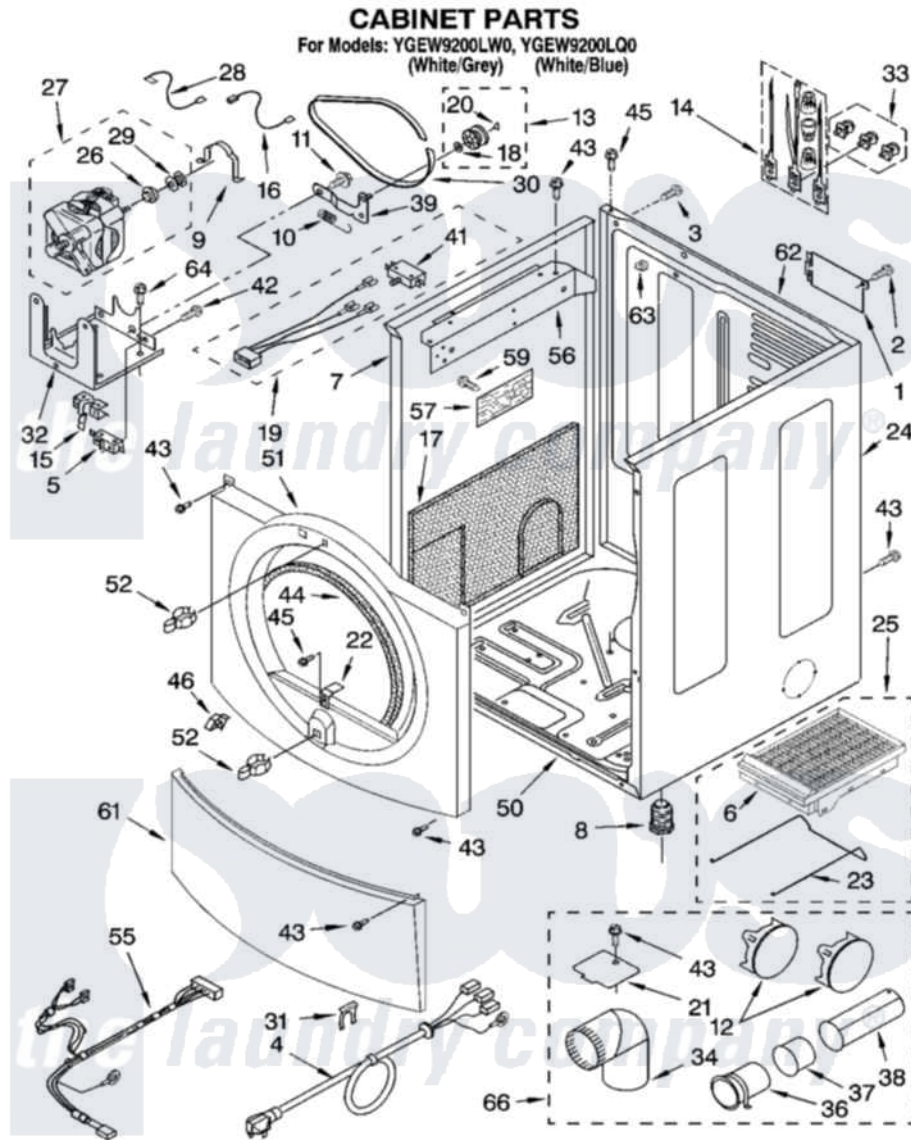

Whirlpool YGEW9200LW0 02 - CABINET PARTS

4377968

3

Whirlpool [Residential Whirlpool YGEW9200LW0 Dryer Parts](#) Parts Diagram 02 - CABINET PARTS
Click on the part number to view part

Item	Original Part Number	Replaced By	Status	Part Description
1	8317342	W10119283		Cover, Terminal Block
2	3390814	90767		Screw, 8A X 3/8 HeX Washer Head Tapping
3	697776	4331106		Screw, No.10-32 X 7/16
4	8529008		Not Available	HARNES, WIRING
5	3394881	279782		Switch-Lid
6	8521959	W10121663		Dryer Rack
7	8519209	W10131287		Panel
8	3392100	49621		Feet-Leveling
"	279810			Foot-Optional
9	660658			Clamp, Motor Mounting 343481 685441
10	3387374			Spring, Idler
11	3389420			Retainer-Idler 1/4-20 X 1/16
12	697750	W10470674		Dryer Exhaust Kit
13	3388672	279640		Pulley-ldr
14	279218			Terminal Tinned And Brass