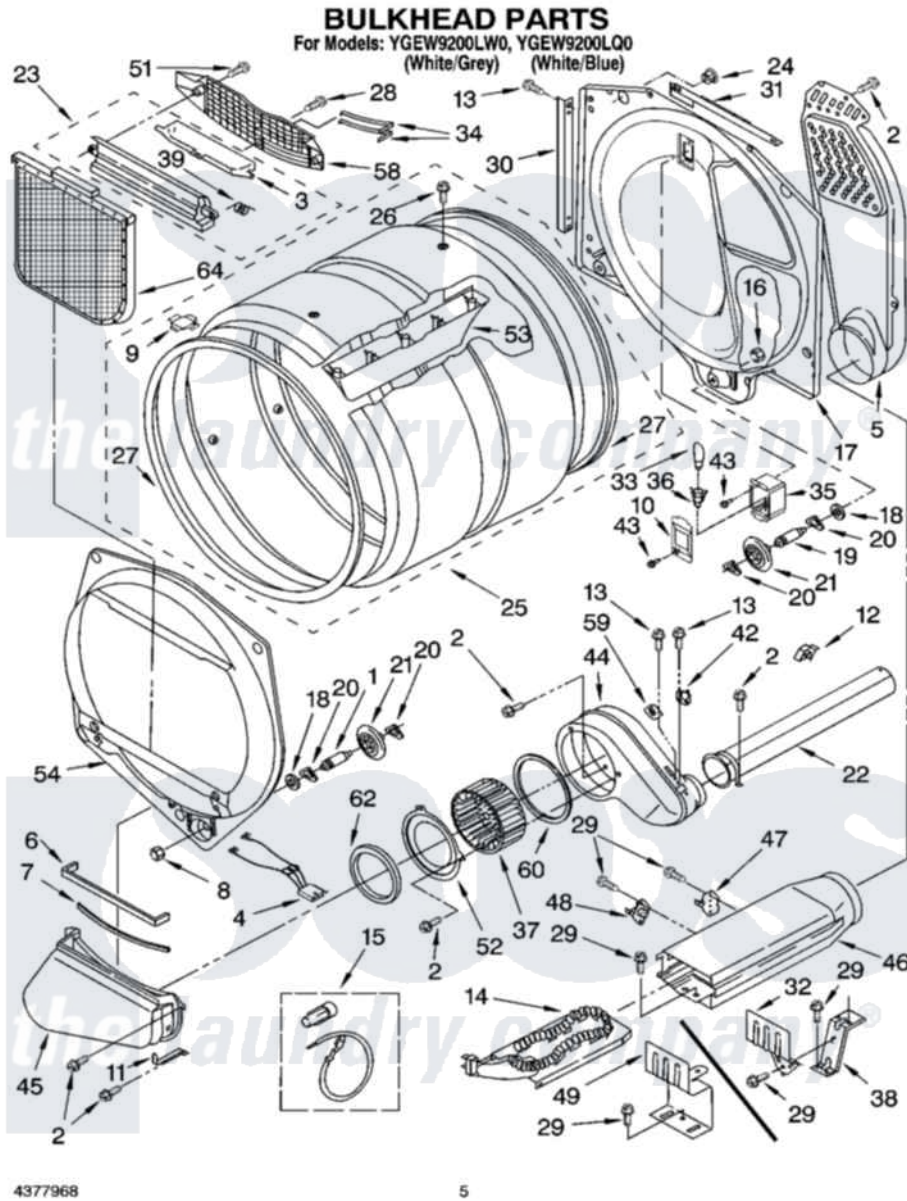

# Whirlpool YGEW9200LW0 03 - BULKHEAD PARTS

Whirlpool [Residential Whirlpool YGEW9200LW0 Dryer Parts](#) Parts Diagram 03 - BULKHEAD PARTS  
Click on the part number to view part

Item	Original Part Number	Replaced By	Status	Part Description
1	3399508	<a href="#">W10359271</a>		Shaft, Drum Roller Threads
2	3390647	<a href="#">488729</a>		Screw
3	3394984	<a href="#">8563758</a>		Door, Lint Screen
4	<a href="#">3406653</a>			Harness, Sensor
5	697354	<a href="#">3387911</a>		Duct-Air
6	<a href="#">697813</a>			Seal, Outlet Housing
7	697814	<a href="#">697813</a>		Seal, Outlet Housing
8	<a href="#">3359452</a>			Nut, Lock
9	<a href="#">8066086</a>			Plug, Drum Hole
10	3402841	<a href="#">8532165</a>		Lens, Drum Light
11	8529005		Not Available	Bracket, Lint Duct
12	<a href="#">3388229</a>			Retainer, Toe Panel
13	3390646	<a href="#">W10139210</a>		Screw, 8-18 X 5/16
14	<a href="#">3387747</a>			Element, Heater
15	<a href="#">279457</a>			Wire Kit, Terminal
16	<a href="#">3387709</a>			Nut, 3/8-16