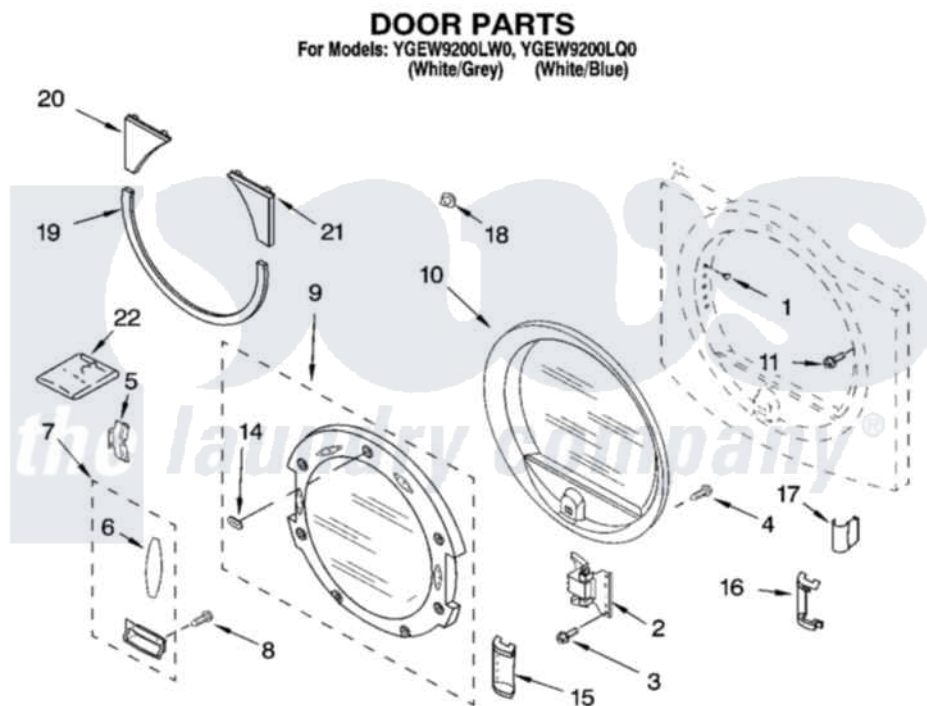

Whirlpool YGEW9200LW0 04 - DOOR PARTS

4377968

7

Whirlpool [Residential Whirlpool YGEW9200LW0 Dryer Parts](#) Parts Diagram 04 - DOOR PARTS

[Click on the part number to view part](#)

Item	Original Part Number	Replaced By	Status	Part Description
1	3404413			Plug, Hinge Hole
2	8519419			Door Hinge Assembly
3	342043	486146		Screw
4	9742177			Screw, 8-18 X .625
5	8529539			Bracket, Handle
6	8529930			Pad, Door Handle
7	8529931			Handle, Door Assembly
"	8529932			Handle, Door Assembly
"	8529933			Handle, Door Assembly
"	8529934			Handle, Door Assembly
8	3357011	308685		Side Trim)
9	8529536	8541573		Door Assembly
"	8529537	8572960		Door Assembly
10	8519309	8557500		Door Assembly
11	355515			Screw, 8-18 X 11/16
14	8529540	8303811		Badge, Assembly

15	8528288		Filler Handle
"	8528289		Filler Handle
"	8528286		Filler Handle Filler Handle
"	8528287		Filler Handle Filler Handle
16	8528290	Not Available	Cover-Hinge, Stationary (LH) (Blue)
"	8528291	Not Available	Cover-Hinge, Stationary (LH) (Platinum)
"	8528292		Cover-Hinge, Stationary
"	8528293	Not Available	Cover-Hinge, Stationary (LH) (Platinum)
17	8528294		Cover-Hinge, Rotating
"	8528295		Cover-Hinge, Rotating
18	8519424	8181929	Clip, Trim
19	8529523	Not Available	Trim & Clip Assembly (Lower) (Blue)
"	8529524	Not Available	Trim & Clip Assembly (Lower) (Grey)
20	8529525		Trim And Clip Assembly
"	8529526		Trim And Clip Assembly
21	8529527		Trim And Clip Assembly
"	8529528		Trim And Clip Assembly
22	3979303	8530069	Kit, Door Reversing
"	3979304	8530070	Kit, Door Reversing