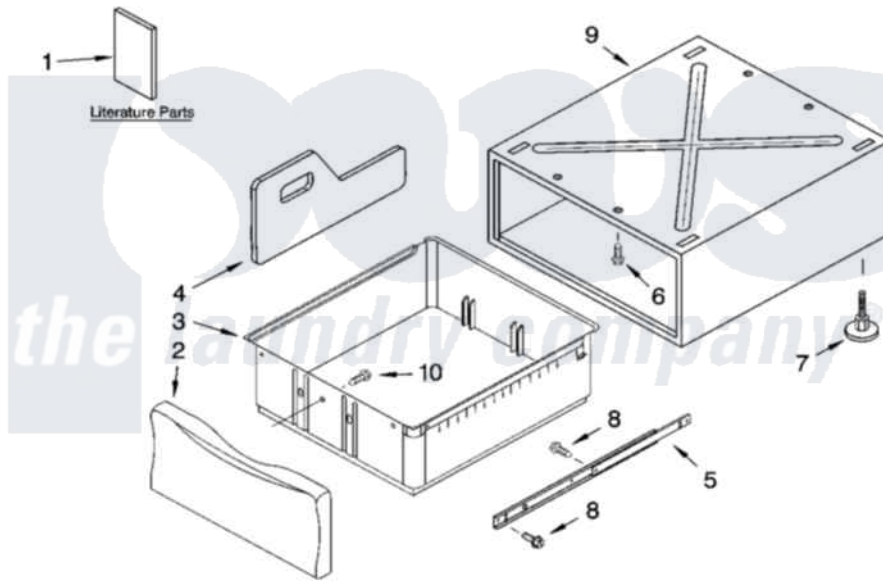

Whirlpool YGEW9200LW0 05 - PEDESTAL PARTS

PEDESTAL PARTS For Models: YGEW9200LW0, YGEW9200LQ0 (White/Grey) (White/Blue)

FOR ORDERING INFORMATION REFER TO PARTS PRICE LIST

8

4377968

Whirlpool [Residential Whirlpool YGEW9200LW0 Dryer Parts](#) Parts Diagram 05 - PEDESTAL PARTS
Click on the part number to view part

Item	Original Part Number	Replaced By	Status	Part Description
1	LIT8528308		Not Available	Literature Parts (Installation Instructions)
"	LIT8528309		Not Available	Literature Parts (Parts List)
2	8181772	8538014		Drawer Front Assembly
"	8181773	8538015		Drawer Front Assembly
"	8181774	8538016		Drawer Front Assembly
3	8181775	8537883		Drawer Bin
4	8181777	280123		Divider
5	8181778	8578394		Slide Assembly
6	3400111			Screw, 12-14 X 5/8
7	8181779	8563585		Leveling Foot And Nut
8	8181793	694091		Trim, Side Right Hand
9	BLANK		Not Available	Cabinet (Not Serviced)
10	487909	488729		Screw