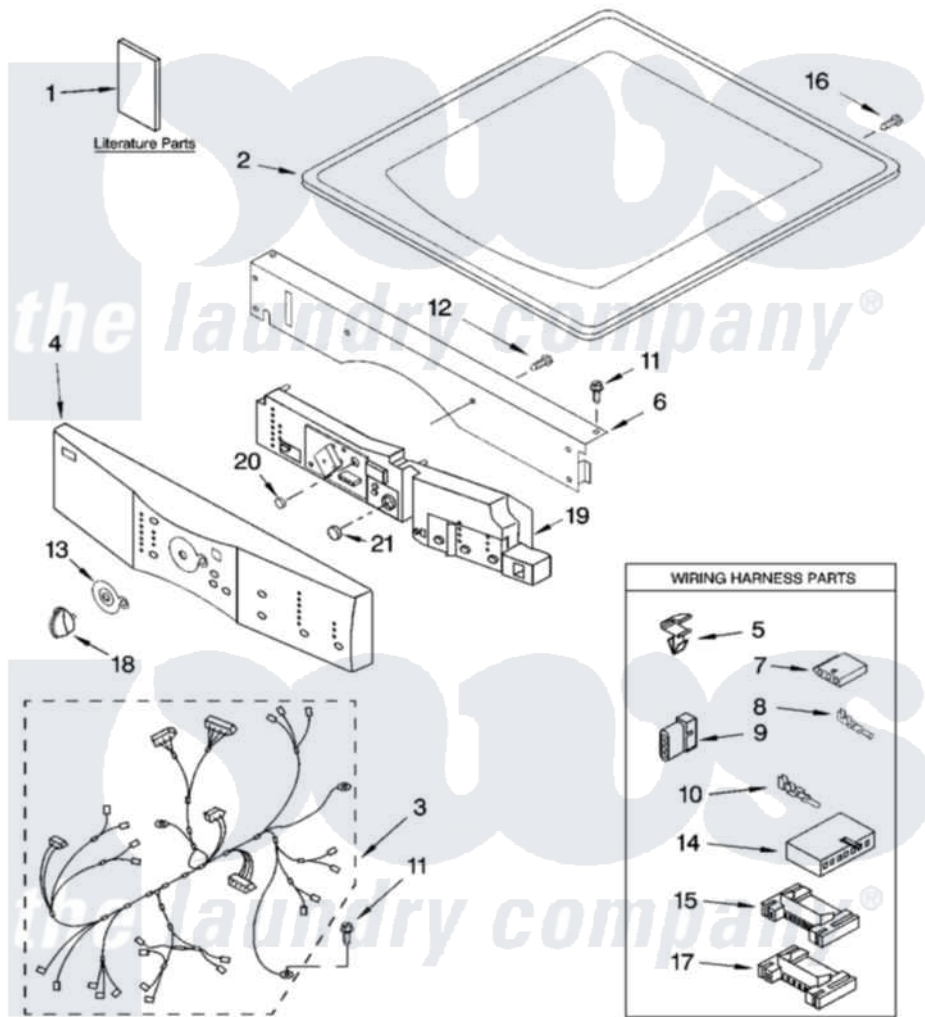

Whirlpool YGEW9200LW1 01 - TOP AND CONSOLE PARTS

TOP AND CONSOLE PARTS

For Models: YGEW9200LW1, YGEW9200LQ1, YGEW9200LL1
(White/Platinum) (White/Blue) (Pewter)

Electric Dryer

05-03 Printed in U.S.A. (djc)

1

Part No. 8180005 Rev. A

Whirlpool Residential Whirlpool YGEW9200LW1 Dryer Parts Parts Diagram 01 - TOP AND CONSOLE PARTS

[Click on the part number to view part](#)

Item	Original Part Number	Replaced By	Status	Part Description
1	LIT8535903		Not Available	Literature Parts (Label, Energy Guide)
"	LIT8542741		Not Available	Literature Parts (Use & Care Guide)
"	LIT8541835		Not Available	Literature Parts (Tech Sheet)
2	8519251	W10117263		Top
"	3980096	3980357		Top
3	8529984		Not Available	Harness, Main
4	8530587			Panel, Console
"	8530588			Panel, Console
"	3980188			Panel, Console
5	3394427			Clip-Harness
6	8519271			Bracket, Console
7	353424			Plug, Terminal
8	94614			Terminal
9	3936144			Do-It-Yourself Repair Manuals
10	94613	596797		Terminal

11	3390647	488729	Screw
12	488886	488787	Screw
13	8519406		Bezel, Cycle
14	3936150		Connector, 7-Circuit
15	3395683		Receptacle, Multi-Terminal
16	8281225		Screw, 8-18 X 1/2
17	2203186		Connector, 5-Circuit
18	46197020472	8181859	Knob, Control
"	46197020471	8181881	Knob, Control
"	46197020742	8182050	Knob, Control
19	8530589		User Interface
"	8530590		User Interface
"	3980189		User Interface
20	8530591		Button, Start
21	8530592		Button, Pause/Cancel