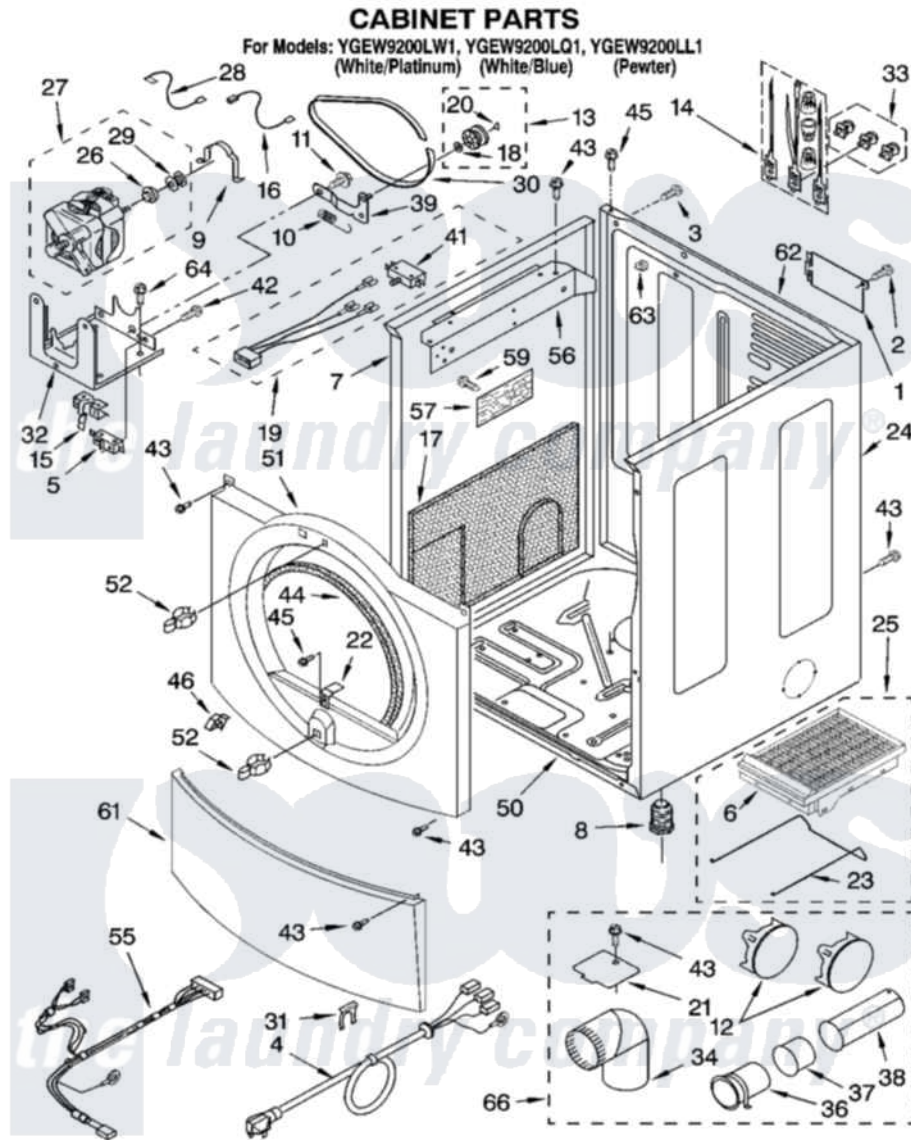

Whirlpool YGEW9200LW1 02 - CABINET PARTS

8180005

3

Whirlpool [Residential Whirlpool YGEW9200LW1 Dryer Parts](#) Parts Diagram 02 - CABINET PARTS
Click on the part number to view part

Item	Original Part Number	Replaced By	Status	Part Description
1	8317342	W10119283		Cover, Terminal Block
2	3390814	90767		Screw, 8A X 3/8 HeX Washer Head Tapping
3	697776	4331106		Screw, No.10-32 X 7/16
4	8529008		Not Available	HARNES, WIRING
5	3394881	279782		Switch-Lid
6	8521959	W10121663		Dryer Rack
7	8519209	W10131287		Panel
"	8519216	3980358		Panel
8	3392100	49621		Feet-Leveling
"	279810			Foot-Optional
9	660658			Clamp, Motor Mounting 343481 685441
10	3387374			Spring, Idler
11	3389420			Retainer-Idler 1/4-20 X 1/16
12	697750	W10470674		Dryer Exhaust Kit
"	3979261			Plug, Multivent