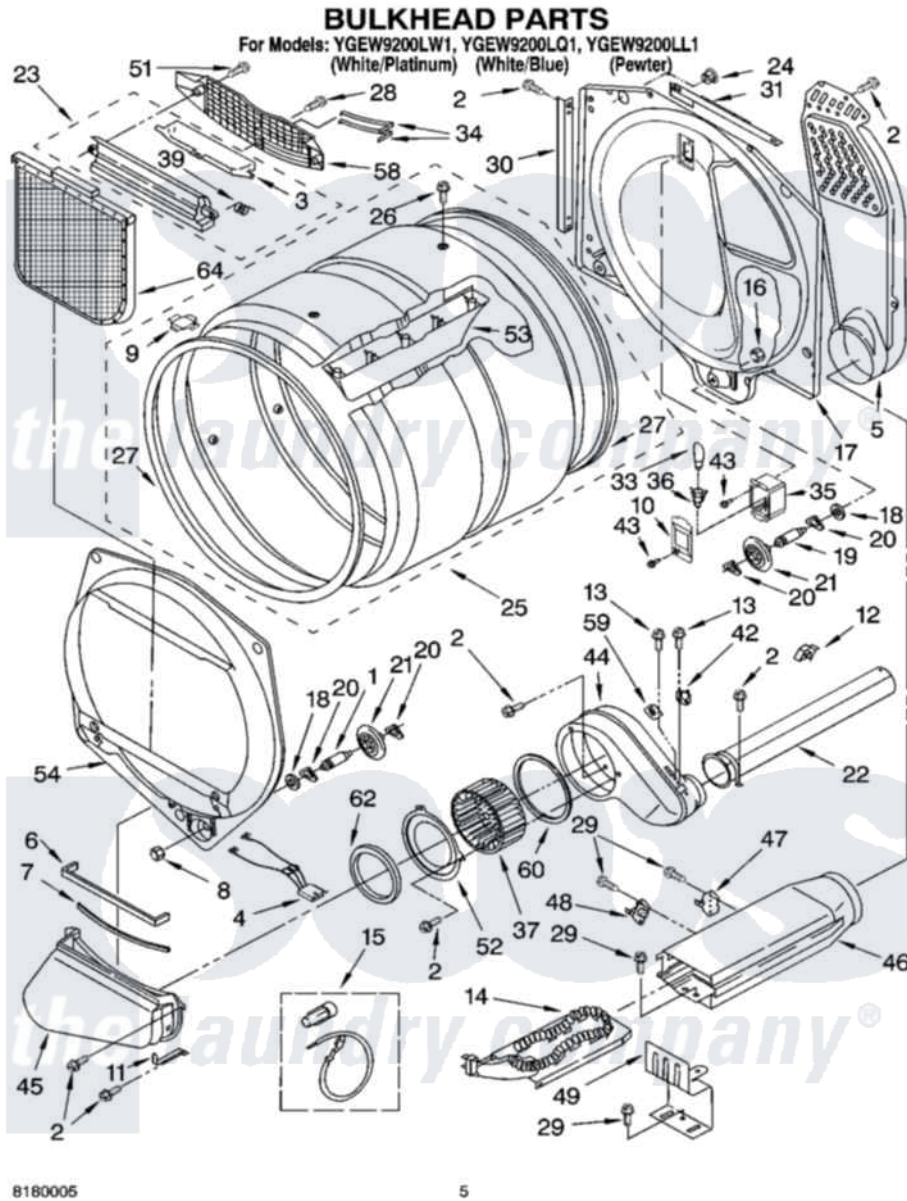

Whirlpool YGEW9200LW1 03 - BULKHEAD PARTS

Whirlpool Residential Whirlpool YGEW9200LW1 Dryer Parts Parts Diagram 03 - BULKHEAD PARTS
Click on the part number to view part

| Item | Original Part Number | Replaced By | Status | Part Description |
|------|-------------------------|---------------------------|---------------|----------------------------|
| 1 | 3399508 | W10359271 | | Shaft, Drum Roller Threads |
| 2 | 3390647 | 488729 | | Screw |
| 3 | 3394984 | 8563758 | | Door, Lint Screen |
| 4 | 3406653 | | | Harness, Sensor |
| 5 | 697354 | 3387911 | | Duct-Air |
| 6 | 697813 | | | Seal, Outlet Housing |
| 7 | 697814 | 697813 | | Seal, Outlet Housing |
| 8 | 3359452 | | | Nut, Lock |
| 9 | 8066086 | | | Plug, Drum Hole |
| 10 | 3402841 | 8532165 | | Lens, Drum Light |
| 11 | 8529005 | | Not Available | Bracket, Lint Duct |
| 12 | 3388229 | | | Retainer, Toe Panel |
| 13 | 3390646 | W10139210 | | Screw, 8-18 X 5/16 |
| 14 | 3387747 | | | Element, Heater |
| 15 | 279457 | | | Wire Kit, Terminal |
| 16 | 3387709 | | | Nut, 3/8-16 |