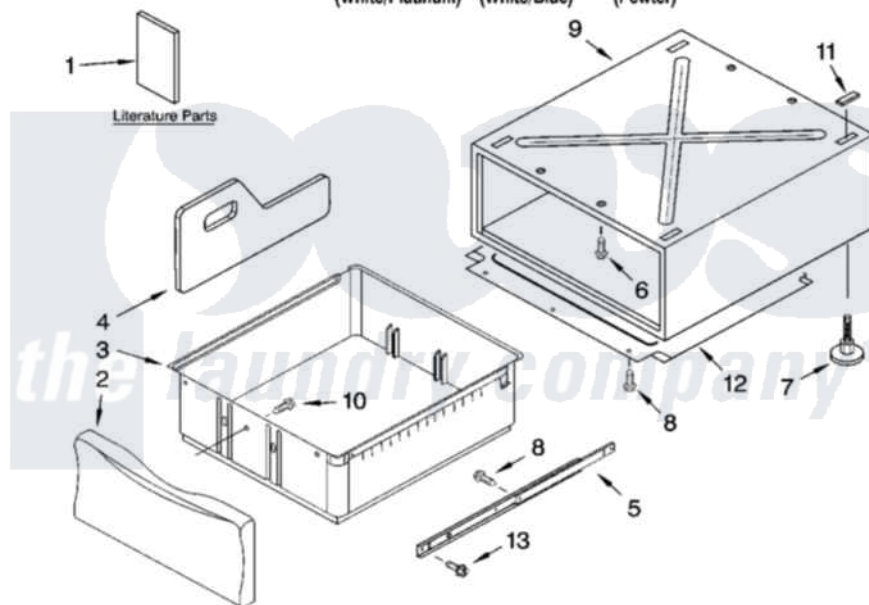

Whirlpool YGEW9200LW1 05 - PEDESTAL PARTS (NOT INCLUDED)

PEDESTAL PARTS (NOT INCLUDED)

For Models: YGEW9200LW1, YGEW9200LQ1, YGEW9200LL1
(White/Platinum) (White/Blue) (Pewter)

8

8180005

Whirlpool [Residential Whirlpool YGEW9200LW1 Dryer Parts](#) Parts Diagram 05 - PEDESTAL PARTS (NOT INCLUDED)

[Click on the part number to view part](#)

Item	Original Part Number	Replaced By	Status	Part Description
1	LIT8537141		Not Available	Literature Parts (Installation Instructions)
"	LIT8537342		Not Available	Literature Parts (Parts List)
2	8537870	8538014		Drawer Front Assembly
"	8537871	8538015		Drawer Front Assembly
"	8537872	8538016		Drawer Front Assembly
"	8537908	8538017		Drawer Front Assembly
3	8537883			Drawer Bin
4	8537875	280123		Divider
5	8537850	8578394		Slide Assembly
6	3400111			Screw, 12-14 X 5/8
7	8537852	8563585		Leveling Foot And Nut
8	3400639	3388228		Screw, 8-18 X 1/32
9	BLANK		Not Available	Cabinet (Not Serviced)
10	3400842			Screw, 8-18 X 1/2
11	8537863			Pad
12	8537853			Pan, Bottom