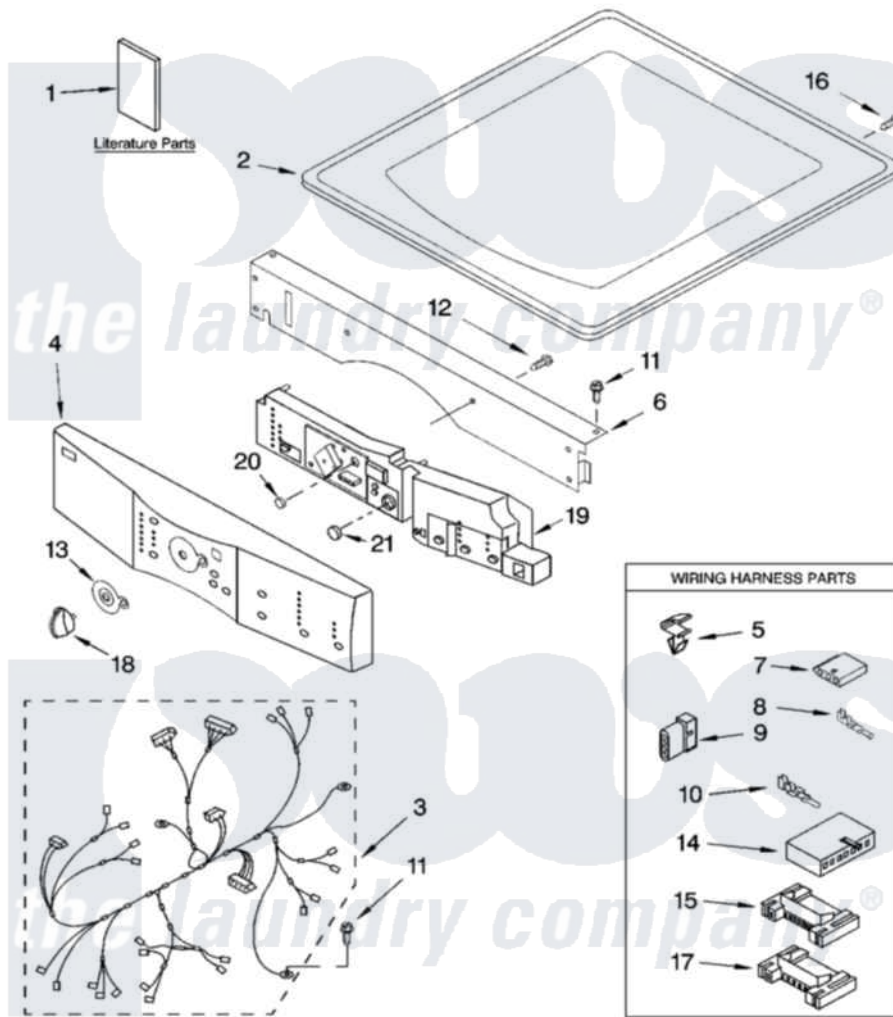

Whirlpool YGEW9200LW2 01 - TOP AND CONSOLE PARTS

TOP AND CONSOLE PARTS

For Models: YGEW9200LW2, YGEW9200LQ2, YGEW9200LL2
(White/Platinum) (White/Blue) (Pewter)

Electric Dryer

7-04 Printed in U.S.A. (djc)

1

Part No. 8180487

Whirlpool [Residential Whirlpool YGEW9200LW2 Dryer Parts](#) Parts Diagram 01 - TOP AND CONSOLE PARTS
Click on the part number to view part

Item	Original Part Number	Replaced By	Status	Part Description
1	8535903		Not Available	Label, Energy Guide
"	8533584		Not Available	Use & Care Guide
"	8541835		Not Available	Tech Sheet
2	8519251	W10117263		Top
"	3980096	3980357		Top
3	8529984		Not Available	Harness, Main
4	8530587			Panel, Console
"	8530588			Panel, Console
"	3980188			Panel, Console
5	3394427			Clip-Harness
6	8519271			Bracket, Console
7	353424			Plug, Terminal
8	94614			Terminal
9	3936144			Do-It-Yourself Repair Manuals
10	94613	596797		Terminal
11	3390647	488729		Screw

12	488886	488787	Screw
13	8519406		Bezel, Cycle
14	3936150		Connector, 7-Circuit
15	3395683		Receptacle, Multi-Terminal
16	8281225		Screw, 8-18 X 1/2
17	2203186		Connector, 5-Circuit
18	46197020472	8181859	Knob, Control
"	46197020471	8181881	Knob, Control
"	46197020742	8182050	Knob, Control
19	8530589		User Interface
"	8530590		User Interface
"	3980189		User Interface
20	8530591		Button, Start
21	8530592		Button, Pause/Cancel