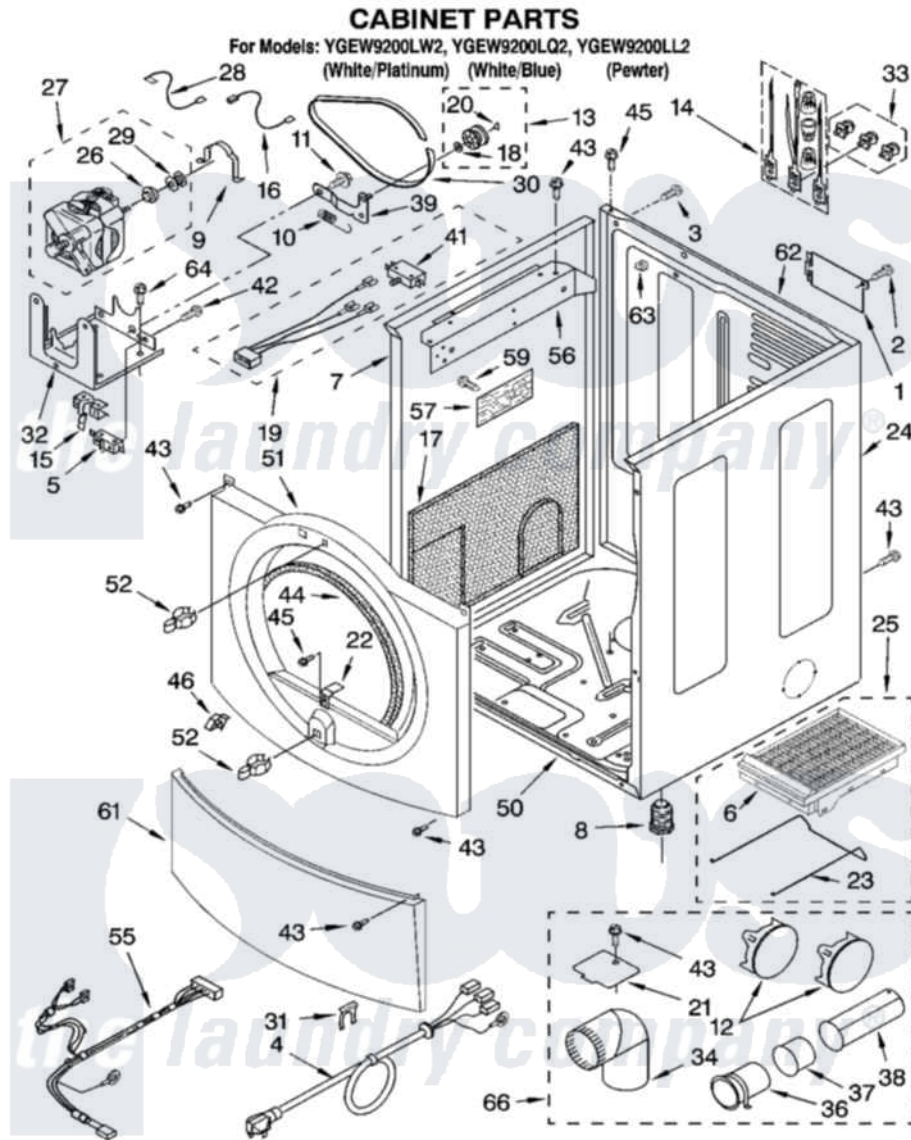

Whirlpool YGEW9200LW2 02 - CABINET PARTS

8180487

3

Whirlpool [Residential Whirlpool YGEW9200LW2 Dryer Parts](#) Parts Diagram 02 - CABINET PARTS
Click on the part number to view part

Item	Original Part Number	Replaced By	Status	Part Description
1	8317342	W10119283		Cover, Terminal Block
2	3390814	90767		Screw, 8A X 3/8 HeX Washer Head Tapping
3	697776	4331106		Screw, No.10-32 X 7/16
4	8529008		Not Available	HARNES, WIRING
5	3394881	279782		Switch-Lid
6	8521959	W10121663		Dryer Rack
7	8519209	W10131287		Panel
"	8519216	3980358		Panel
8	3392100	49621		Feet-Leveling
"	279810			Foot-Optional
9	660658			Clamp, Motor Mounting 343481 685441
10	3387374			Spring, Idler
11	3389420			Retainer-Idler 1/4-20 X 1/16
12	697750	W10470674		Dryer Exhaust Kit
"	3979261			Plug, Multivent