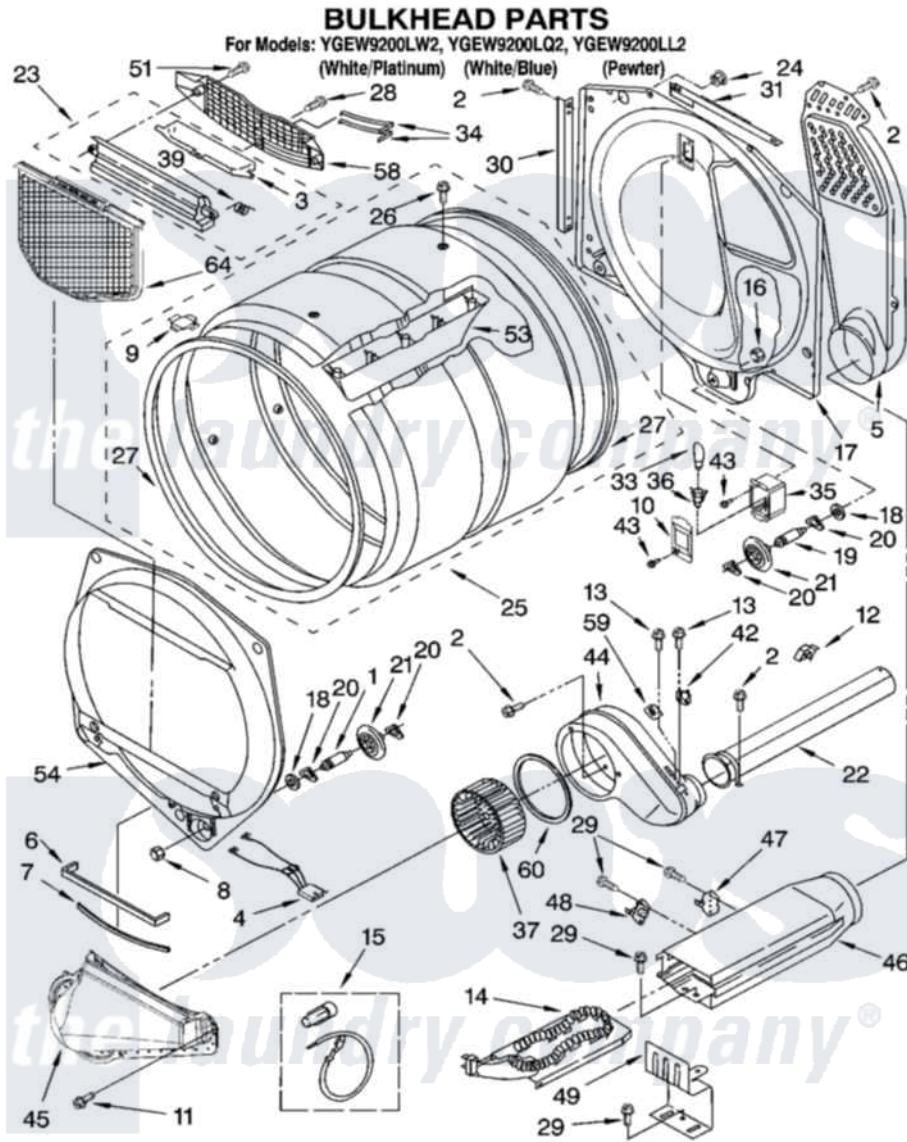

# Whirlpool YGEW9200LW2 03 - BULKHEAD PARTS

8180487

5

Whirlpool [Residential Whirlpool YGEW9200LW2 Dryer Parts](#) Parts Diagram 03 - BULKHEAD PARTS  
Click on the part number to view part

Item	Original Part Number	Replaced By	Status	Part Description
1	3399508	<a href="#">W10359271</a>		Shaft, Drum Roller Threads
2	3390647	<a href="#">488729</a>		Screw
3	3394984	<a href="#">8563758</a>		Door, Lint Screen
4	<a href="#">3406653</a>			Harness, Sensor
5	697354	<a href="#">3387911</a>		Duct-Air
6	<a href="#">697813</a>			Seal, Outlet Housing
7	697814	<a href="#">697813</a>		Seal, Outlet Housing
8	<a href="#">3359452</a>			Nut, Lock
9	<a href="#">8066086</a>			Plug, Drum Hole
10	3402841	<a href="#">8532165</a>		Lens, Drum Light
11	359625	<a href="#">487240</a>		Screw, For Mtg. Service Capacitor
12	<a href="#">3388229</a>			Retainer, Toe Panel
13	3390646	<a href="#">W10139210</a>		Screw, 8-18 X 5/16
14	<a href="#">3387747</a>			Element, Heater
15	<a href="#">279457</a>			Wire Kit, Terminal
16	<a href="#">3387709</a>			Nut, 3/8-16