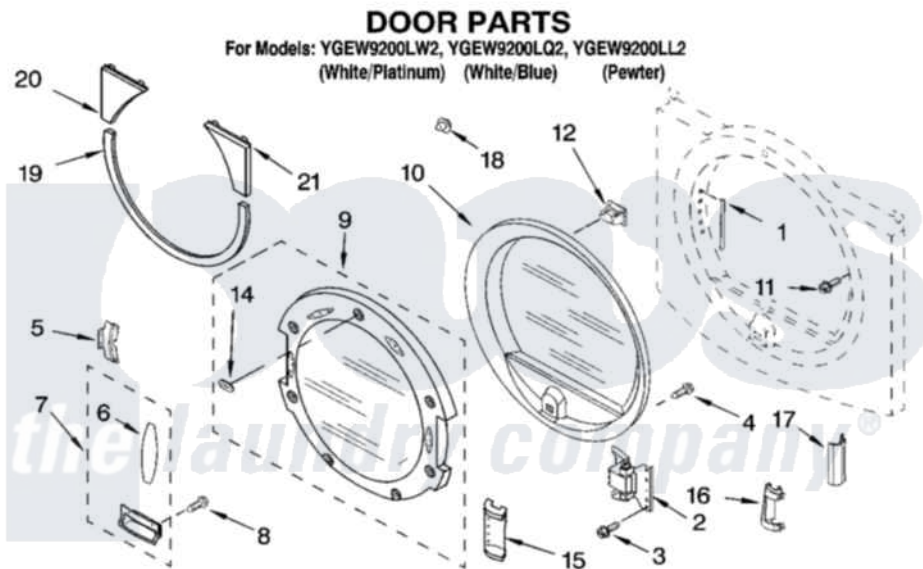

Whirlpool YGEW9200LW2 04 - DOOR PARTS

8180487

7

Whirlpool [Residential Whirlpool YGEW9200LW2 Dryer Parts](#) Parts Diagram 04 - DOOR PARTS
Click on the part number to view part

Item	Original Part Number	Replaced By	Status	Part Description
1	8563855			Label, Hinge Hole
2	8559709	280200		Hinge
3	342043	486146		Screw
4	9742177			Screw, 8-18 X .625
5	8529539			Bracket, Handle
6	8529930			Pad, Door Handle
7	8529932			Handle, Door Assembly
"	8529931			Handle, Door Assembly
"	3980077			Handle, Door Assembly
"	8559738			Handle, Door Assembly Handle, Door Assembly
"	8559736			Handle, Door Assembly Handle, Door Assembly
"	8559742			Handle, Door Assembly Handle, Door Assembly
8	3357011	308685		Side Trim)
9	8541574	8572960		Door Assembly

"	8541573		Door Assembly
"	3980079	8572962	Door Assembly
10	8546200	8557501	Inner Door Assembly
11	355515		Screw, 8-18 X 11/16
12	3389441		Door Catch Assembly
14	8529540	8303811	Badge, Assembly
15	8528289		Filler Handle
"	8528288		Filler Handle
"	3980082		Filler Handle
"	8528287		Filler Handle Filler Handle
"	8528286		Filler Handle Filler Handle
"	3980101		Filler Handle Filler Handle
16	8559713		Cover-Hinge, Stationary
"	8559715		Cover-Hinge, Stationary
"	8559719		Cover-Hinge, Stationary
"	8559712		Cover-Hinge, Stationary Cover-Hinge, Stationary
"	8559714		Cover-Hinge, Stationary Cover-Hinge, Stationary
"	8559718	Not Available	Cover-Hinge, Stationary (RH) (Following Parts Not Included) Cover-Hinge, Stationary (LH) (Pewter)
17	8559722		Cover-Hinge, Rotating
"	8559549		Cover-Hinge, Rotating
"	8559724		Cover-Hinge, Rotating
18	8547091	8181929	Clip, Trim
19	8558683	8533767	Trim And Clip Assembly
"	8558682	8533766	Trim And Clip Assembly
"	8558685	8533769	Trim And Clip Assembly
20	8558687	8529526	Trim And Clip Assembly
"	8558686	8529525	Trim And Clip Assembly
"	8558692	3980088	Trim And Clip Assembly
21	8558689	8529528	Trim And Clip Assembly
"	8558688	8529527	Trim And Clip Assembly
"	8558693	3980090	Trim And Clip Assembly