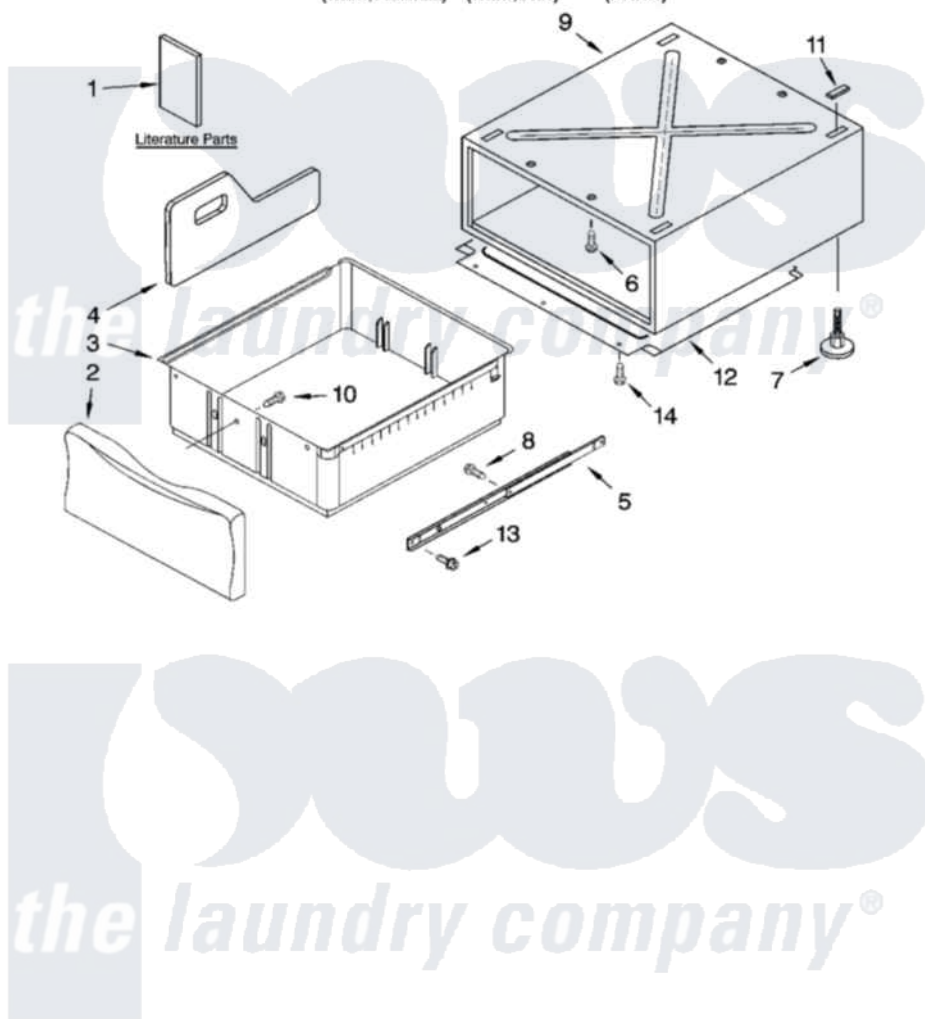

**Whirlpool YGEW9200LW2 05 - PEDESTAL PARTS (NOT INCLUDED),
OPTIONAL PARTS (NOT INCLUDED)**

PEDESTAL PARTS (NOT INCLUDED)

For Models: YGEW9200LW2, YGEW9200LQ2, YGEW9200LL2
(White/Platinum) (White/Blue) (Pewter)

Whirlpool [Residential Whirlpool YGEW9200LW2 Dryer Parts](#) Parts Diagram 05 - PEDESTAL PARTS (NOT INCLUDED),
OPTIONAL PARTS (NOT INCLUDED)
[Click on the part number to view part](#)

| Item | Original Part Number | Replaced By | Status | Part Description |
|------|-------------------------|-------------------------|---------------|--|
| 1 | LIT8537141 | | Not Available | Literature Parts (Installation Instructions) |
| " | LIT8537342 | | Not Available | Literature Parts (Parts List) |
| 2 | 8537870 | 8538014 | | Drawer Front Assembly |
| " | 8537871 | 8538015 | | Drawer Front Assembly |
| " | 8537872 | 8538016 | | Drawer Front Assembly |
| " | 8537908 | 8538017 | | Drawer Front Assembly |
| " | 8537931 | 8538018 | | Drawer Front Assembly |
| 3 | 8537883 | | | Drawer Bin |
| " | 8537934 | | | Drawer Bin |
| 4 | 8537875 | 280123 | | Divider |
| " | 8537935 | 285974 | | Divider |
| 5 | 8537850 | 8578394 | | Slide Assembly |
| 6 | 3400111 | | | Screw, 12-14 X 5/8 |
| 7 | 8537852 | 8563585 | | Leveling Foot And Nut |