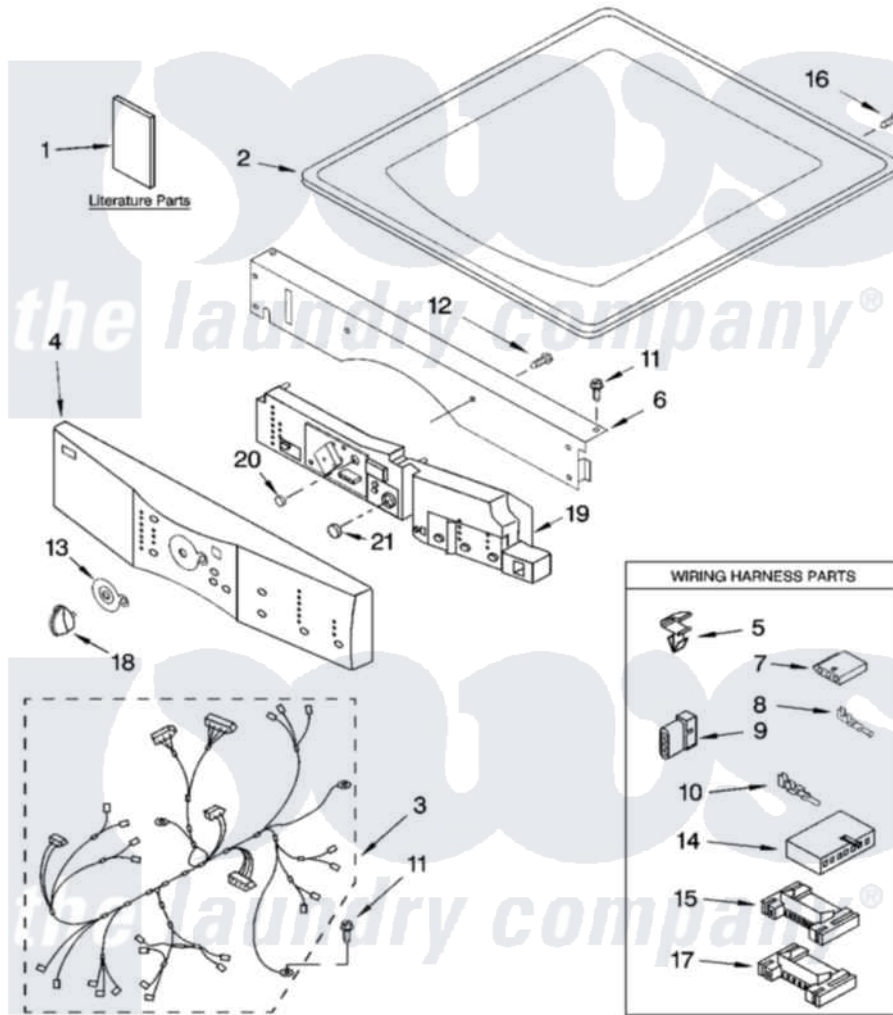

# Whirlpool YGEW9250PL0 01 - TOP AND CONSOLE PARTS

## TOP AND CONSOLE PARTS

For Models: YGEW9250PW0, YGEW9250PQ0, YGEW9250PL0  
(White/Platinum) (White/Blue) (Pewter)

ELECTRIC DRYER

B-04 Printed in U.S.A. (djc)

1

Part No. 8180501

Whirlpool Residential Whirlpool YGEW9250PL0 Dryer Parts Parts Diagram 01 - TOP AND CONSOLE PARTS  
Click on the part number to view part

Item	Original Part Number	Replaced By	Status	Part Description
1	8535903		Not Available	Label, Energy Guide
"	8530061		Not Available	Use & Care Guide
"	8558724		Not Available	Tech Sheet
2	8519251	<a href="#">W10117263</a>		Top
"	3980096	<a href="#">3980357</a>		Top
3	8529984		Not Available	Harness, Main
4	<a href="#">8558748</a>			Panel, Console
"	8558749		Not Available	Panel, Console (Blue)
"	<a href="#">8558751</a>			Panel, Console
5	<a href="#">3394427</a>			Clip-Harness
6	<a href="#">8519271</a>			Bracket, Console
7	<a href="#">353424</a>			Plug, Terminal
8	<a href="#">94614</a>			Terminal
9	<a href="#">3936144</a>			Do-It-Yourself Repair Manuals
10	94613	<a href="#">596797</a>		Terminal
11	3390647	<a href="#">488729</a>		Screw

12	488886	<a href="#">488787</a>	Screw
13	<a href="#">8519406</a>		Bezel, Cycle
14	<a href="#">3936150</a>		Connector, 7-Circuit
15	<a href="#">3395683</a>		Receptacle, Multi-Terminal
16	<a href="#">8281225</a>		Screw, 8-18 X 1/2
17	<a href="#">2203186</a>		Connector, 5-Circuit
18	46197020472	<a href="#">8181859</a>	Knob, Control
"	46197020471	<a href="#">8181881</a>	Knob, Control
"	46197020742	<a href="#">8182050</a>	Knob, Control
19	<a href="#">8558753</a>		User Interface
"	8558754	Not Available	User Interface (Blue)
"	<a href="#">8558756</a>		User Interface
20	<a href="#">8561811</a>		Button, Start
21	8561812	Not Available	Button, Pause/Cancel