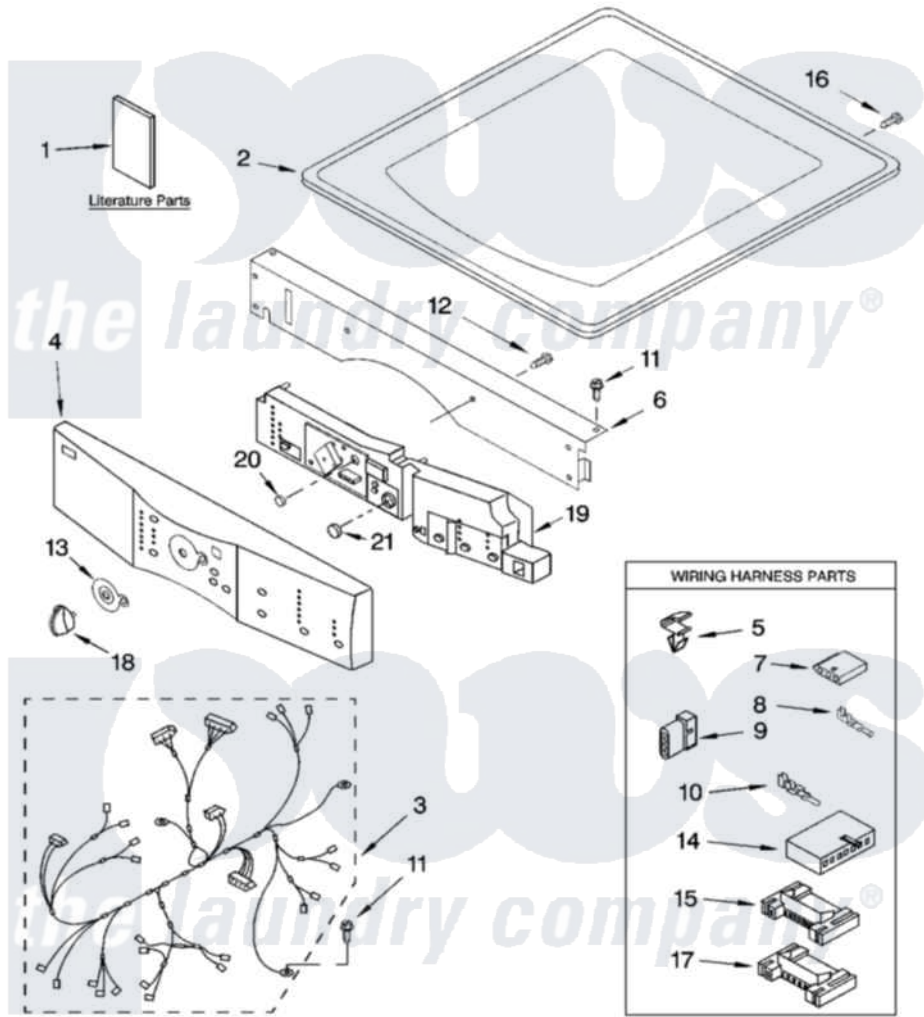

Whirlpool YGEW9250PL1 01 - TOP AND CONSOLE PARTS

TOP AND CONSOLE PARTS

For Models: YGEW9250PW1, YGEW9250PL1
(White/Platinum) (Pewter)

ELECTRIC DRYER

10-05 Printed in U.S.A.(LT)

1

Part No. 8180932

Whirlpool Residential Whirlpool YGEW9250PL1 Dryer Parts Parts Diagram 01 - TOP AND CONSOLE PARTS
Click on the part number to view part

Item	Original Part Number	Replaced By	Status	Part Description
1	8563723		Not Available	Guide, Quick Start
"	8578187		Not Available	Use & Care Guide
"	8558724		Not Available	Tech Sheet
2	8519251	W10117263		Top
"	3980096	3980357		Top
3	8529984		Not Available	Harness, Main
4	8558748			Panel, Console
"	8558751			Panel, Console
5	3394427			Clip-Harness
6	8519271			Bracket, Console
7	353424			Plug, Terminal
8	94614			Terminal
9	3936144			Do-It-Yourself Repair Manuals
10	94613	596797		Terminal
11	3390647	488729		Screw
12	488886	488787		Screw

13	8519406		Bezel, Cycle
14	3936150		Connector, 7-Circuit
15	3395683		Receptacle, Multi-Terminal
16	8281225		Screw, 8-18 X 1/2
17	2203186		Connector, 5-Circuit
18	46197020472	8181859	Knob, Control
"	46197020742	8182050	Knob, Control
19	8558753		User Interface
"	8558756		User Interface
20	8561811		Button, Start
21	8561812	Not Available	Button, Pause/Cancel