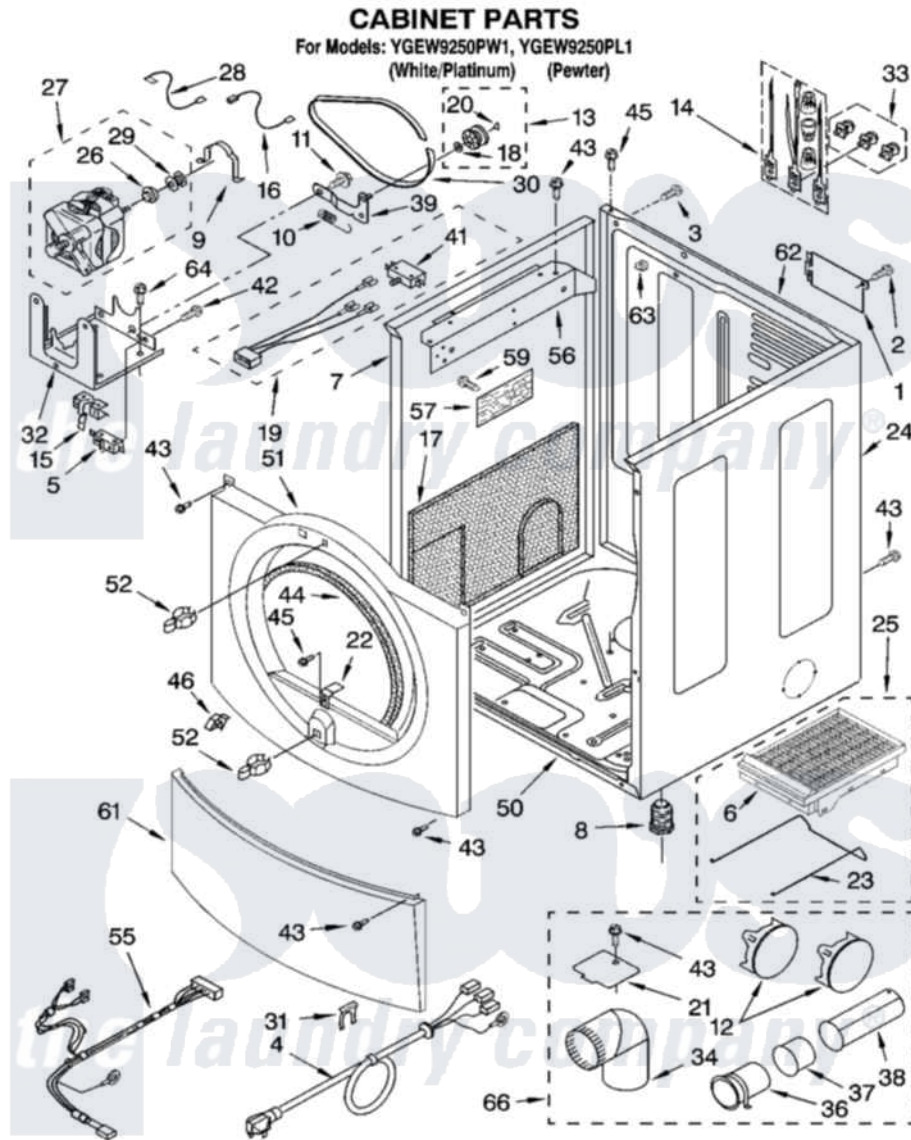

Whirlpool YGEW9250PL1 02 - CABINET PARTS

8180932

3

Whirlpool [Residential Whirlpool YGEW9250PL1 Dryer Parts](#) Parts Diagram 02 - CABINET PARTS
Click on the part number to view part

Item	Original Part Number	Replaced By	Status	Part Description
1	8317342	W10119283		Cover, Terminal Block
2	3390814	90767		Screw, 8A X 3/8 HeX Washer Head Tapping
3	697776	4331106		Screw, No.10-32 X 7/16
4	8529008		Not Available	HARNES, WIRING
5	3394881	279782		Switch-Lid
6	8521959	W10121663		Dryer Rack
7	8519209	W10131287		Panel
"	8519216	3980358		Panel
8	3392100	49621		Feet-Leveling
"	279810			Foot-Optional
9	660658			Clamp, Motor Mounting 343481 685441
10	3387374			Spring, Idler
11	3389420			Retainer-Idler 1/4-20 X 1/16
12	697750	W10470674		Dryer Exhaust Kit
"	3979261			Plug, Multivent