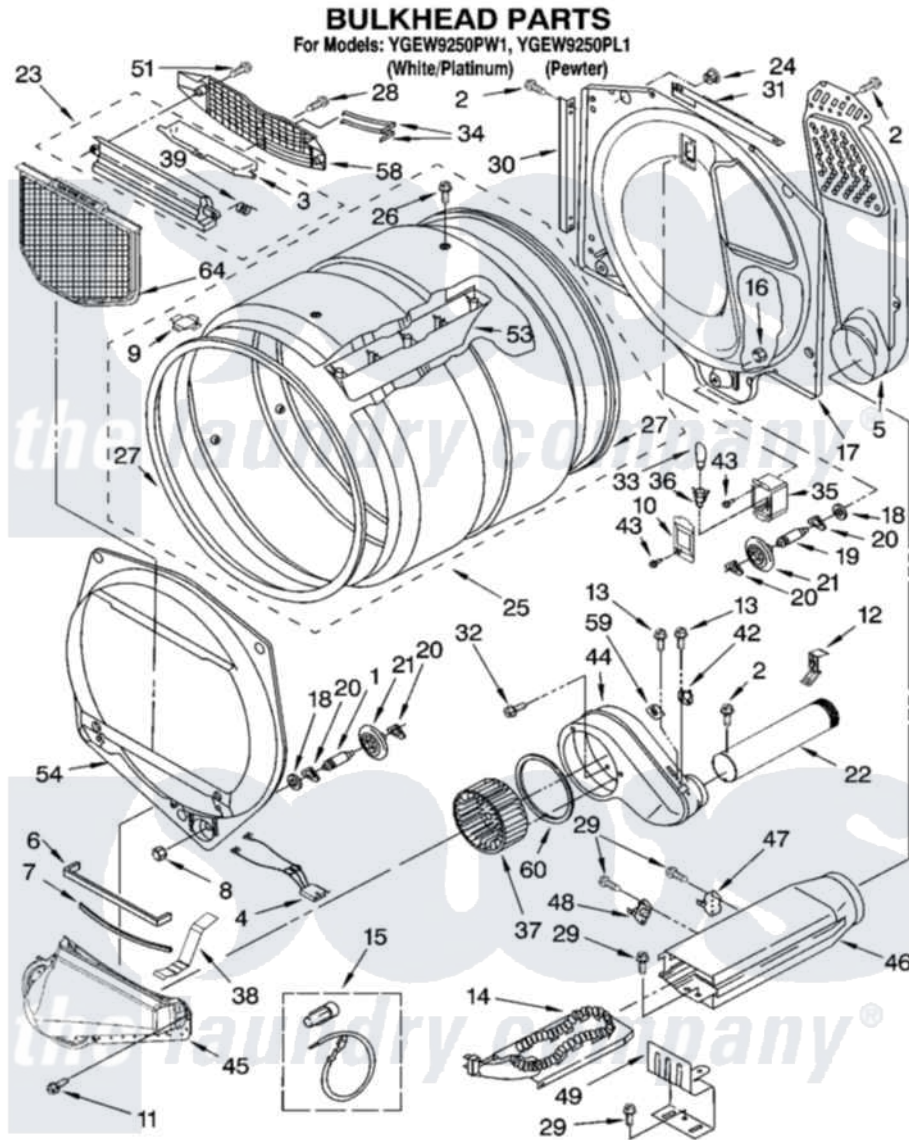

Whirlpool YGEW9250PL1 03 - BULKHEAD PARTS

8180932

5

Whirlpool [Residential Whirlpool YGEW9250PL1 Dryer Parts](#) Parts Diagram 03 - BULKHEAD PARTS
 Click on the part number to view part

Item	Original Part Number	Replaced By	Status	Part Description
1	8575324	W10359271		Shaft, Drum Roller Threads
2	3390647	488729		Screw
3	3394984	8563758		Door, Lint Screen
4	3406653			Harness, Sensor
5	697354	3387911		Duct-Air
6	697813			Seal, Outlet Housing
7	697814	697813		Seal, Outlet Housing
8	3934666	W10080210		Nut, 3/8 X 16
9	8066086			Plug, Drum Hole
10	3402841	8532165		Lens, Drum Light
11	359625	487240		Screw, For Mtg. Service Capacitor
12	8572105			Retainer, Toe Panel
13	8533971	90767		Screw, 8A X 3/8 HeX Washer Head Tapping
14	3387747			Element, Heater
15	279457			Wire Kit, Terminal