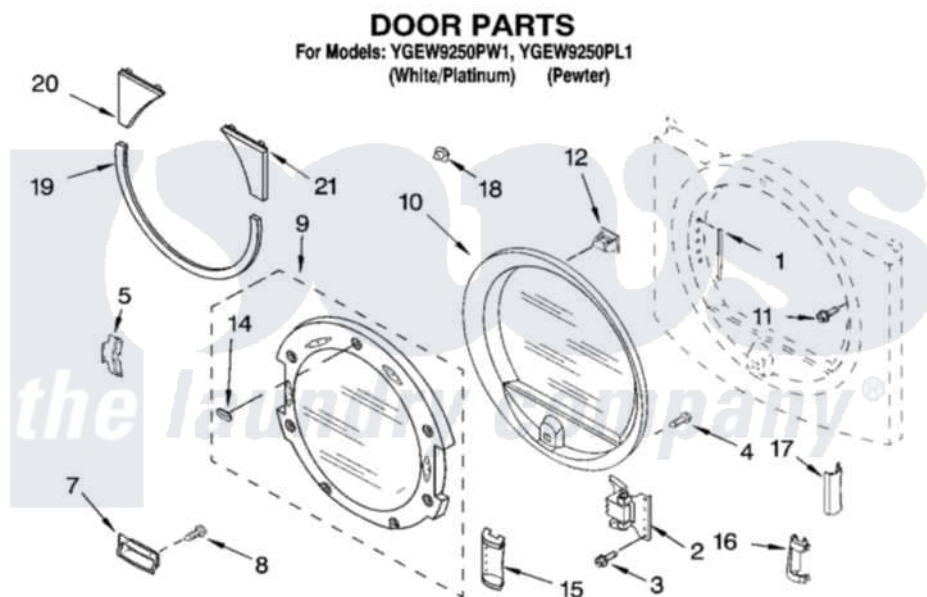

Whirlpool YGEW9250PL1 04 - DOOR PARTS, OPTIONAL PARTS (NOT INCLUDED)

8180932

7

Whirlpool [Residential Whirlpool YGEW9250PL1 Dryer Parts](#) Parts Diagram 04 - DOOR PARTS, OPTIONAL PARTS (NOT INCLUDED)

[Click on the part number to view part](#)

Item	Original Part Number	Replaced By	Status	Part Description
1	8563855			Label, Hinge Hole
2	8559709	280200		Hinge
3	342043	486146		Screw
4	9742177			Screw, 8-18 X .625
5	8529539			Bracket, Handle
7	8559739			Handle, Door Assembly
"	8559743			Handle, Door Assembly
"	8559738			Handle, Door Assembly Handle, Door Assembly
"	8559742			Handle, Door Assembly Handle, Door Assembly
8	3357011	308685		Side Trim)
9	8572960			Door Assembly
"	3980079	8572962		Door Assembly
10	8557501			Inner Door Assembly