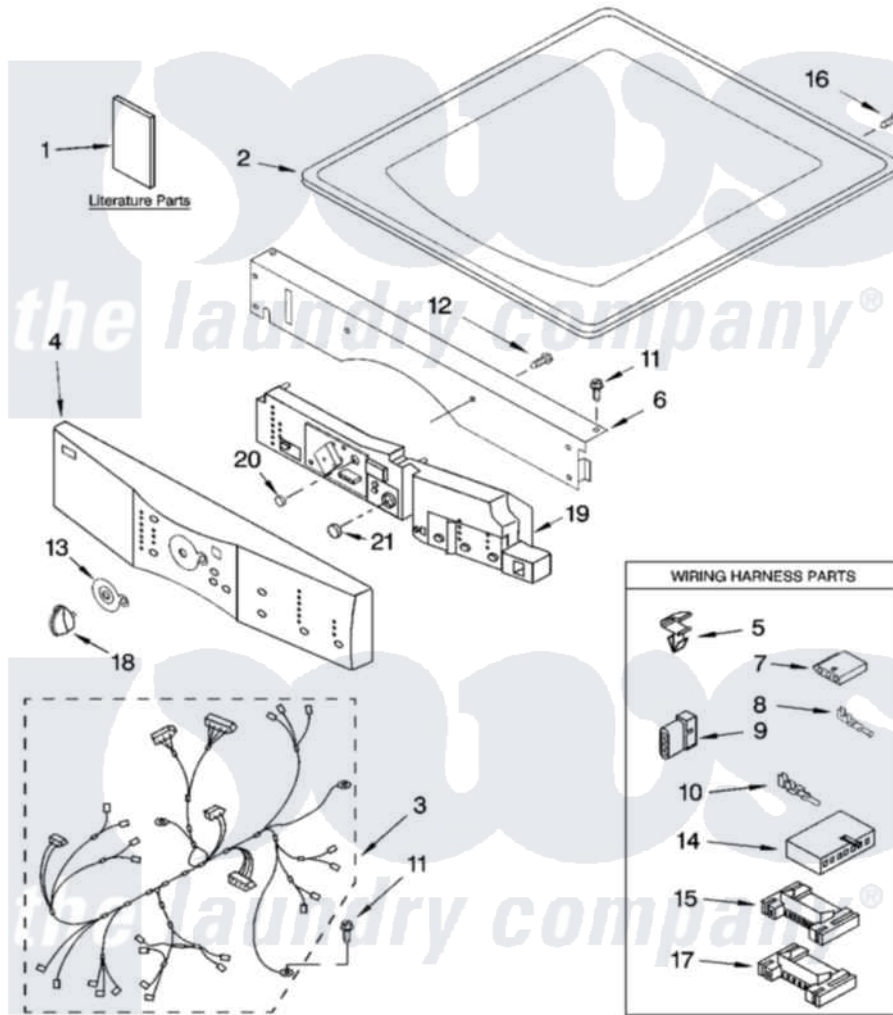

Whirlpool YGEW9250PQ0 01 - TOP AND CONSOLE PARTS

TOP AND CONSOLE PARTS

For Models: YGEW9250PW0, YGEW9250PQ0, YGEW9250PL0
(White/Platinum) (White/Blue) (Pewter)

ELECTRIC DRYER

B-04 Printed in U.S.A. (djc)

1

Part No. 8180501

Whirlpool [Residential Whirlpool YGEW9250PQ0 Dryer Parts](#) Parts Diagram 01 - TOP AND CONSOLE PARTS
Click on the part number to view part

Item	Original Part Number	Replaced By	Status	Part Description
1	8535903		Not Available	Label, Energy Guide
"	8530061		Not Available	Use & Care Guide
"	8558724		Not Available	Tech Sheet
2	8519251	W10117263		Top
"	3980096	3980357		Top
3	8529984		Not Available	Harness, Main
4	8558748			Panel, Console
"	8558749		Not Available	Panel, Console (Blue)
"	8558751			Panel, Console
5	3394427			Clip-Harness
6	8519271			Bracket, Console
7	353424			Plug, Terminal
8	94614			Terminal
9	3936144			Do-It-Yourself Repair Manuals
10	94613	596797		Terminal
11	3390647	488729		Screw

12	488886	488787	Screw
13	8519406		Bezel, Cycle
14	3936150		Connector, 7-Circuit
15	3395683		Receptacle, Multi-Terminal
16	8281225		Screw, 8-18 X 1/2
17	2203186		Connector, 5-Circuit
18	46197020472	8181859	Knob, Control
"	46197020471	8181881	Knob, Control
"	46197020742	8182050	Knob, Control
19	8558753		User Interface
"	8558754	Not Available	User Interface (Blue)
"	8558756		User Interface
20	8561811		Button, Start
21	8561812	Not Available	Button, Pause/Cancel