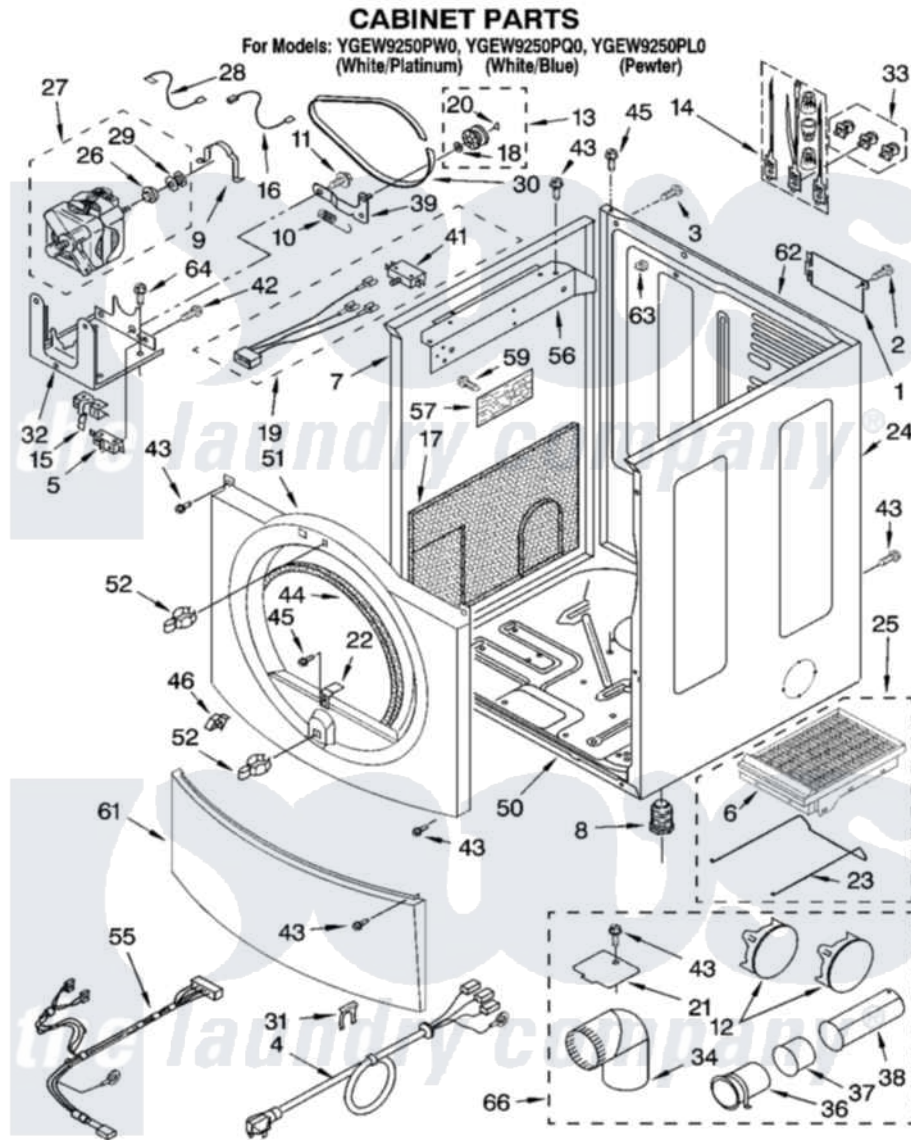

Whirlpool YGEW9250PQ0 02 - CABINET PARTS

8180501

3

Whirlpool [Residential Whirlpool YGEW9250PQ0 Dryer Parts](#) Parts Diagram 02 - CABINET PARTS
Click on the part number to view part

Item	Original Part Number	Replaced By	Status	Part Description
1	8317342	W10119283		Cover, Terminal Block
2	3390814	90767		Screw, 8A X 3/8 HeX Washer Head Tapping
3	697776	4331106		Screw, No.10-32 X 7/16
4	8529008		Not Available	HARNES, WIRING
5	3394881	279782		Switch-Lid
6	8521959	W10121663		Dryer Rack
7	8519209	W10131287		Panel
"	8519216	3980358		Panel
8	3392100	49621		Feet-Leveling
"	279810			Foot-Optional
9	660658			Clamp, Motor Mounting 343481 685441
10	3387374			Spring, Idler
11	3389420			Retainer-Idler 1/4-20 X 1/16
12	697750	W10470674		Dryer Exhaust Kit
"	3979261			Plug, Multivent