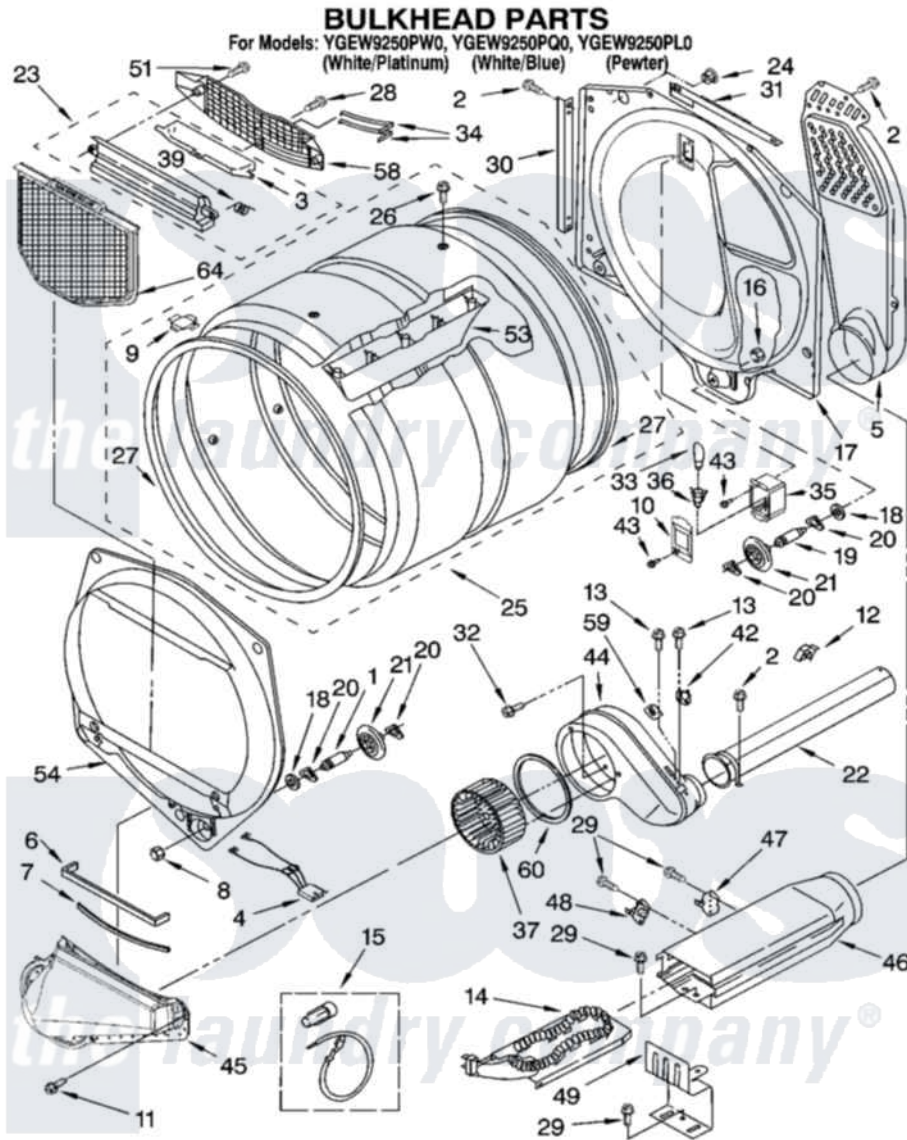

# Whirlpool YGEW9250PQ0 03 - BULKHEAD PARTS

8180501

5

Whirlpool Residential Whirlpool YGEW9250PQ0 Dryer Parts Parts Diagram 03 - BULKHEAD PARTS  
Click on the part number to view part

Item	Original Part Number	Replaced By	Status	Part Description
1	3399508	<a href="#">W10359271</a>		Shaft, Drum Roller Threads
2	3390647	<a href="#">488729</a>		Screw
3	3394984	<a href="#">8563758</a>		Door, Lint Screen
4	<a href="#">3406653</a>			Harness, Sensor
5	697354	<a href="#">3387911</a>		Duct-Air
6	<a href="#">697813</a>			Seal, Outlet Housing
7	697814	<a href="#">697813</a>		Seal, Outlet Housing
8	<a href="#">3359452</a>			Nut, Lock
9	<a href="#">8066086</a>			Plug, Drum Hole
10	3402841	<a href="#">8532165</a>		Lens, Drum Light
11	359625	<a href="#">487240</a>		Screw, For Mtg. Service Capacitor
12	<a href="#">3388229</a>			Retainer, Toe Panel
13	3390646	<a href="#">W10139210</a>		Screw, 8-18 X 5/16
14	<a href="#">3387747</a>			Element, Heater
15	<a href="#">279457</a>			Wire Kit, Terminal
16	<a href="#">3387709</a>			Nut, 3/8-16