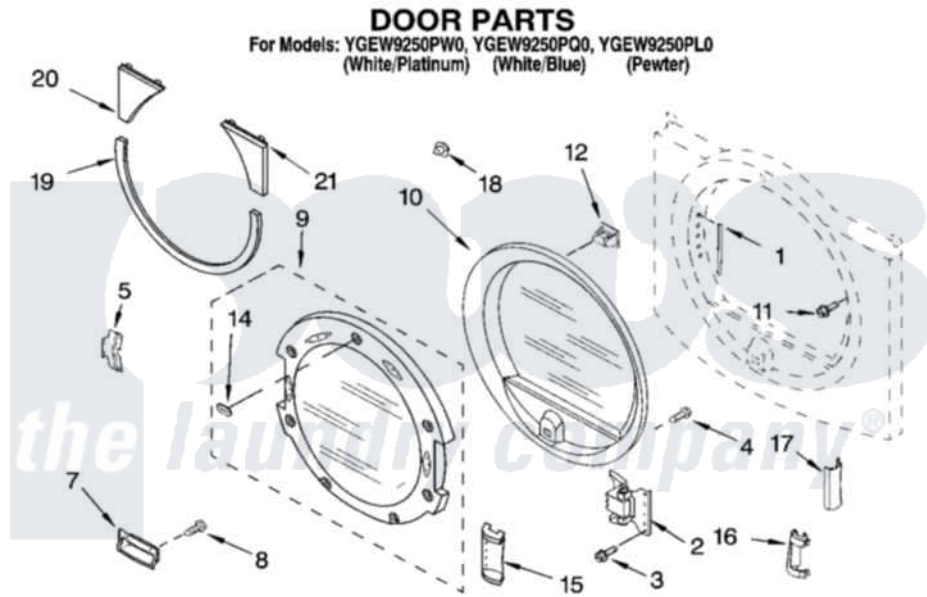

Whirlpool YGEW9250PQ0 04 - DOOR PARTS

8180501

7

Whirlpool [Residential Whirlpool YGEW9250PQ0 Dryer Parts](#) Parts Diagram 04 - DOOR PARTS
Click on the part number to view part

Item	Original Part Number	Replaced By	Status	Part Description
1	8563855			Label, Hinge Hole
2	8559709	280200		Hinge
3	342043	486146		Screw
4	9742177			Screw, 8-18 X .625
5	8529539			Bracket, Handle
7	8559739			Handle, Door Assembly
"	8559737		Not Available	Handle, Door Assembly (LH) (Blue)
"	8559743			Handle, Door Assembly
"	8559738			Handle, Door Assembly Handle, Door Assembly
"	8559736			Handle, Door Assembly Handle, Door Assembly
"	8559742			Handle, Door Assembly Handle, Door Assembly
8	3357011	308685		Side Trim)
9	8541574	8572960		Door Assembly
"	8541573			Door Assembly

"	3980079	8572962	Door Assembly
10	8546200	8557501	Inner Door Assembly
11	355515		Screw, 8-18 X 11/16
12	3389441		Door Catch Assembly
14	8529540	8303811	Badge, Assembly
15	8528289		Filler Handle
"	8528288		Filler Handle
"	3980082		Filler Handle
"	8528287		Filler Handle Filler Handle
"	8528286		Filler Handle Filler Handle
"	3980101		Filler Handle Filler Handle
16	8559713		Cover-Hinge, Stationary
"	8559715		Cover-Hinge, Stationary
"	8559719		Cover-Hinge, Stationary
"	8559712		Cover-Hinge, Stationary Cover-Hinge, Stationary
"	8559714		Cover-Hinge, Stationary Cover-Hinge, Stationary
"	8559718	Not Available	Cover-Hinge, Stationary (RH) (Following Parts Not Included) Cover-Hinge, Stationary (LH) (Pewter)
17	8559722		Cover-Hinge, Rotating
"	8559549		Cover-Hinge, Rotating
"	8559724		Cover-Hinge, Rotating
18	8547091	8181929	Clip, Trim
19	8558683	8533767	Trim And Clip Assembly
"	8558682	8533766	Trim And Clip Assembly
"	8558685	8533769	Trim And Clip Assembly
20	8558687	8529526	Trim And Clip Assembly
"	8558686	8529525	Trim And Clip Assembly
"	8558692	3980088	Trim And Clip Assembly
21	8558689	8529528	Trim And Clip Assembly
"	8558688	8529527	Trim And Clip Assembly
"	8558693	3980090	Trim And Clip Assembly