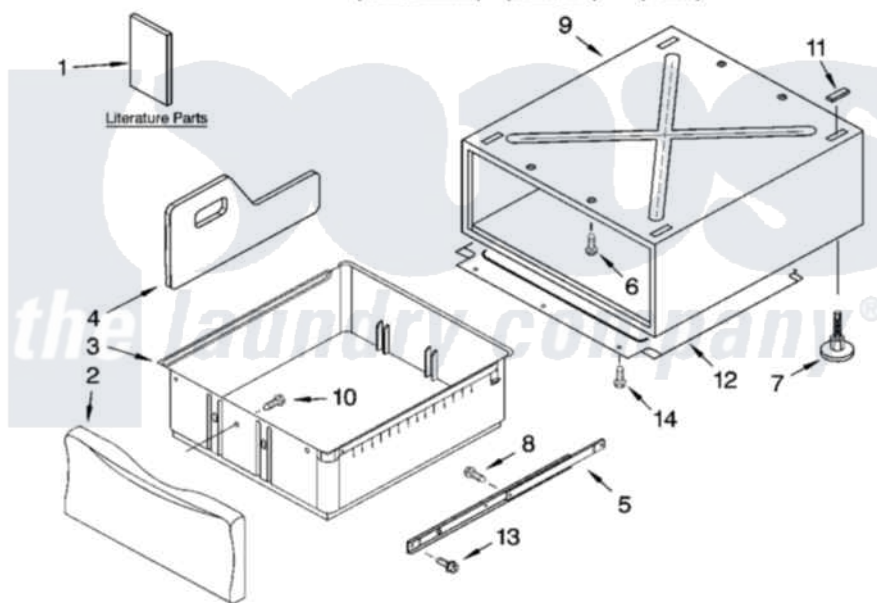

**Whirlpool YGEW9250PQ0 05 - PEDESTAL PARTS (NOT INCLUDED),
OPTIONAL PARTS (NOT INCLUDED)**

PEDESTAL PARTS (NOT INCLUDED)

For Models: YGEW9250PW0, YGEW9250PQ0, YGEW9250PL0
(White/Platinum) (White/Blue) (Pewter)

Whirlpool [Residential Whirlpool YGEW9250PQ0 Dryer Parts](#) Parts Diagram 05 - PEDESTAL PARTS (NOT INCLUDED),
OPTIONAL PARTS (NOT INCLUDED)
[Click on the part number to view part](#)

Item	Original Part Number	Replaced By	Status	Part Description
1	LIT8537141		Not Available	Literature Parts (Installation Instructions)
"	LIT8537342		Not Available	Literature Parts (Parts List)
2	8537870	8538014		Drawer Front Assembly
"	8537871	8538015		Drawer Front Assembly
"	8537872	8538016		Drawer Front Assembly
"	8537908	8538017		Drawer Front Assembly
"	8537931	8538018		Drawer Front Assembly
3	8537883			Drawer Bin
"	8537934			Drawer Bin
4	8537875	280123		Divider
"	8537935	285974		Divider
5	8537850	8578394		Slide Assembly
6	3400111			Screw, 12-14 X 5/8
7	8537852	8563585		Leveling Foot And Nut