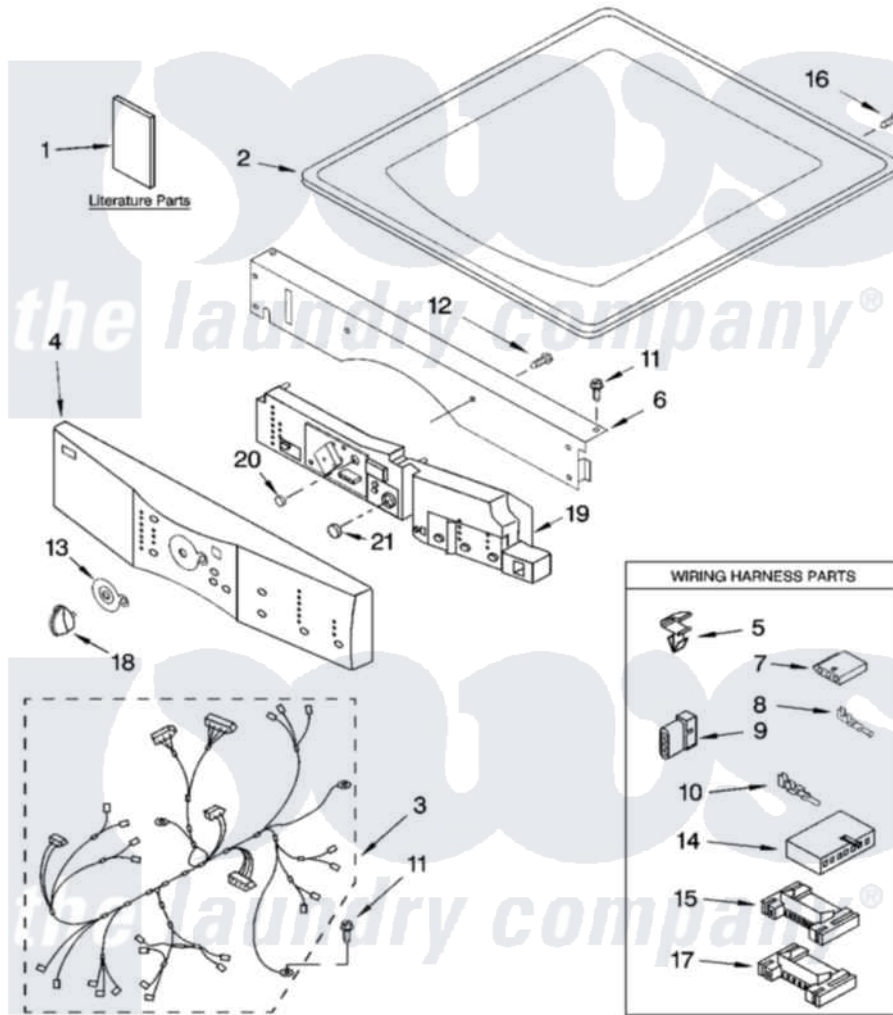

# Whirlpool YGEW9250PW0 01 - TOP AND CONSOLE PARTS

## TOP AND CONSOLE PARTS

For Models: YGEW9250PW0, YGEW9250PQ0, YGEW9250PL0  
(White/Platinum) (White/Blue) (Pewter)

ELECTRIC DRYER

B-04 Printed in U.S.A. (djc)

1

Part No. 8180501

Whirlpool [Residential Whirlpool YGEW9250PW0 Dryer Parts](#) Parts Diagram 01 - TOP AND CONSOLE PARTS  
Click on the part number to view part

Item	Original Part Number	Replaced By	Status	Part Description
1	8535903		Not Available	Label, Energy Guide
"	8530061		Not Available	Use & Care Guide
"	8558724		Not Available	Tech Sheet
2	8519251	<a href="#">W10117263</a>		Top
"	3980096	<a href="#">3980357</a>		Top
3	8529984		Not Available	Harness, Main
4	<a href="#">8558748</a>			Panel, Console
"	8558749		Not Available	Panel, Console (Blue)
"	<a href="#">8558751</a>			Panel, Console
5	<a href="#">3394427</a>			Clip-Harness
6	<a href="#">8519271</a>			Bracket, Console
7	<a href="#">353424</a>			Plug, Terminal
8	<a href="#">94614</a>			Terminal
9	<a href="#">3936144</a>			Do-It-Yourself Repair Manuals
10	94613	<a href="#">596797</a>		Terminal
11	3390647	<a href="#">488729</a>		Screw

12	488886	<a href="#">488787</a>	Screw
13	<a href="#">8519406</a>		Bezel, Cycle
14	<a href="#">3936150</a>		Connector, 7-Circuit
15	<a href="#">3395683</a>		Receptacle, Multi-Terminal
16	<a href="#">8281225</a>		Screw, 8-18 X 1/2
17	<a href="#">2203186</a>		Connector, 5-Circuit
18	46197020472	<a href="#">8181859</a>	Knob, Control
"	46197020471	<a href="#">8181881</a>	Knob, Control
"	46197020742	<a href="#">8182050</a>	Knob, Control
19	<a href="#">8558753</a>		User Interface
"	8558754	Not Available	User Interface (Blue)
"	<a href="#">8558756</a>		User Interface
20	<a href="#">8561811</a>		Button, Start
21	8561812	Not Available	Button, Pause/Cancel