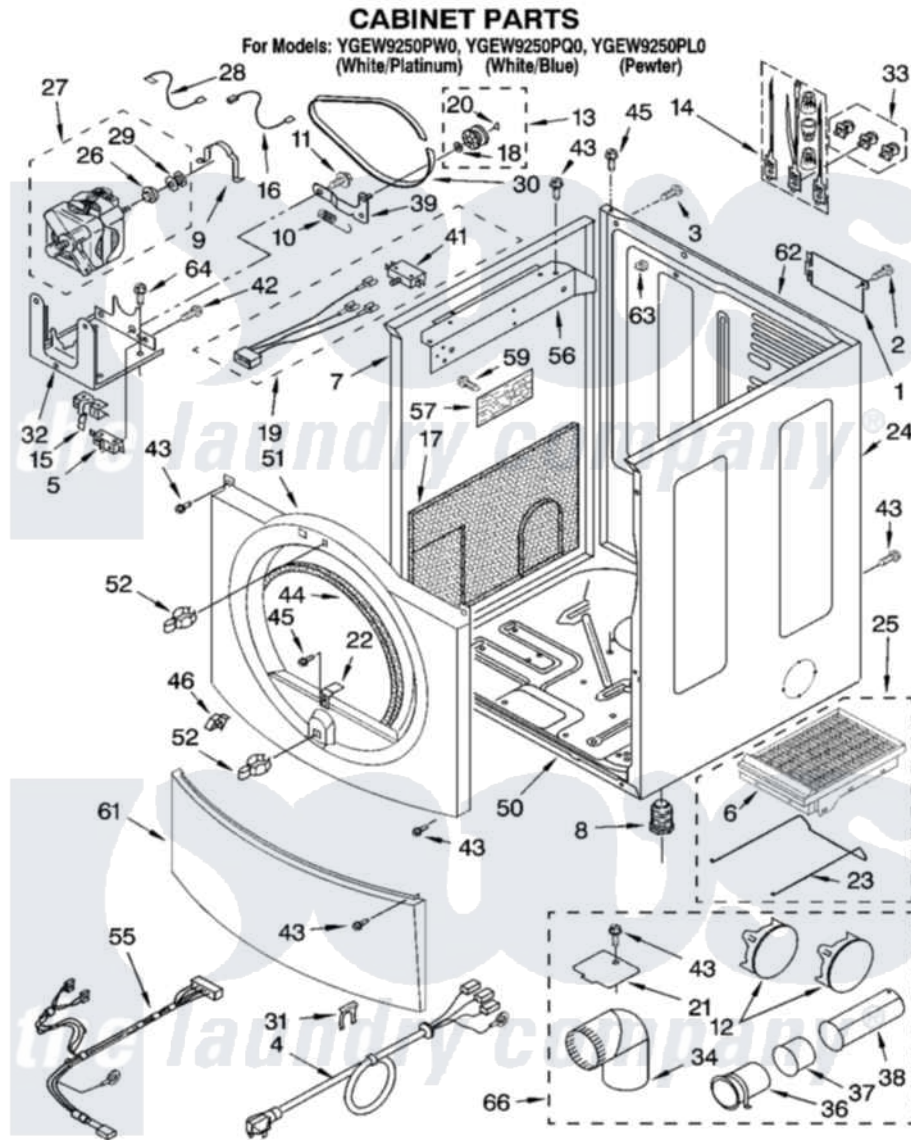

Whirlpool YGEW9250PW0 02 - CABINET PARTS

8180501

3

Whirlpool [Residential Whirlpool YGEW9250PW0 Dryer Parts](#) Parts Diagram 02 - CABINET PARTS
Click on the part number to view part

Item	Original Part Number	Replaced By	Status	Part Description
1	8317342	W10119283		Cover, Terminal Block
2	3390814	90767		Screw, 8A X 3/8 HeX Washer Head Tapping
3	697776	4331106		Screw, No.10-32 X 7/16
4	8529008		Not Available	HARNES, WIRING
5	3394881	279782		Switch-Lid
6	8521959	W10121663		Dryer Rack
7	8519209	W10131287		Panel
"	8519216	3980358		Panel
8	3392100	49621		Feet-Leveling
"	279810			Foot-Optional
9	660658			Clamp, Motor Mounting 343481 685441
10	3387374			Spring, Idler
11	3389420			Retainer-Idler 1/4-20 X 1/16
12	697750	W10470674		Dryer Exhaust Kit
"	3979261			Plug, Multivent