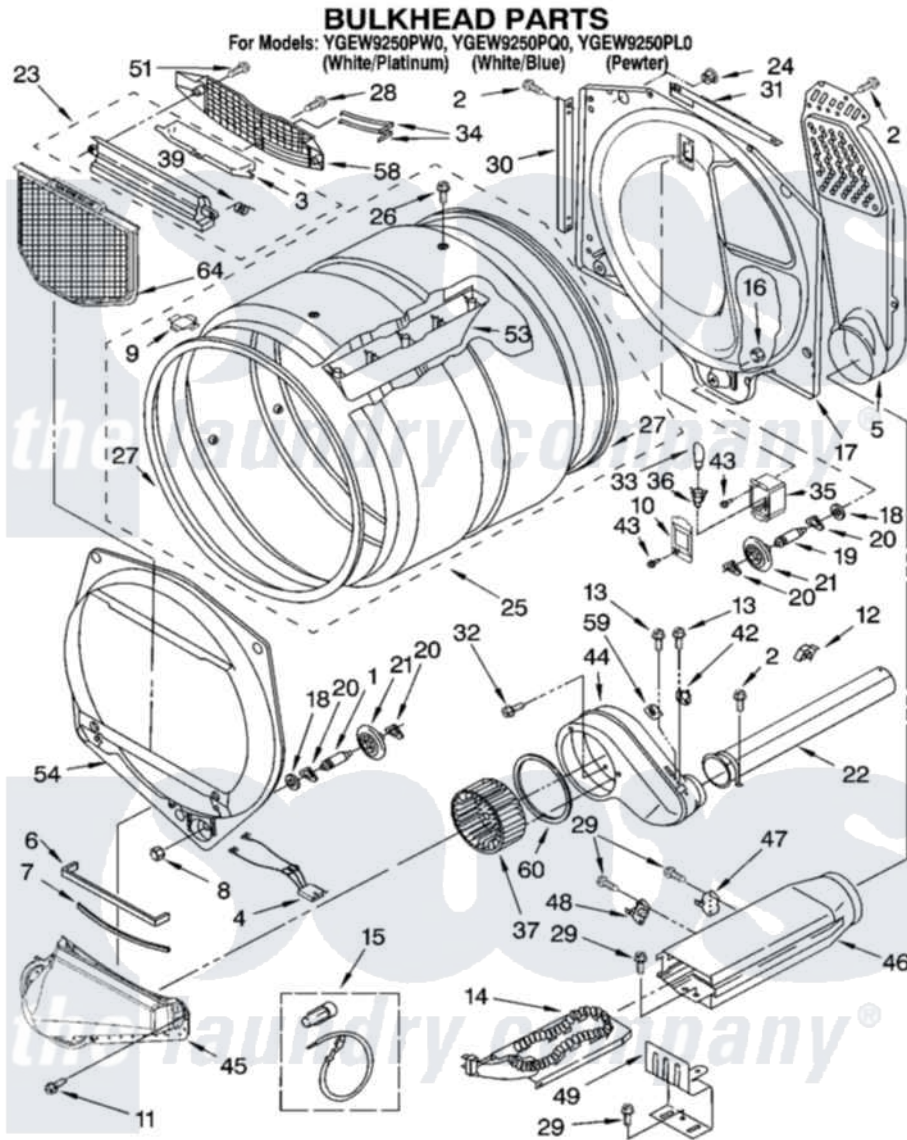

Whirlpool YGEW9250PW0 03 - BULKHEAD PARTS

8180501

5

Whirlpool [Residential Whirlpool YGEW9250PW0 Dryer Parts](#) Parts Diagram 03 - BULKHEAD PARTS
Click on the part number to view part

Item	Original Part Number	Replaced By	Status	Part Description
1	3399508	W10359271		Shaft, Drum Roller Threads
2	3390647	488729		Screw
3	3394984	8563758		Door, Lint Screen
4	3406653			Harness, Sensor
5	697354	3387911		Duct-Air
6	697813			Seal, Outlet Housing
7	697814	697813		Seal, Outlet Housing
8	3359452			Nut, Lock
9	8066086			Plug, Drum Hole
10	3402841	8532165		Lens, Drum Light
11	359625	487240		Screw, For Mtg. Service Capacitor
12	3388229			Retainer, Toe Panel
13	3390646	W10139210		Screw, 8-18 X 5/16
14	3387747			Element, Heater
15	279457			Wire Kit, Terminal
16	3387709			Nut, 3/8-16