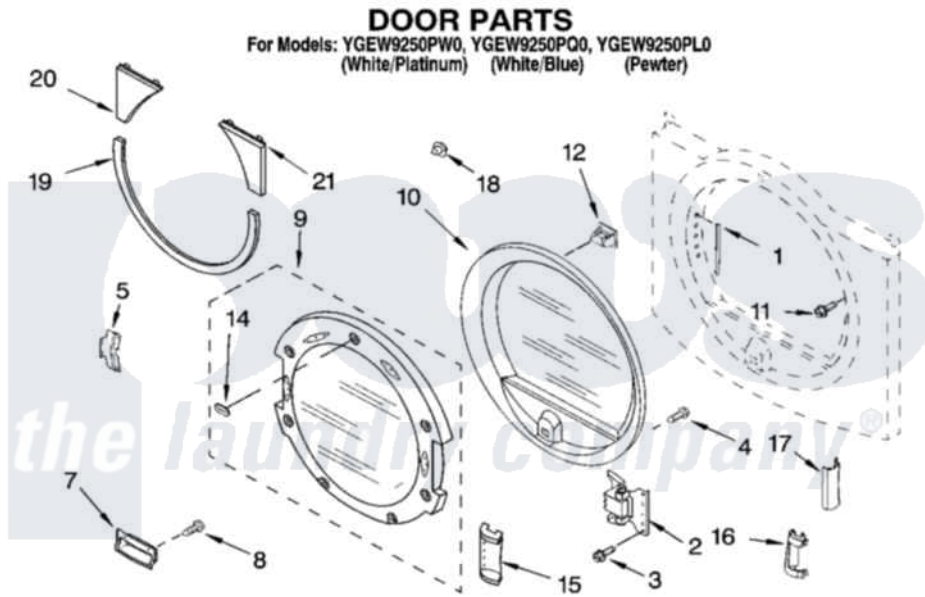

Whirlpool YGEW9250PW0 04 - DOOR PARTS

8180501

7

Whirlpool [Residential Whirlpool YGEW9250PW0 Dryer Parts](#) Parts Diagram 04 - DOOR PARTS
Click on the part number to view part

Item	Original Part Number	Replaced By	Status	Part Description
1	8563855			Label, Hinge Hole
2	8559709	280200		Hinge
3	342043	486146		Screw
4	9742177			Screw, 8-18 X .625
5	8529539			Bracket, Handle
7	8559739			Handle, Door Assembly
"	8559737		Not Available	Handle, Door Assembly (LH) (Blue)
"	8559743			Handle, Door Assembly
"	8559738			Handle, Door Assembly Handle, Door Assembly
"	8559736			Handle, Door Assembly Handle, Door Assembly
"	8559742			Handle, Door Assembly Handle, Door Assembly
8	3357011	308685		Side Trim)
9	8541574	8572960		Door Assembly
"	8541573			Door Assembly

"	3980079	8572962	Door Assembly
10	8546200	8557501	Inner Door Assembly
11	355515		Screw, 8-18 X 11/16
12	3389441		Door Catch Assembly
14	8529540	8303811	Badge, Assembly
15	8528289		Filler Handle
"	8528288		Filler Handle
"	3980082		Filler Handle
"	8528287		Filler Handle Filler Handle
"	8528286		Filler Handle Filler Handle
"	3980101		Filler Handle Filler Handle
16	8559713		Cover-Hinge, Stationary
"	8559715		Cover-Hinge, Stationary
"	8559719		Cover-Hinge, Stationary
"	8559712		Cover-Hinge, Stationary Cover-Hinge, Stationary
"	8559714		Cover-Hinge, Stationary Cover-Hinge, Stationary
"	8559718	Not Available	Cover-Hinge, Stationary (RH) (Following Parts Not Included) Cover-Hinge, Stationary (LH) (Pewter)
17	8559722		Cover-Hinge, Rotating
"	8559549		Cover-Hinge, Rotating
"	8559724		Cover-Hinge, Rotating
18	8547091	8181929	Clip, Trim
19	8558683	8533767	Trim And Clip Assembly
"	8558682	8533766	Trim And Clip Assembly
"	8558685	8533769	Trim And Clip Assembly
20	8558687	8529526	Trim And Clip Assembly
"	8558686	8529525	Trim And Clip Assembly
"	8558692	3980088	Trim And Clip Assembly
21	8558689	8529528	Trim And Clip Assembly
"	8558688	8529527	Trim And Clip Assembly
"	8558693	3980090	Trim And Clip Assembly