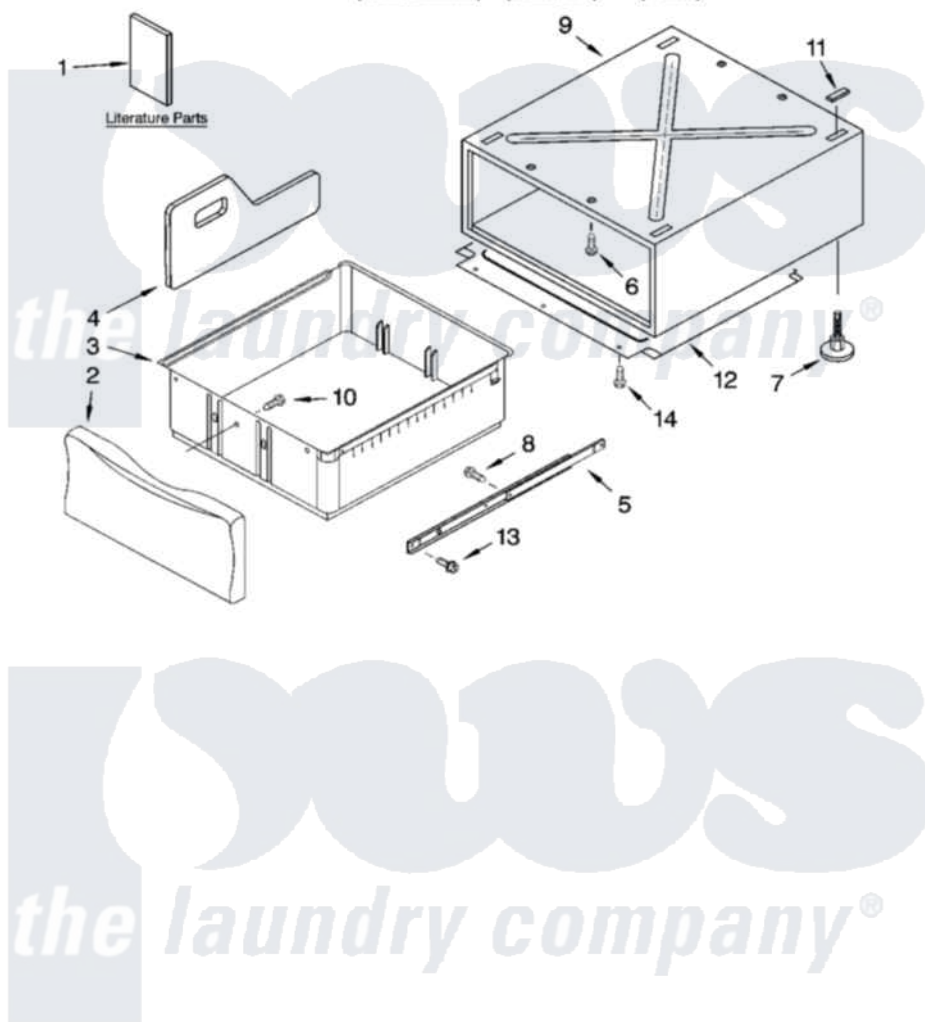

**Whirlpool YGEW9250PW0 05 - PEDESTAL PARTS (NOT INCLUDED),  
OPTIONAL PARTS (NOT INCLUDED)**

**PEDESTAL PARTS (NOT INCLUDED)**

For Models: YGEW9250PW0, YGEW9250PQ0, YGEW9250PL0  
(White/Platinum) (White/Blue) (Pewter)

Whirlpool [Residential Whirlpool YGEW9250PW0 Dryer Parts](#) Parts Diagram 05 - PEDESTAL PARTS (NOT INCLUDED),  
OPTIONAL PARTS (NOT INCLUDED).  
Click on the part number to view part

Item	Original Part Number	Replaced By	Status	Part Description
1	LIT8537141		Not Available	Literature Parts (Installation Instructions)
"	LIT8537342		Not Available	Literature Parts (Parts List)
2	8537870	<a href="#">8538014</a>		Drawer Front Assembly
"	8537871	<a href="#">8538015</a>		Drawer Front Assembly
"	8537872	<a href="#">8538016</a>		Drawer Front Assembly
"	8537908	<a href="#">8538017</a>		Drawer Front Assembly
"	8537931	<a href="#">8538018</a>		Drawer Front Assembly
3	<a href="#">8537883</a>			Drawer Bin
"	<a href="#">8537934</a>			Drawer Bin
4	8537875	<a href="#">280123</a>		Divider
"	8537935	<a href="#">285974</a>		Divider
5	8537850	<a href="#">8578394</a>		Slide Assembly
6	<a href="#">3400111</a>			Screw, 12-14 X 5/8
7	8537852	<a href="#">8563585</a>		Leveling Foot And Nut