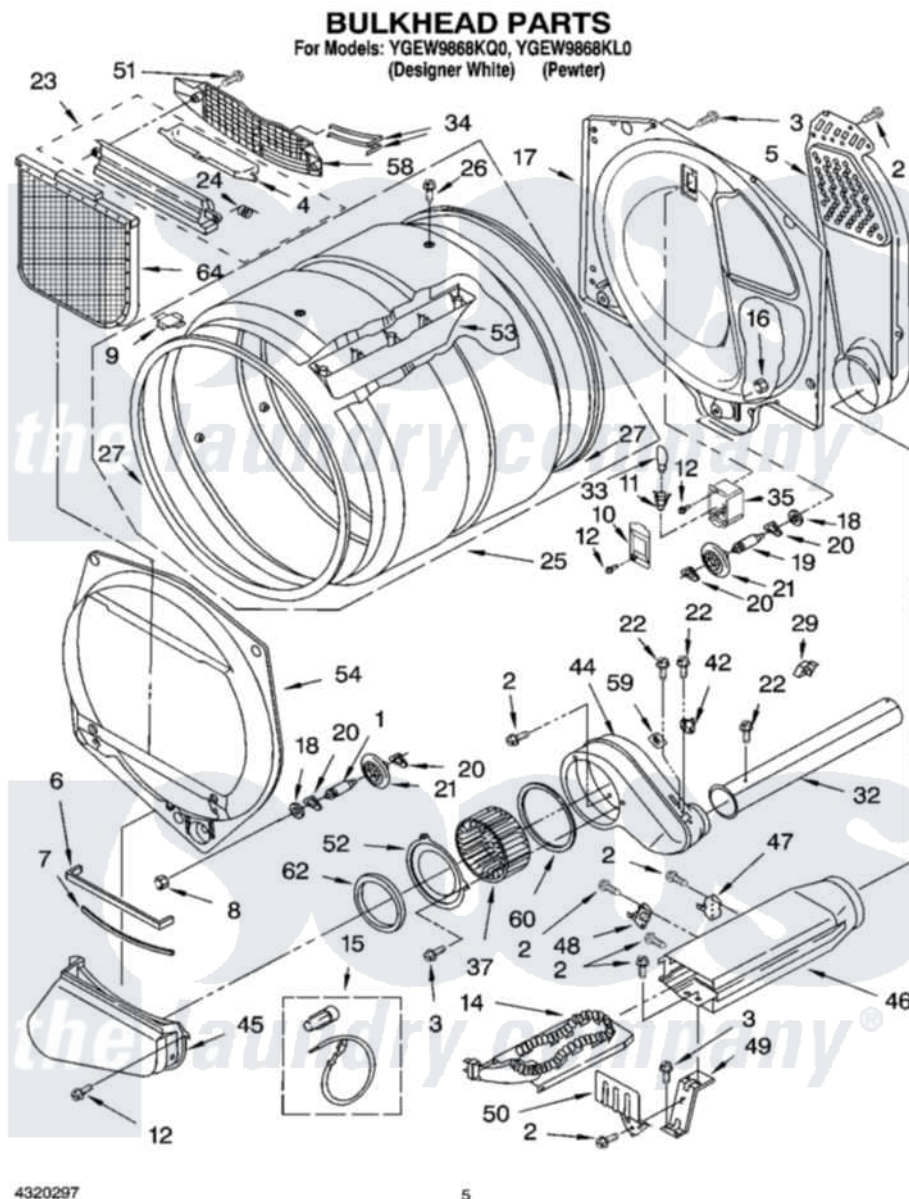

Whirlpool YGEW9868KL0 03 - BULKHEAD PARTS

Whirlpool Residential Whirlpool YGEW9868KL0 Dryer Parts Parts Diagram 03 - BULKHEAD PARTS
Click on the part number to view part

Item	Original Part Number	Replaced By	Status	Part Description
1	3399508	W10359271		Shaft, Drum Roller Threads
2	90767			Screw, 8A X 3/8 HeX Washer Head Tapping
3	3390647	488729		Screw
4	3394984	8563758		Door, Lint Screen
5	697354	3387911		Duct-Air
6	697813			Seal, Outlet Housing
7	697814	697813		Seal, Outlet Housing
8	3359452			Nut, Lock
9	8066086			Plug, Drum Hole
10	3402841	8532165		Lens, Drum Light
11	3403634	W10136369		Socket, Drum Light Assembly
12	487909	488729		Screw
14	3387747			Element, Heater
15	279457			Wire Kit, Terminal
16	3387709			Nut, 3/8-16
17	8520836			Bulkhead, Rear

18	3387459	W10080960	Washer, Support
19	3399509	W10359272	Shaft, Roller Drum Threads
20	690997		Washer, Thrust
21	3396801	W10314173	Support
22	3390646	W10139210	Screw, 8-18 X 5/16
23	3394985	8563755	Housing, Outlet Assembly
24	3394986		Spring, Lint Screen Door
25	8318215	W10197999	Drum
26	97787	W10109200	Screw, Baffle Mounting
27	697694	280114	Seal
29	3388229		Retainer, Toe Panel
32	8318486	279936	Kit-Exhst
33	3406124	22002263	Lamp
34	3387223		Electrode, Sensor
35	3977373		Bracket, Drum Light
37	697772		Wheel, Blower
42	3976615	8577274	Thermostat 295F
44	697363	8544363	Housing, Blower
45	3390531	8530036	Lint Duct Assembly
46	3392537		Box, Heater
47	3977394	279769	Cutoff-Tml
48	3390291		Thermostat, High Limit 250F
49	697700	3393471	Bracket, Heater
50	697699	Not Available	Shield, Heat
51	3387230		Screw, 10-16 X 13/16
52	697771	279780	Cover
53	697693	W10113136	Baffle, Drum
54	697557		Bulkhead, Front
58	8299979		Grill, Outlet Screen Door
59	3390719		Thermal-Fuse
60	697770		Seal, Cover Plate Blower Housing
62	697769	8566209	Seal, Transition Duct
64	3390721	W10120998	Screen