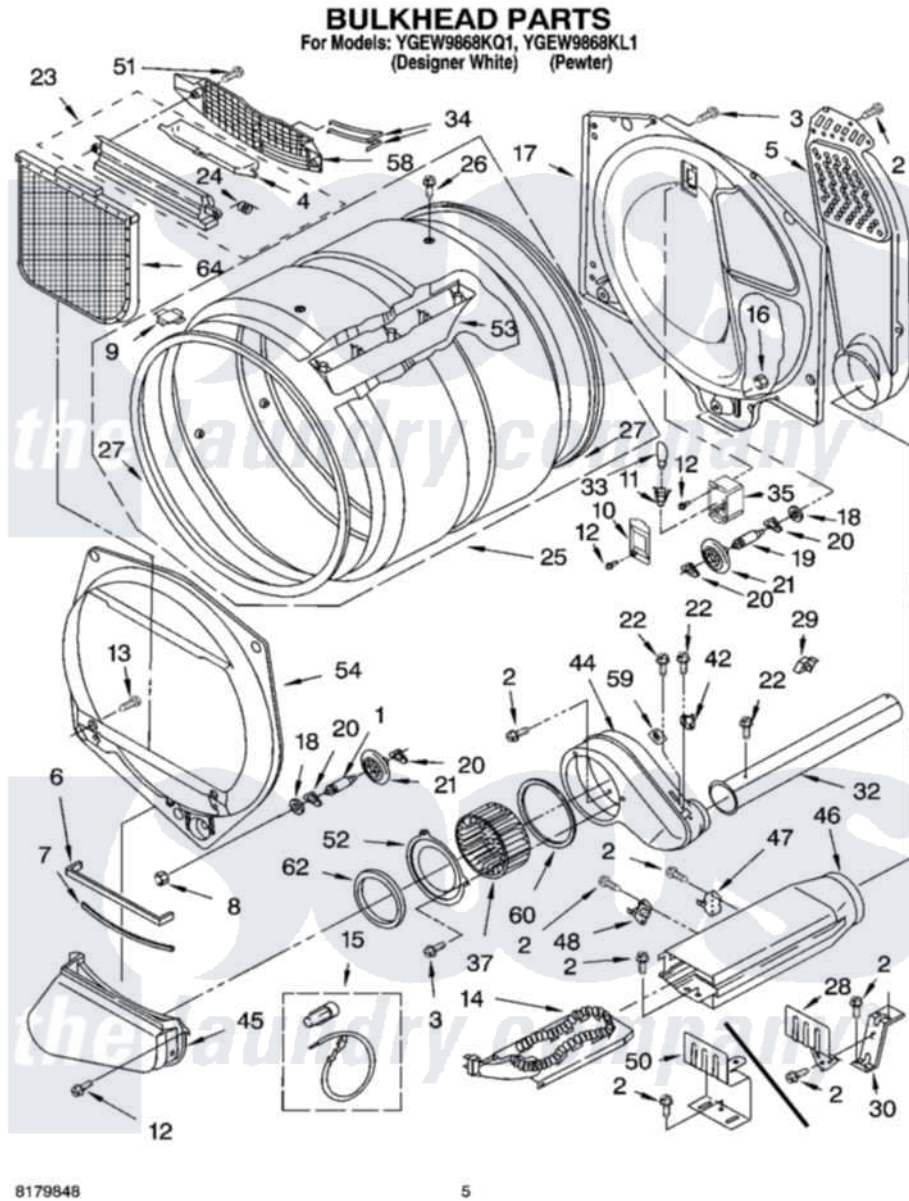

# Whirlpool YGEW9868KL1 03 - BULKHEAD PARTS

Whirlpool Residential Whirlpool YGEW9868KL1 Dryer Parts Parts Diagram 03 - BULKHEAD PARTS  
Click on the part number to view part

Item	Original Part Number	Replaced By	Status	Part Description
1	3399508	<a href="#">W10359271</a>		Shaft, Drum Roller Threads
2	<a href="#">90767</a>			Screw, 8A X 3/8 HeX Washer Head Tapping
3	3390647	<a href="#">488729</a>		Screw
4	3394984	<a href="#">8563758</a>		Door, Lint Screen
5	697354	<a href="#">3387911</a>		Duct-Air
6	<a href="#">697813</a>			Seal, Outlet Housing
7	697814	<a href="#">697813</a>		Seal, Outlet Housing
8	<a href="#">3359452</a>			Nut, Lock
9	<a href="#">8066086</a>			Plug, Drum Hole
10	3402841	<a href="#">8532165</a>		Lens, Drum Light
11	3403634	<a href="#">W10136369</a>		Socket, Drum Light Assembly
12	487909	<a href="#">488729</a>		Screw
13	695240	<a href="#">488729</a>		Screw
14	<a href="#">3387747</a>			Element, Heater
15	<a href="#">279457</a>			Wire Kit, Terminal
16	<a href="#">3387709</a>			Nut, 3/8-16