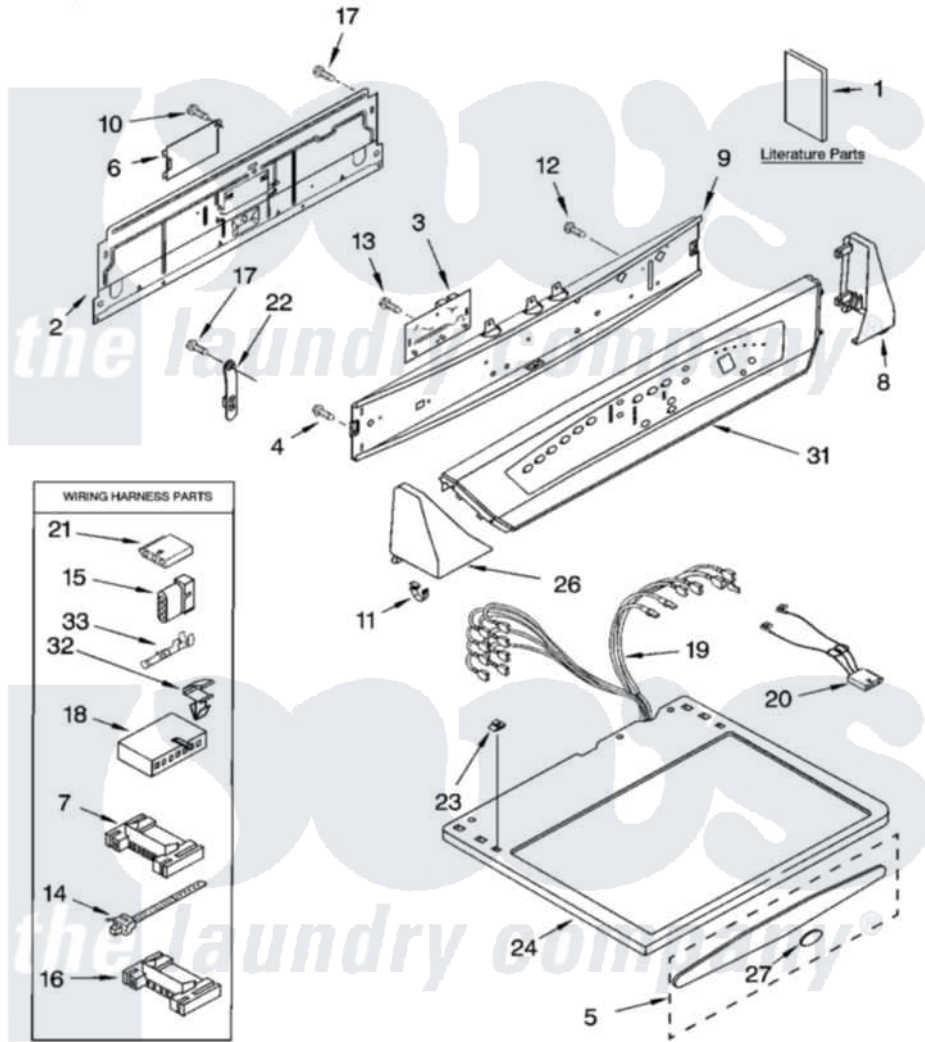

Whirlpool YGEW9868KL2 01 - TOP AND CONSOLE PARTS

TOP AND CONSOLE PARTS

For Models: YGEW9868KQ2, YGEW9868KL2
(Designer White) (Pewter)

27" ELECTRIC DRYER

03-03 Litho in U.S.A. (djc)

1

Part No. 8180017

[Whirlpool Residential Whirlpool YGEW9868KL2 Dryer Parts](#) Parts Diagram 01 - TOP AND CONSOLE PARTS

[Click on the part number to view part](#)

Item	Original Part Number	Replaced By	Status	Part Description
1	LIT8535903		Not Available	Literature Parts (Label, Energy Guide)
"	LIT8528148		Not Available	Literature Parts (Guide, Use & Care)
"	LIT3979172		Not Available	Literature Parts (Instructions Installation)
"	LIT8541838		Not Available	Literature Parts (Tech Sheet)
"	BLANK		Not Available	Following May Be Purchased DO-IT-YOURSELF REPAIR MANUALS
"	LIT677818	677818L		Diy
2	8274338	285906		Panel-Rear
3	3980061	8566150		Control Board
4	304231			Screw, 8-18 X 1/2
5	8521943			Medallion Assembly
"	8521944			Medallion Assembly
6	8317342	W10119283		Cover, Terminal Block
7	3395683			Receptacle, Multi-Terminal

8	8299686		Cap, End
"	8299688		Cap, End
9	8299690		Bracket, Control
10	3390814	90767	Screw, 8A X 3/8 HeX Washer Head Tapping
11	8312709		Clip-Console
12	3400073		Screw, Ground
13	3400826		Screw, 8-18 X 3/4
14	3391018		Tie Cable
15	353424		Plug, Terminal
16	2203186		Connector, 5-Circuit
17	693995		Screw, Hex Head
18	3936150		Connector, 7-Circuit
19	8529982	Not Available	Harness, Electric
20	3406653		Harness, Sensor
21	3936144		Do-It-Yourself Repair Manuals
22	8318255	8568314	Strap, Console
23	357213		Nut, Push-In
24	3978832	3979256	Top
"	3978837	3979257	Top
26	8299683	Not Available	Cap, End (L.H.) (Includes Item 13) (White)
"	8299685		Cap, End
27	8316751		Medallion Insert
31	3978825		Panel, Console
"	3978826		Panel, Console
32	3394427		Clip-Harness
33	94614		Terminal