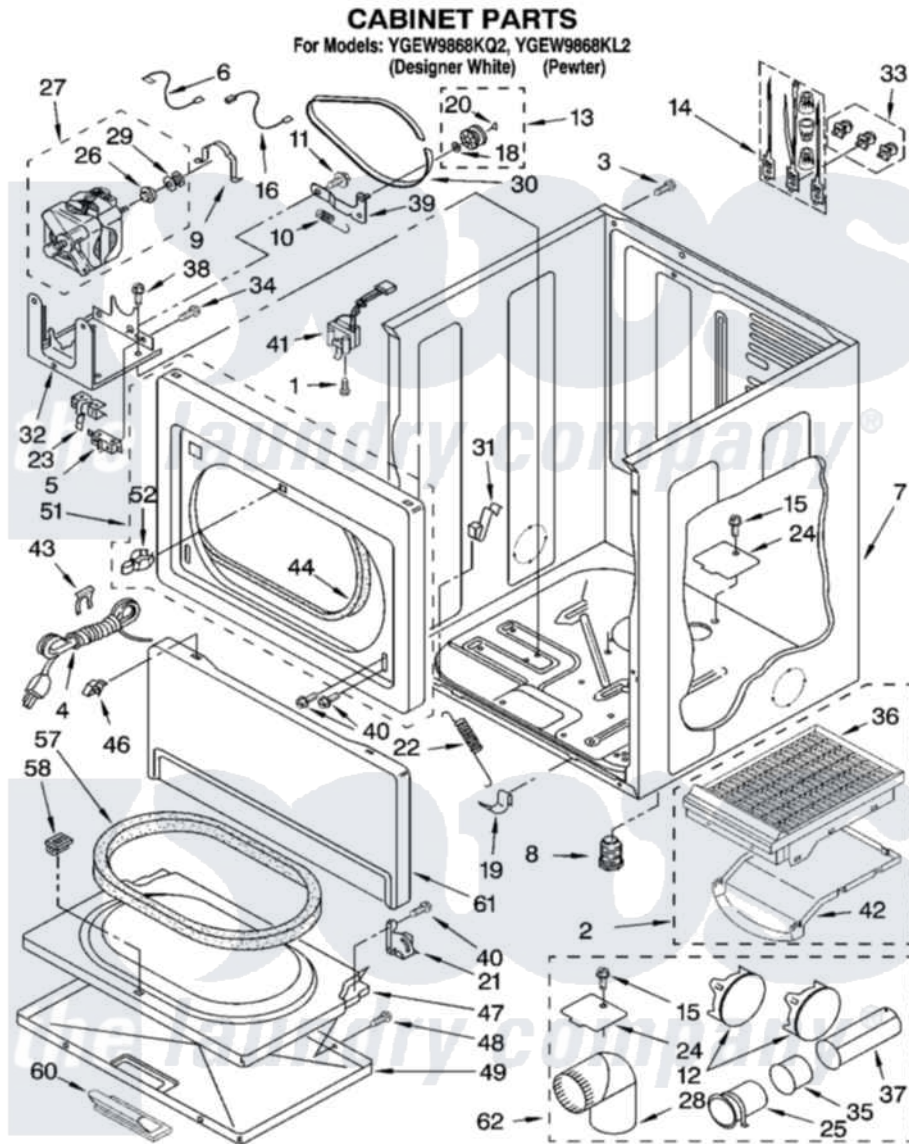

Whirlpool YGEW9868KL2 02 - CABINET PARTS

8180017

3

Whirlpool [Residential Whirlpool YGEW9868KL2 Dryer Parts](#) Parts Diagram 02 - CABINET PARTS
Click on the part number to view part

Item	Original Part Number	Replaced By	Status	Part Description
1	697773	3395530		Screw
2	3406911	8212450A		Dryer Rack
3	697776	4331106		Screw, No.10-32 X 7/16
4	3394208			Cord, Power
5	3394881	279782		Switch-Lid
6	3398948			Wire, Jumper
7	8310656			Cabinet
"	8528155	3979259		Cabinet
8	3392100	49621		Feet-Leveling
"	279810			Foot-Optional
9	660658			Clamp, Motor Mounting 343481 685441
10	3387374			Spring, Idler
11	3389420			Retainer-Idler 1/4-20 X 1/16
12	697750	W10470674		Dryer Exhaust Kit
"	3979261			Plug, Multivent
13	3388672	279640		Pulley-ldr