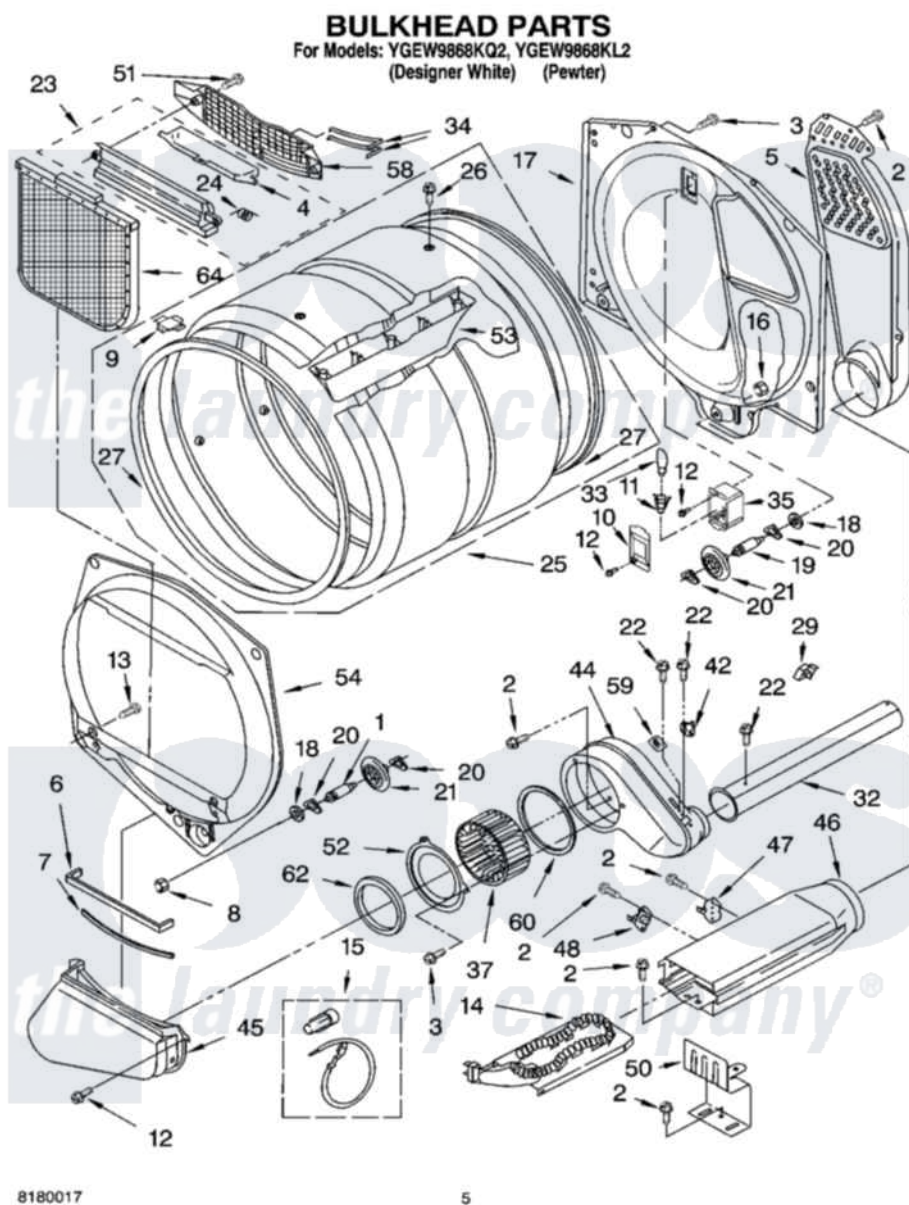

Whirlpool YGEW9868KL2 03 - BULKHEAD PARTS, OPTIONAL PARTS (NOT INCLUDED)

Whirlpool Residential Whirlpool YGEW9868KL2 Dryer Parts Parts Diagram 03 - BULKHEAD PARTS, OPTIONAL PARTS
(NOT INCLUDED)

[Click on the part number to view part](#)

Item	Original Part Number	Replaced By	Status	Part Description
1	3399508	W10359271		Shaft, Drum Roller Threads
2	90767			Screw, 8A X 3/8 HeX Washer Head Tapping
3	3390647	488729		Screw
4	3394984	8563758		Door, Lint Screen
5	697354	3387911		Duct-Air
6	697813			Seal, Outlet Housing
7	697814	697813		Seal, Outlet Housing
8	3359452			Nut, Lock
9	8066086			Plug, Drum Hole
10	3402841	8532165		Lens, Drum Light
11	3403634	W10136369		Socket, Drum Light Assembly
12	487909	488729		Screw
13	695240	488729		Screw
14	3387747			Element, Heater