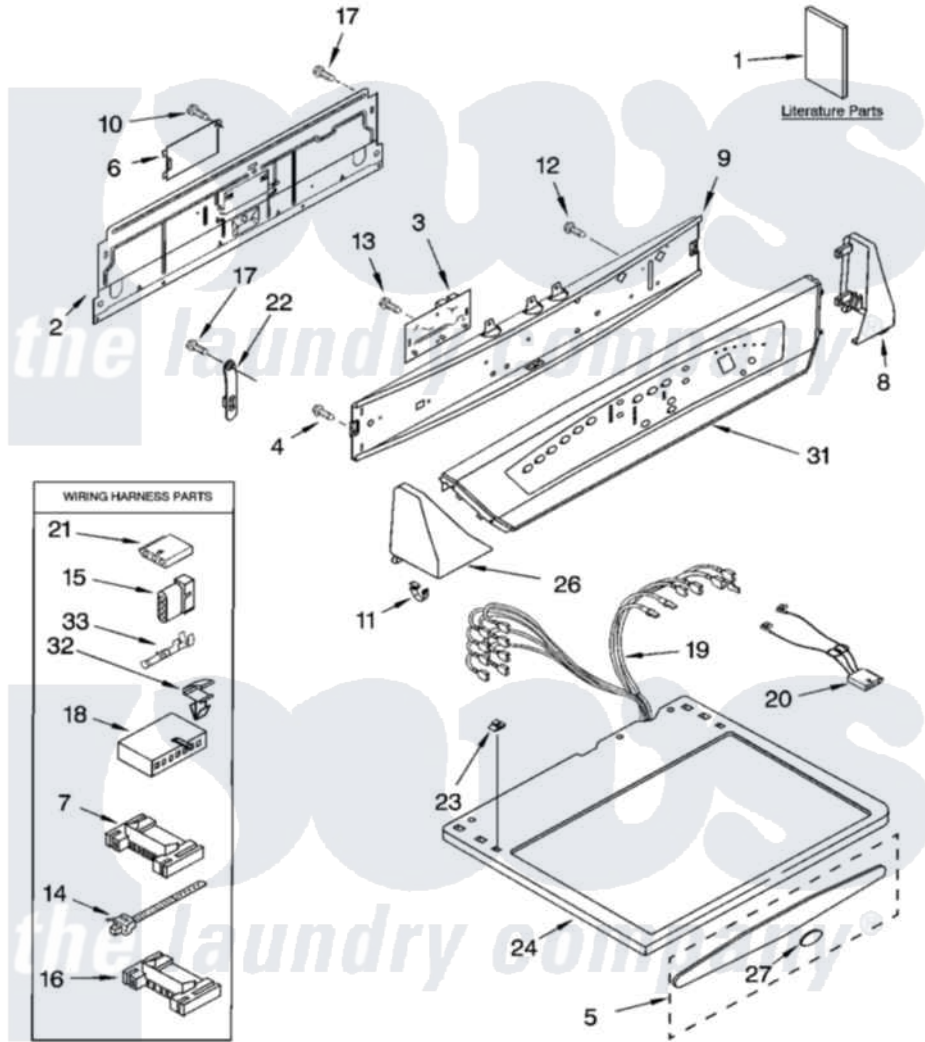

Whirlpool YGEW9868KL3 01 - TOP AND CONSOLE PARTS

TOP AND CONSOLE PARTS

For Models: YGEW9868KQ3, YGEW9868KL3
(Designer White) (Pewter)

27" ELECTRIC DRYER

6-04 Litho in U.S.A. (djc)

1

Part No. 8180457

Whirlpool Residential Whirlpool YGEW9868KL3 Dryer Parts Parts Diagram 01 - TOP AND CONSOLE PARTS

Click on the part number to view part

Item	Original Part Number	Replaced By	Status	Part Description
1	8535903		Not Available	Label, Energy Guide
"	8528148		Not Available	Guide, Use & Care
"	3979172		Not Available	Instructions Installation
"	8541838		Not Available	Tech Sheet
"	BLANK		Not Available	Following May Be Purchased DO-IT-YOURSELF REPAIR MANUALS
"	677818		Not Available	Manual, Do-It- Yourself Repair (Dryer)
2	8274338	285906		Panel-Rear
3	3980061	8566150		Control Board
4	304231			Screw, 8-18 X 1/2
5	8521943			Medallion Assembly
"	8521944			Medallion Assembly
6	8317342	W10119283		Cover, Terminal Block
7	3395683			Receptacle, Multi-Terminal
8	8299686			Cap, End

"	8299688		Cap, End
9	8299690		Bracket, Control
10	3390814	90767	Screw, 8A X 3/8 HeX Washer Head Tapping
11	8312709		Clip-Console
12	3400073		Screw, Ground
13	3400826		Screw, 8-18 X 3/4
14	3391018		Tie Cable
15	353424		Plug, Terminal
16	2203186		Connector, 5-Circuit
17	693995		Screw, Hex Head
18	3936150		Connector, 7-Circuit
19	8529982	Not Available	Harness, Electric
20	3406653		Harness, Sensor
21	3936144		Do-It-Yourself Repair Manuals
22	8318255	8568314	Strap, Console
23	357213		Nut, Push-In
24	3978832	3979256	Top
"	3978837	3979257	Top
26	8299683	Not Available	Cap, End (L.H.) (Includes Item 13) (White)
"	8299685		Cap, End
27	8316751		Medallion Insert
31	3978825		Panel, Console
"	3978826		Panel, Console
32	3394427		Clip-Harness
33	94614		Terminal