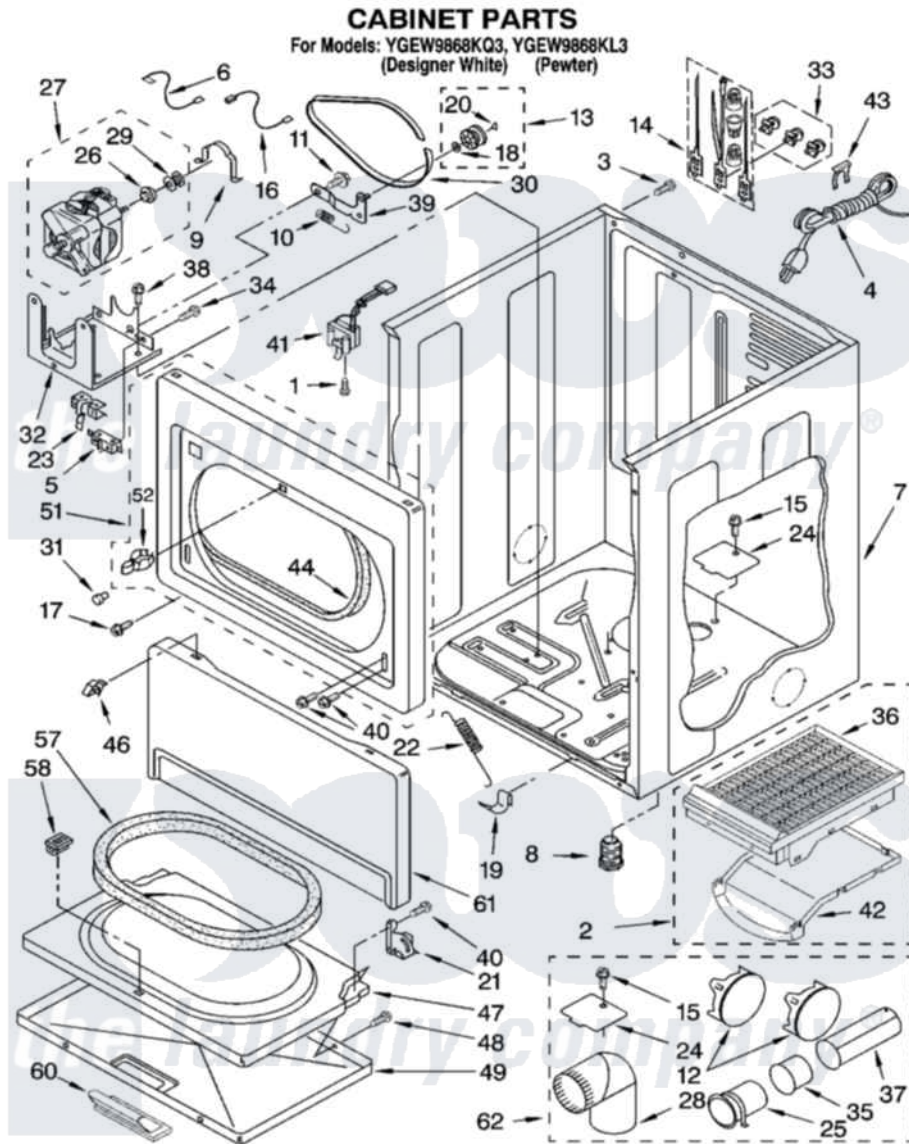

Whirlpool YGEW9868KL3 02 - CABINET PARTS

8180457

3

Whirlpool [Residential Whirlpool YGEW9868KL3 Dryer Parts](#) Parts Diagram 02 - CABINET PARTS
 Click on the part number to view part

Item	Original Part Number	Replaced By	Status	Part Description
1	697773	3395530		Screw
2	3406911	8212450A		Dryer Rack
3	697776	4331106		Screw, No.10-32 X 7/16
4	3394208			Cord, Power
5	3394881	279782		Switch-Lid
6	3398948			Wire, Jumper
7	8310656			Cabinet
"	8528155	3979259		Cabinet
8	3392100	49621		Feet-Leveling
"	279810			Foot-Optional
9	660658			Clamp, Motor Mounting 343481 685441
10	3387374			Spring, Idler
11	3389420			Retainer-Idler 1/4-20 X 1/16
12	697750	W10470674		Dryer Exhaust Kit
"	3979261			Plug, Multivent
13	3388672	279640		Pulley-ldr