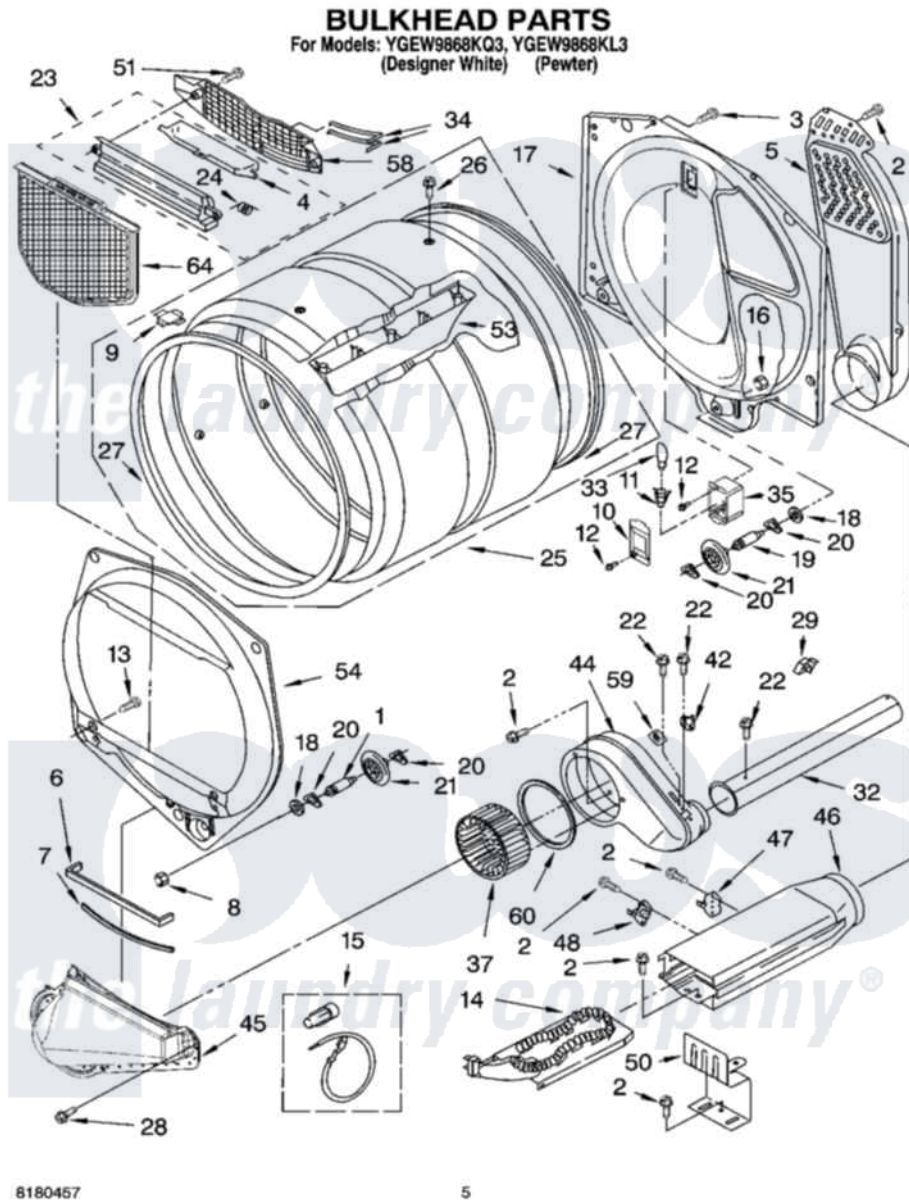

**Whirlpool YGEW9868KL3 03 - BULKHEAD PARTS, OPTIONAL PARTS
(NOT INCLUDED)**

Whirlpool Residential Whirlpool YGEW9868KL3 Dryer Parts Parts Diagram 03 - BULKHEAD PARTS, OPTIONAL PARTS
(NOT INCLUDED)

[Click on the part number to view part](#)

Item	Original Part Number	Replaced By	Status	Part Description
1	3399508	W10359271		Shaft, Drum Roller Threads
2	90767			Screw, 8A X 3/8 HeX Washer Head Tapping
3	3390647	488729		Screw
4	3394984	8563758		Door, Lint Screen
5	697354	3387911		Duct-Air
6	697813			Seal, Outlet Housing
7	697814	697813		Seal, Outlet Housing
8	3359452			Nut, Lock
9	8066086			Plug, Drum Hole
10	3402841	8532165		Lens, Drum Light
11	3403634	W10136369		Socket, Drum Light Assembly
12	487909	488729		Screw
13	695240	488729		Screw
14	3387747			Element, Heater