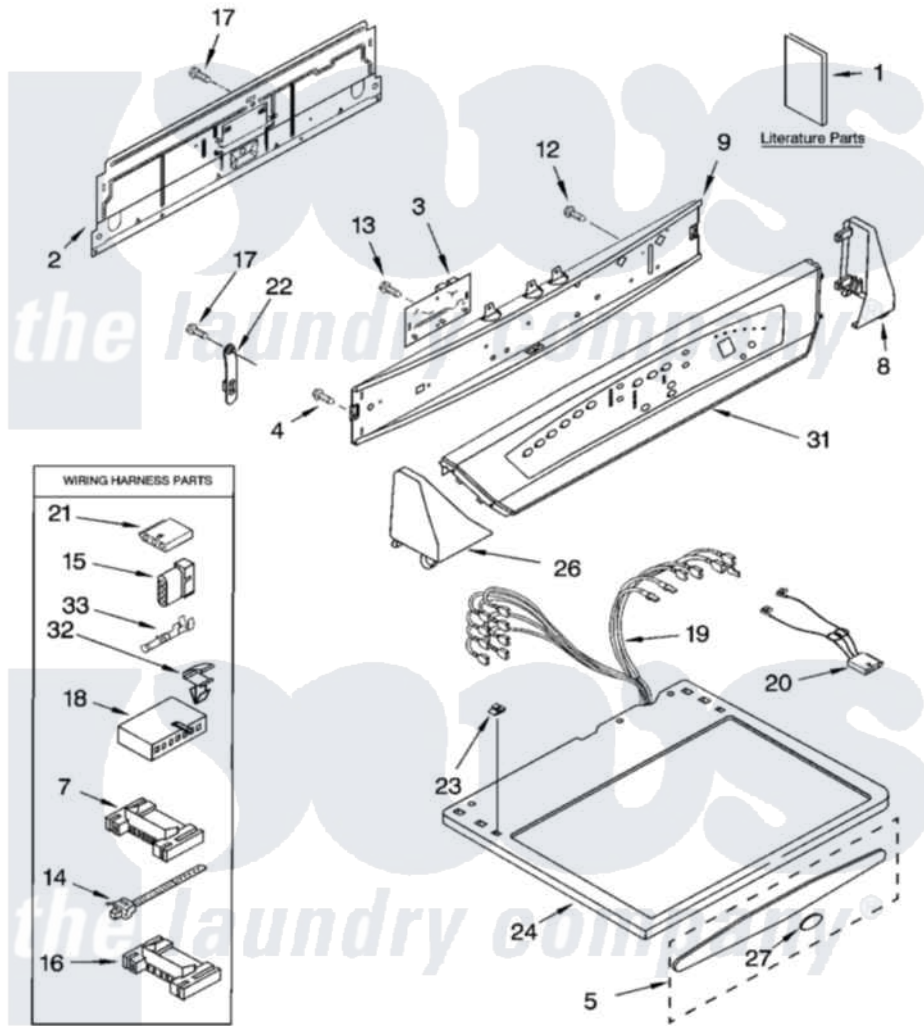

# Whirlpool YGEW9868KQ0 01 - TOP AND CONSOLE PARTS

## TOP AND CONSOLE PARTS

For Models: YGEW9868KQ0, YGEW9868KL0  
(Designer White) (Pewter)

27" ELECTRIC DRYER

5-01 Litho in U.S.A. (djc)

1

Part No. 4320297

Whirlpool Residential Whirlpool YGEW9868KQ0 Dryer Parts Parts Diagram 01 - TOP AND CONSOLE PARTS

"	<a href="#">8299688</a>		Cap, End
9	<a href="#">8299690</a>		Bracket, Control
12	<a href="#">3400073</a>		Screw, Ground
13	<a href="#">3400826</a>		Screw, 8-18 X 3/4
14	<a href="#">3391018</a>		Tie Cable
15	<a href="#">353424</a>		Plug, Terminal
16	<a href="#">2203186</a>		Connector, 5-Circuit
17	<a href="#">693995</a>		Screw, Hex Head
18	<a href="#">3936150</a>		Connector, 7-Circuit
19	8299939	Not Available	Harness, Electric
20	<a href="#">3406653</a>		Harness, Sensor
21	<a href="#">3936144</a>		Do-It-Yourself Repair Manuals
22	8318255	<a href="#">8568314</a>	Strap, Console
23	<a href="#">357213</a>		Nut, Push-In
24	3978832	<a href="#">3979256</a>	Top
"	3978837	<a href="#">3979257</a>	Top
26	8299683	Not Available	Cap, End (L.H.) (Includes Item 13) (White)
"	<a href="#">8299685</a>		Cap, End
27	<a href="#">8316751</a>		Medallion Insert
31	<a href="#">3978825</a>		Panel, Console
"	<a href="#">3978826</a>		Panel, Console
32	<a href="#">3394427</a>		Clip-Harness
33	<a href="#">94614</a>		Terminal