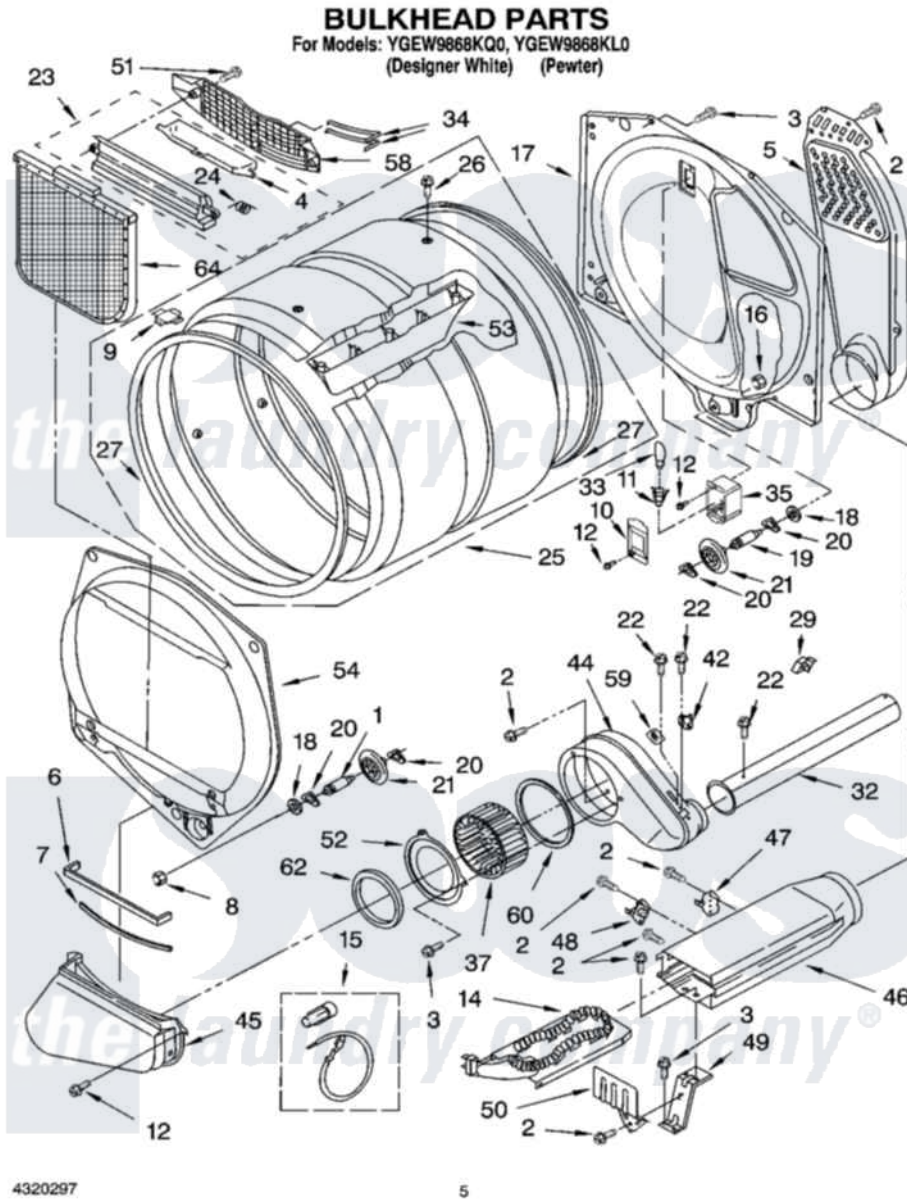

Whirlpool YGEW9868KQ0 03 - BULKHEAD PARTS

Whirlpool Residential Whirlpool YGEW9868KQ0 Dryer Parts Parts Diagram 03 - BULKHEAD PARTS
Click on the part number to view part

Item	Original Part Number	Replaced By	Status	Part Description
1	3399508	W10359271		Shaft, Drum Roller Threads
2	90767			Screw, 8A X 3/8 HeX Washer Head Tapping
3	3390647	488729		Screw
4	3394984	8563758		Door, Lint Screen
5	697354	3387911		Duct-Air
6	697813			Seal, Outlet Housing
7	697814	697813		Seal, Outlet Housing
8	3359452			Nut, Lock
9	8066086			Plug, Drum Hole
10	3402841	8532165		Lens, Drum Light
11	3403634	W10136369		Socket, Drum Light Assembly
12	487909	488729		Screw
14	3387747			Element, Heater
15	279457			Wire Kit, Terminal
16	3387709			Nut, 3/8-16
17	8520836			Bulkhead, Rear

18	3387459	W10080960	Washer, Support
19	3399509	W10359272	Shaft, Roller Drum Threads
20	690997		Washer, Thrust
21	3396801	W10314173	Support
22	3390646	W10139210	Screw, 8-18 X 5/16
23	3394985	8563755	Housing, Outlet Assembly
24	3394986		Spring, Lint Screen Door
25	8318215	W10197999	Drum
26	97787	W10109200	Screw, Baffle Mounting
27	697694	280114	Seal
29	3388229		Retainer, Toe Panel
32	8318486	279936	Kit-Exhst
33	3406124	22002263	Lamp
34	3387223		Electrode, Sensor
35	3977373		Bracket, Drum Light
37	697772		Wheel, Blower
42	3976615	8577274	Thermostat 295F
44	697363	8544363	Housing, Blower
45	3390531	8530036	Lint Duct Assembly
46	3392537		Box, Heater
47	3977394	279769	Cutoff-Tml
48	3390291		Thermostat, High Limit 250F
49	697700	3393471	Bracket, Heater
50	697699	Not Available	Shield, Heat
51	3387230		Screw, 10-16 X 13/16
52	697771	279780	Cover
53	697693	W10113136	Baffle, Drum
54	697557		Bulkhead, Front
58	8299979		Grill, Outlet Screen Door
59	3390719		Thermal-Fuse
60	697770		Seal, Cover Plate Blower Housing
62	697769	8566209	Seal, Transition Duct
64	3390721	W10120998	Screen