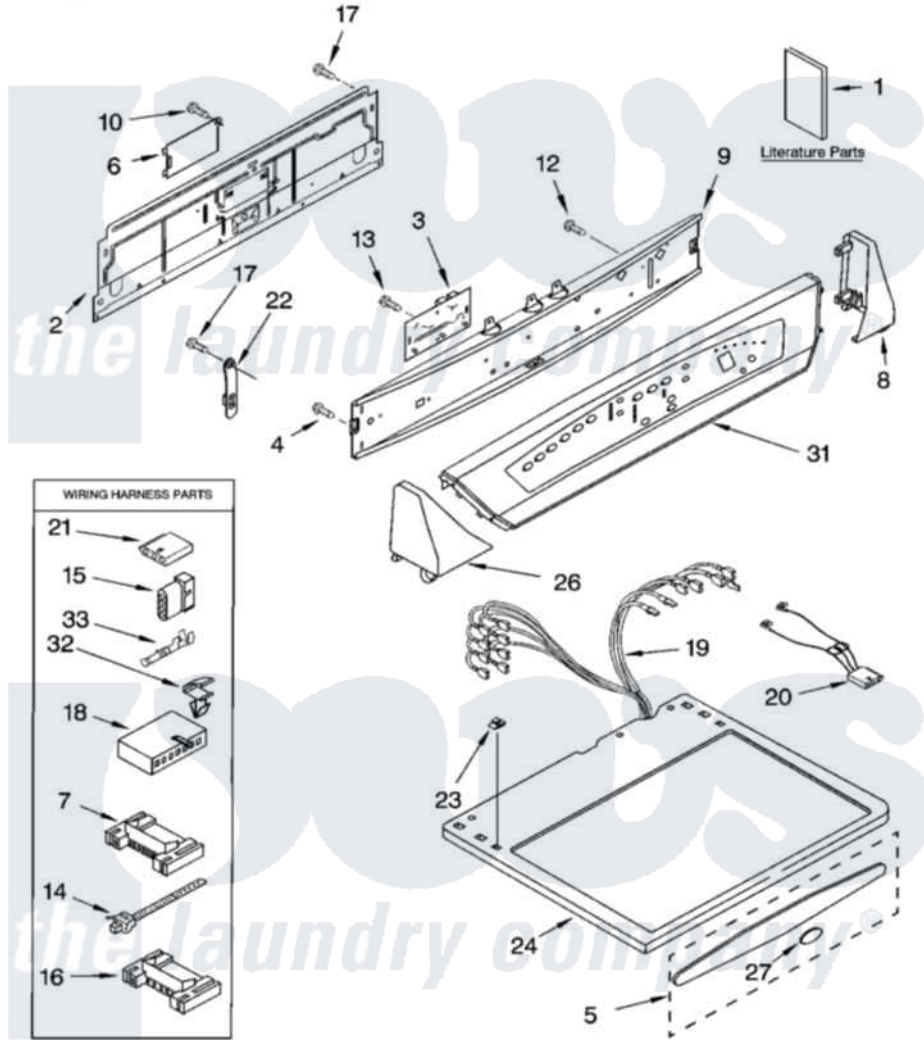

# Whirlpool YGEW9868KQ1 01 - TOP AND CONSOLE PARTS

## TOP AND CONSOLE PARTS

For Models: YGEW9868KQ1, YGEW9868KL1  
(Designer White) (Pewter)

27" ELECTRIC DRYER

7-02 Litho in U.S.A. (djc)

1

Part No. 8179848 Rev. A

Whirlpool Residential Whirlpool YGEW9868KQ1 Dryer Parts Parts Diagram 01 - TOP AND CONSOLE PARTS

7	<a href="#">3395683</a>		Receptacle, Multi-Terminal
8	<a href="#">8299686</a>		Cap, End
"	<a href="#">8299688</a>		Cap, End
9	<a href="#">8299690</a>		Bracket, Control
10	3390814	<a href="#">90767</a>	Screw, 8A X 3/8 HeX Washer Head Tapping
12	<a href="#">3400073</a>		Screw, Ground
13	<a href="#">3400826</a>		Screw, 8-18 X 3/4
14	<a href="#">3391018</a>		Tie Cable
15	<a href="#">353424</a>		Plug, Terminal
16	<a href="#">2203186</a>		Connector, 5-Circuit
17	<a href="#">693995</a>		Screw, Hex Head
18	<a href="#">3936150</a>		Connector, 7-Circuit
19	8529977	Not Available	Harness, Electric
20	<a href="#">3406653</a>		Harness, Sensor
21	<a href="#">3936144</a>		Do-It-Yourself Repair Manuals
22	8318255	<a href="#">8568314</a>	Strap, Console
23	<a href="#">357213</a>		Nut, Push-In
24	3978832	<a href="#">3979256</a>	Top
"	3978837	<a href="#">3979257</a>	Top
26	8299683	Not Available	Cap, End (L.H.) (Includes Item 13) (White)
"	<a href="#">8299685</a>		Cap, End
27	<a href="#">8316751</a>		Medallion Insert
31	<a href="#">3978825</a>		Panel, Console
"	<a href="#">3978826</a>		Panel, Console
32	<a href="#">3394427</a>		Clip-Harness
33	<a href="#">94614</a>		Terminal