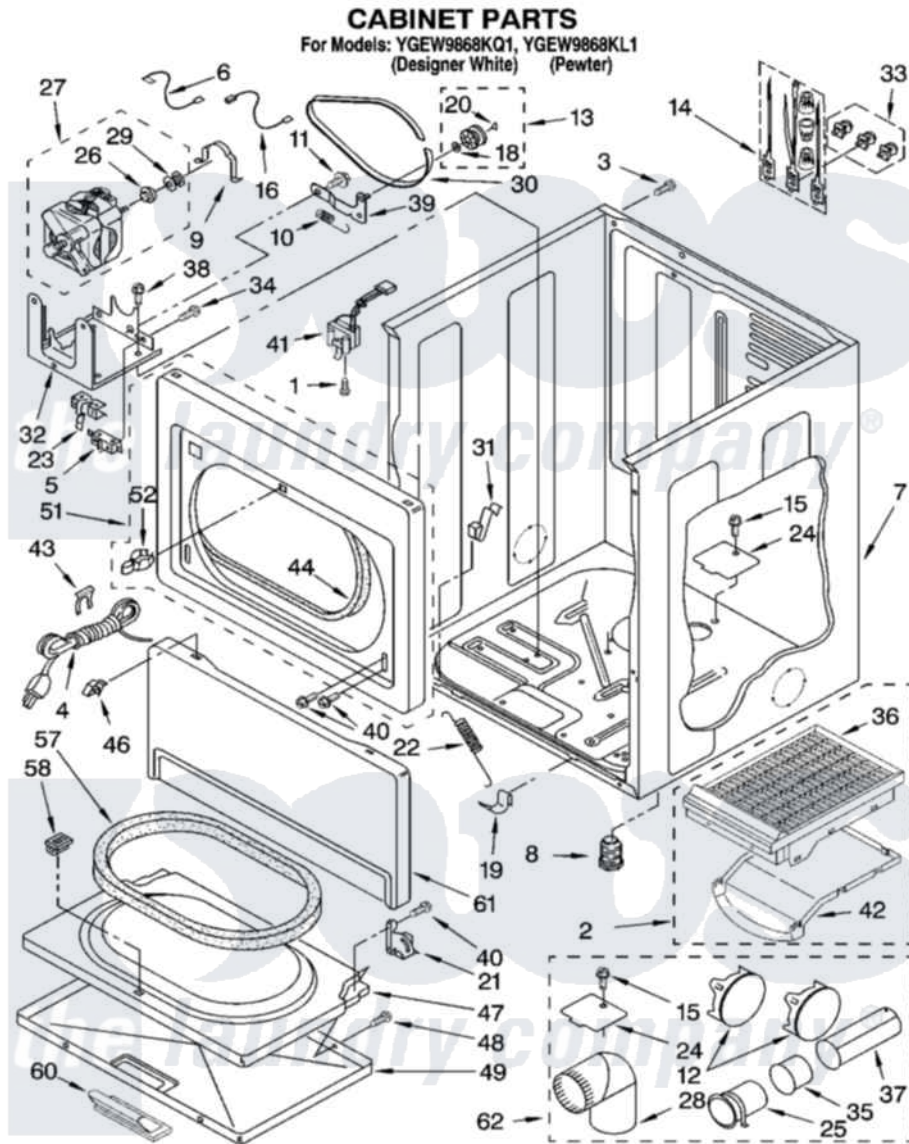

Whirlpool YGEW9868KQ1 02 - CABINET PARTS

8179848

3

Whirlpool [Residential Whirlpool YGEW9868KQ1 Dryer Parts](#) Parts Diagram 02 - CABINET PARTS
Click on the part number to view part

Item	Original Part Number	Replaced By	Status	Part Description
1	697773	3395530		Screw
2	3406911	8212450A		Dryer Rack
3	697776	4331106		Screw, No.10-32 X 7/16
4	3394208			Cord, Power
5	3394881	279782		Switch-Lid
6	3398948			Wire, Jumper
7	8310656			Cabinet
"	8528155	3979259		Cabinet
8	3392100	49621		Feet-Leveling
"	279810			Foot-Optional
9	660658			Clamp, Motor Mounting 343481 685441
10	3387374			Spring, Idler
11	3389420			Retainer-Idler 1/4-20 X 1/16
12	697750	W10470674		Dryer Exhaust Kit
"	3979261			Plug, Multivent
13	3388672	279640		Pulley-ldr