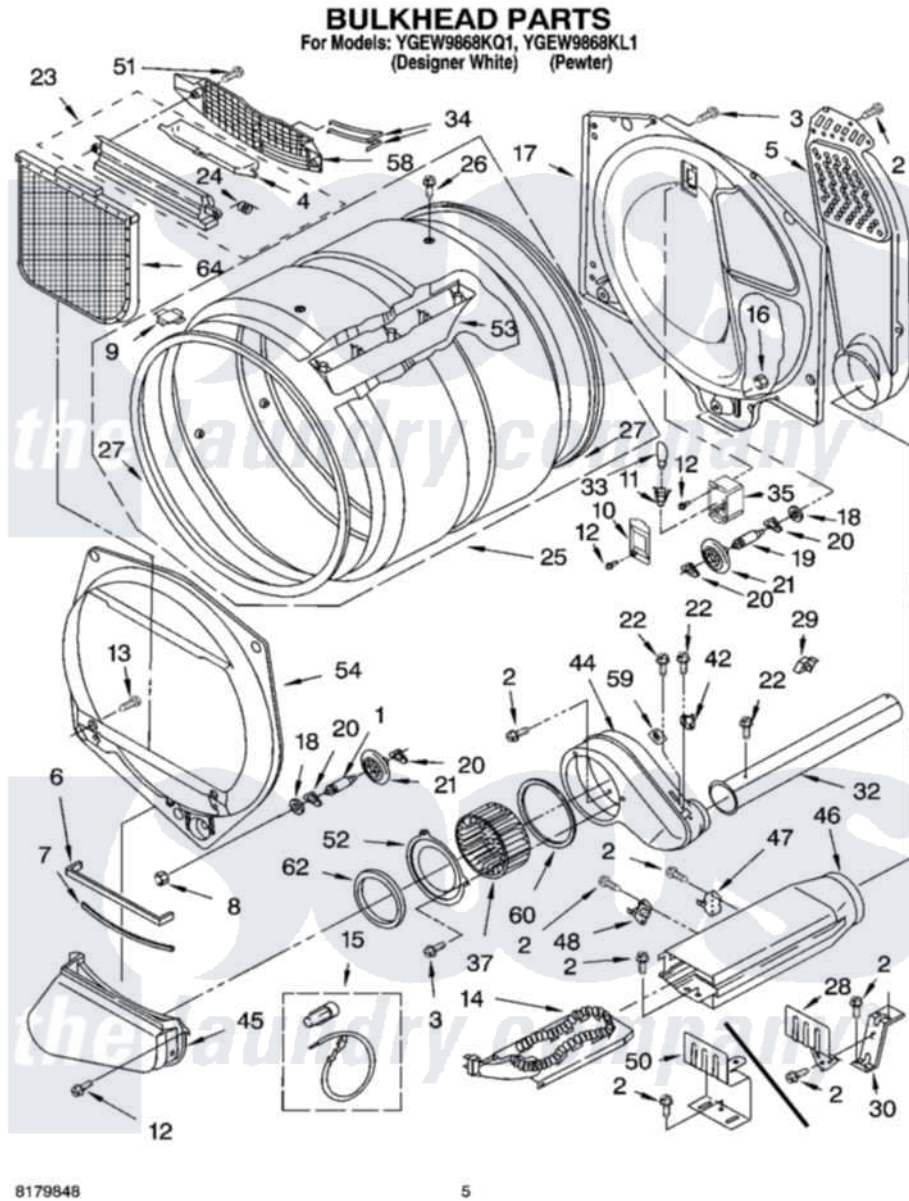

Whirlpool YGEW9868KQ1 03 - BULKHEAD PARTS

8179848

5

Whirlpool [Residential Whirlpool YGEW9868KQ1 Dryer Parts](#) Parts Diagram 03 - BULKHEAD PARTS
Click on the part number to view part

Item	Original Part Number	Replaced By	Status	Part Description
1	3399508	W10359271		Shaft, Drum Roller Threads
2	90767			Screw, 8A X 3/8 HeX Washer Head Tapping
3	3390647	488729		Screw
4	3394984	8563758		Door, Lint Screen
5	697354	3387911		Duct-Air
6	697813			Seal, Outlet Housing
7	697814	697813		Seal, Outlet Housing
8	3359452			Nut, Lock
9	8066086			Plug, Drum Hole
10	3402841	8532165		Lens, Drum Light
11	3403634	W10136369		Socket, Drum Light Assembly
12	487909	488729		Screw
13	695240	488729		Screw
14	3387747			Element, Heater
15	279457			Wire Kit, Terminal
16	3387709			Nut, 3/8-16

17	8520836		Bulkhead, Rear
18	3387459	W10080960	Washer, Support
19	3399509	W10359272	Shaft, Roller Drum Threads
20	690997		Washer, Thrust
21	8536973	W10314173	Support
22	3390646	W10139210	Screw, 8-18 X 5/16
23	3394985	8563755	Housing, Outlet Assembly
24	3394986		Spring, Lint Screen Door
25	8318215	W10197999	Drum
26	97787	W10109200	Screw, Baffle Mounting
27	697694	280114	Seal
28	697699	Not Available	Shield, Heat
29	3388229		Retainer, Toe Panel
30	697700	3393471	Bracket, Heater
32	8318486	279936	Kit-Exhst
33	3406124	22002263	Lamp
34	3387223		Electrode, Sensor
35	3977373		Bracket, Drum Light
37	697772		Wheel, Blower
42	3976615	8577274	Thermostat 295F
44	8530038	8544363	Housing, Blower
45	8530036		Lint Duct Assembly
46	3392537		Box, Heater
47	3977394	279769	Cutoff-Tml
48	3390291		Thermostat, High Limit 250F
50	8066099		Bracket, Heater Box
51	3387230		Screw, 10-16 X 13/16
52	697771	279780	Cover
53	697693	W10113136	Baffle, Drum
54	697557		Bulkhead, Front
58	8299979		Grill, Outlet Screen Door
59	3390719		Thermal-Fuse
60	697770		Seal, Cover Plate Blower Housing
62	697769	8566209	Seal, Transition Duct
64	3390721	W10120998	Screen