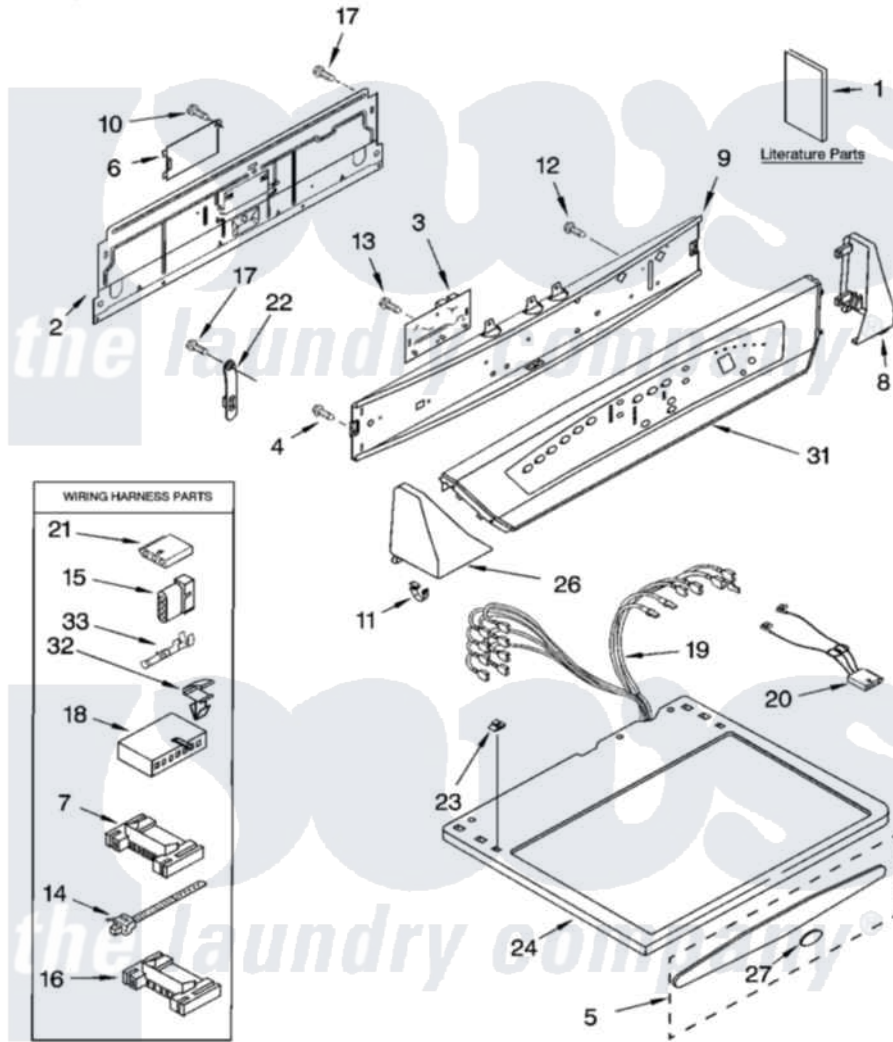

# Whirlpool YGEW9868KQ2 01 - TOP AND CONSOLE PARTS

## TOP AND CONSOLE PARTS

For Models: YGEW9868KQ2, YGEW9868KL2  
(Designer White) (Pewter)

27" ELECTRIC DRYER

03-03 Litho in U.S.A. (djc)

1

Part No. 8180017

Whirlpool Residential Whirlpool YGEW9868KQ2 Dryer Parts Parts Diagram 01 - TOP AND CONSOLE PARTS

8	<a href="#">8299686</a>		Cap, End
"	<a href="#">8299688</a>		Cap, End
9	<a href="#">8299690</a>		Bracket, Control
10	3390814	<a href="#">90767</a>	Screw, 8A X 3/8 HeX Washer Head Tapping
11	<a href="#">8312709</a>		Clip-Console
12	<a href="#">3400073</a>		Screw, Ground
13	<a href="#">3400826</a>		Screw, 8-18 X 3/4
14	<a href="#">3391018</a>		Tie Cable
15	<a href="#">353424</a>		Plug, Terminal
16	<a href="#">2203186</a>		Connector, 5-Circuit
17	<a href="#">693995</a>		Screw, Hex Head
18	<a href="#">3936150</a>		Connector, 7-Circuit
19	8529982	Not Available	Harness, Electric
20	<a href="#">3406653</a>		Harness, Sensor
21	<a href="#">3936144</a>		Do-It-Yourself Repair Manuals
22	8318255	<a href="#">8568314</a>	Strap, Console
23	<a href="#">357213</a>		Nut, Push-In
24	3978832	<a href="#">3979256</a>	Top
"	3978837	<a href="#">3979257</a>	Top
26	8299683	Not Available	Cap, End (L.H.) (Includes Item 13) (White)
"	<a href="#">8299685</a>		Cap, End
27	<a href="#">8316751</a>		Medallion Insert
31	<a href="#">3978825</a>		Panel, Console
"	<a href="#">3978826</a>		Panel, Console
32	<a href="#">3394427</a>		Clip-Harness
33	<a href="#">94614</a>		Terminal