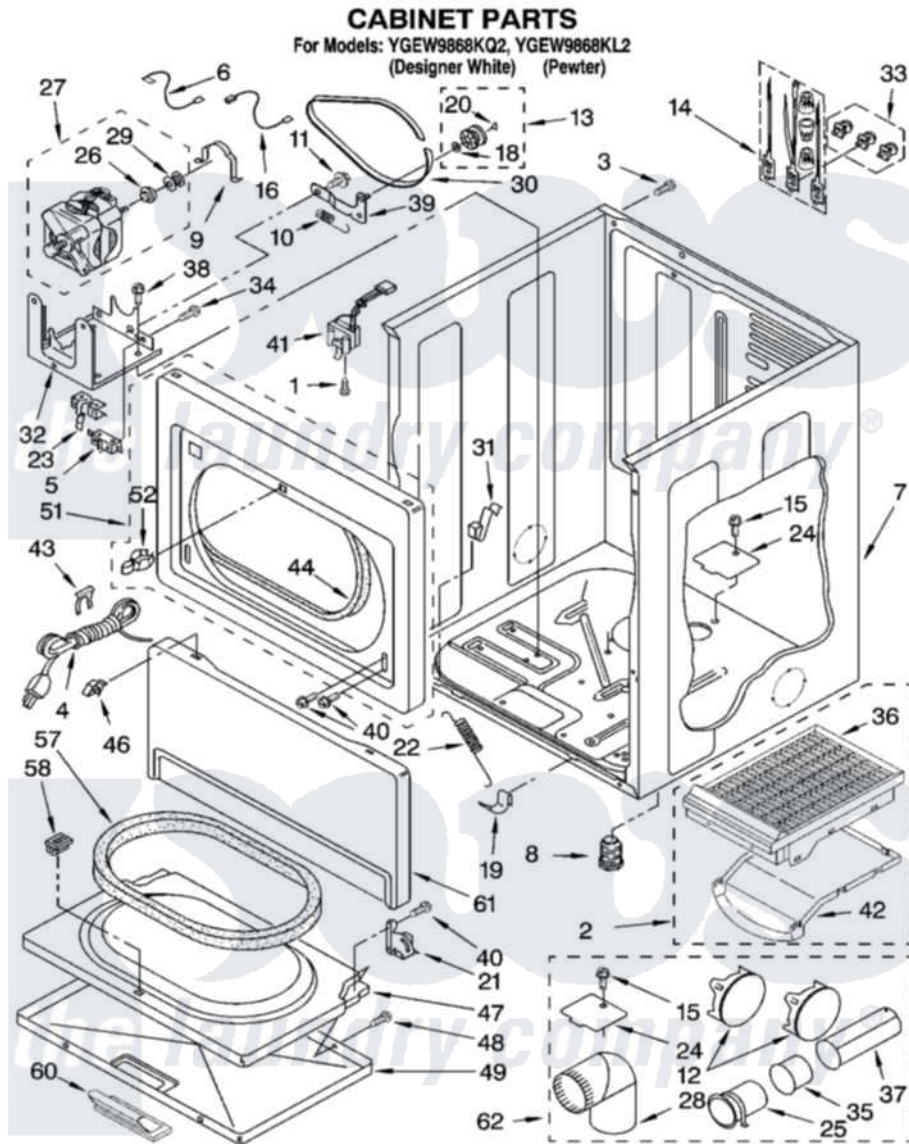

Whirlpool YGEW9868KQ2 02 - CABINET PARTS

8180017

3

Whirlpool [Residential Whirlpool YGEW9868KQ2 Dryer Parts](#) Parts Diagram 02 - CABINET PARTS
 Click on the part number to view part

Item	Original Part Number	Replaced By	Status	Part Description
1	697773	3395530		Screw
2	3406911	8212450A		Dryer Rack
3	697776	4331106		Screw, No.10-32 X 7/16
4	3394208			Cord, Power
5	3394881	279782		Switch-Lid
6	3398948			Wire, Jumper
7	8310656			Cabinet
"	8528155	3979259		Cabinet
8	3392100	49621		Feet-Leveling
"	279810			Foot-Optional
9	660658			Clamp, Motor Mounting 343481 685441
10	3387374			Spring, Idler
11	3389420			Retainer-Idler 1/4-20 X 1/16
12	697750	W10470674		Dryer Exhaust Kit
"	3979261			Plug, Multivent
13	3388672	279640		Pulley-ldr