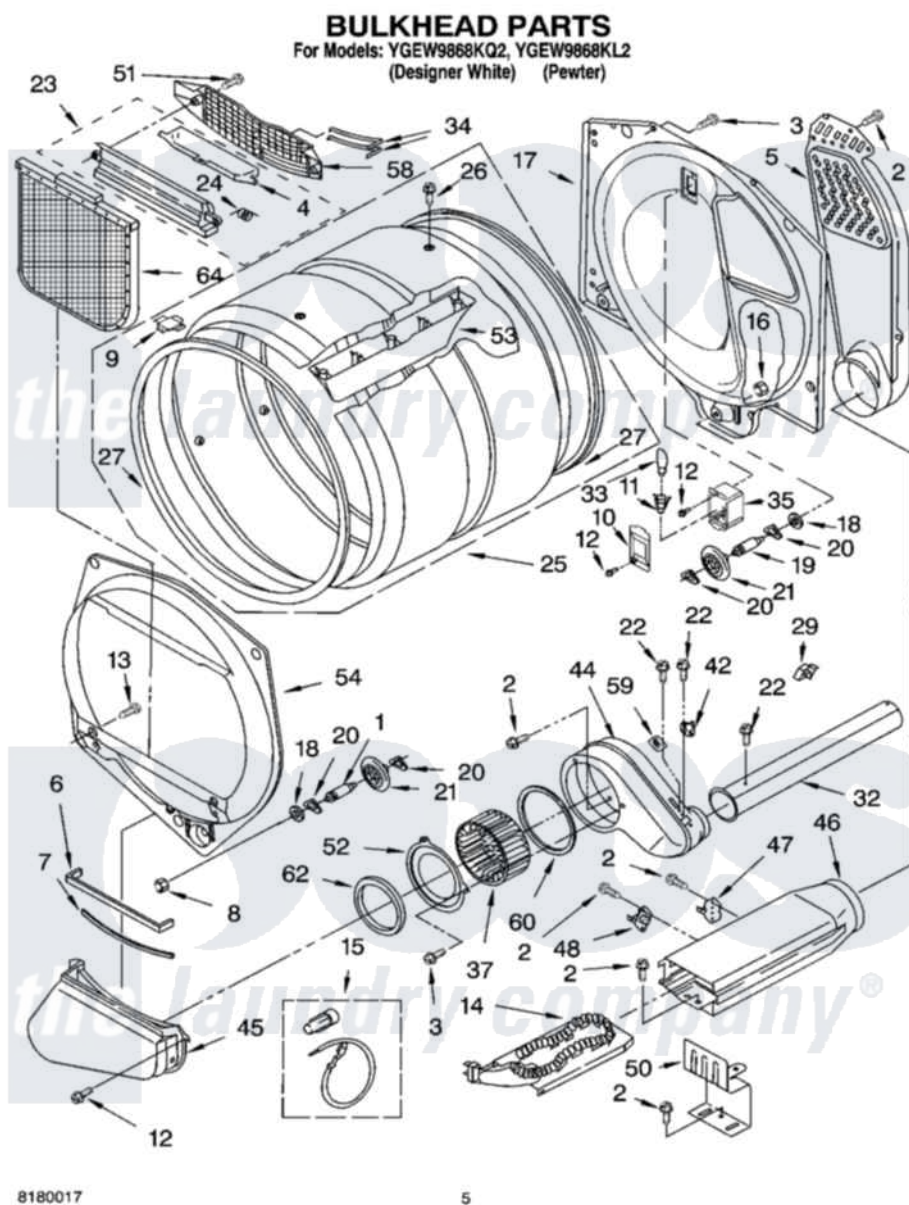

Whirlpool YGEW9868KQ2 03 - BULKHEAD PARTS, OPTIONAL PARTS (NOT INCLUDED)

Whirlpool [Residential Whirlpool YGEW9868KQ2 Dryer Parts](#) Parts Diagram 03 - BULKHEAD PARTS, OPTIONAL PARTS (NOT INCLUDED)
Click on the part number to view part

Item	Original Part Number	Replaced By	Status	Part Description
1	3399508	W10359271		Shaft, Drum Roller Threads
2	90767			Screw, 8A X 3/8 HeX Washer Head Tapping
3	3390647	488729		Screw
4	3394984	8563758		Door, Lint Screen
5	697354	3387911		Duct-Air
6	697813			Seal, Outlet Housing
7	697814	697813		Seal, Outlet Housing
8	3359452			Nut, Lock
9	8066086			Plug, Drum Hole
10	3402841	8532165		Lens, Drum Light
11	3403634	W10136369		Socket, Drum Light Assembly
12	487909	488729		Screw
13	695240	488729		Screw
14	3387747			Element, Heater