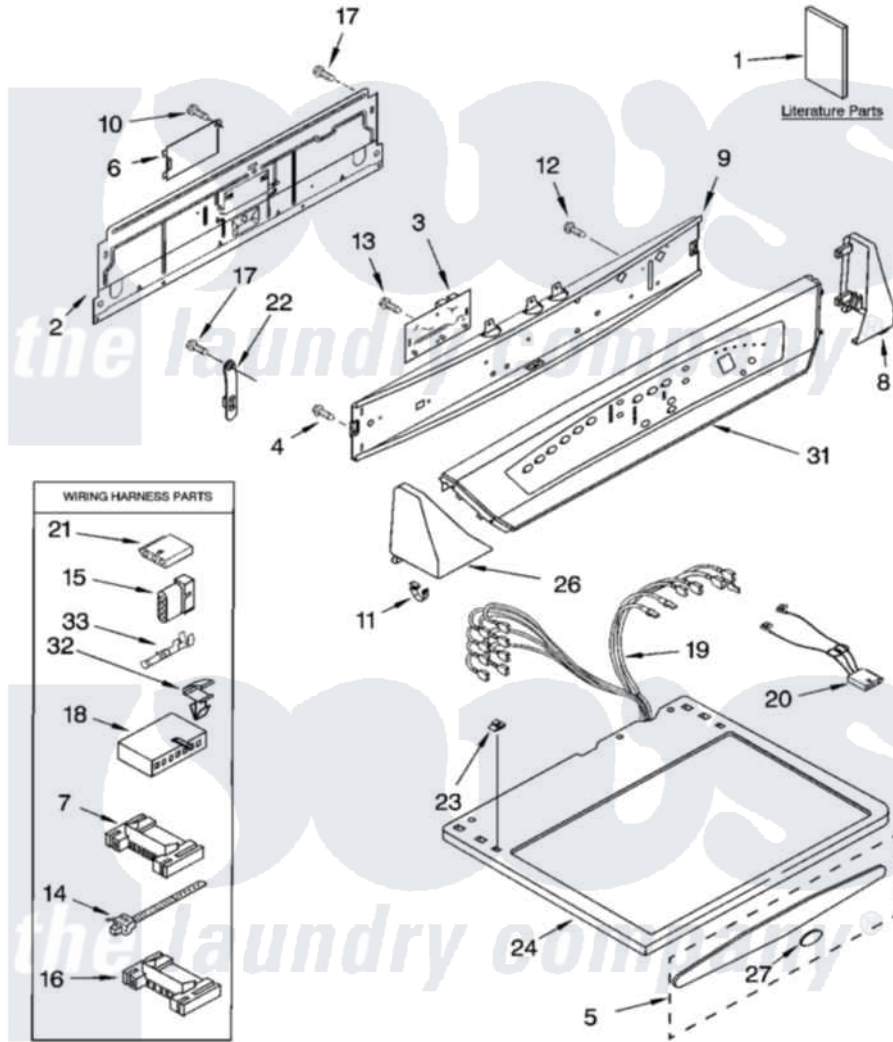

Whirlpool YGEW9868KQ3 01 - TOP AND CONSOLE PARTS

TOP AND CONSOLE PARTS

For Models: YGEW9868KQ3, YGEW9868KL3
(Designer White) (Pewter)

27" ELECTRIC DRYER

6-04 Litho in U.S.A. (djc)

1

Part No. 8180457

Whirlpool Residential Whirlpool YGEW9868KQ3 Dryer Parts Parts Diagram 01 - TOP AND CONSOLE PARTS

[Click on the part number to view part](#)

Item	Original Part Number	Replaced By	Status	Part Description
1	8535903		Not Available	Label, Energy Guide
"	8528148		Not Available	Guide, Use & Care
"	3979172		Not Available	Instructions Installation
"	8541838		Not Available	Tech Sheet
"	BLANK		Not Available	Following May Be Purchased DO-IT-YOURSELF REPAIR MANUALS
"	677818		Not Available	Manual, Do-It- Yourself Repair (Dryer)
2	8274338	285906		Panel-Rear
3	3980061	8566150		Control Board
4	304231			Screw, 8-18 X 1/2
5	8521943			Medallion Assembly
"	8521944			Medallion Assembly
6	8317342	W10119283		Cover, Terminal Block
7	3395683			Receptacle, Multi-Terminal
8	8299686			Cap, End

"	8299688		Cap, End
9	8299690		Bracket, Control
10	3390814	90767	Screw, 8A X 3/8 HeX Washer Head Tapping
11	8312709		Clip-Console
12	3400073		Screw, Ground
13	3400826		Screw, 8-18 X 3/4
14	3391018		Tie Cable
15	353424		Plug, Terminal
16	2203186		Connector, 5-Circuit
17	693995		Screw, Hex Head
18	3936150		Connector, 7-Circuit
19	8529982	Not Available	Harness, Electric
20	3406653		Harness, Sensor
21	3936144		Do-It-Yourself Repair Manuals
22	8318255	8568314	Strap, Console
23	357213		Nut, Push-In
24	3978832	3979256	Top
"	3978837	3979257	Top
26	8299683	Not Available	Cap, End (L.H.) (Includes Item 13) (White)
"	8299685		Cap, End
27	8316751		Medallion Insert
31	3978825		Panel, Console
"	3978826		Panel, Console
32	3394427		Clip-Harness
33	94614		Terminal