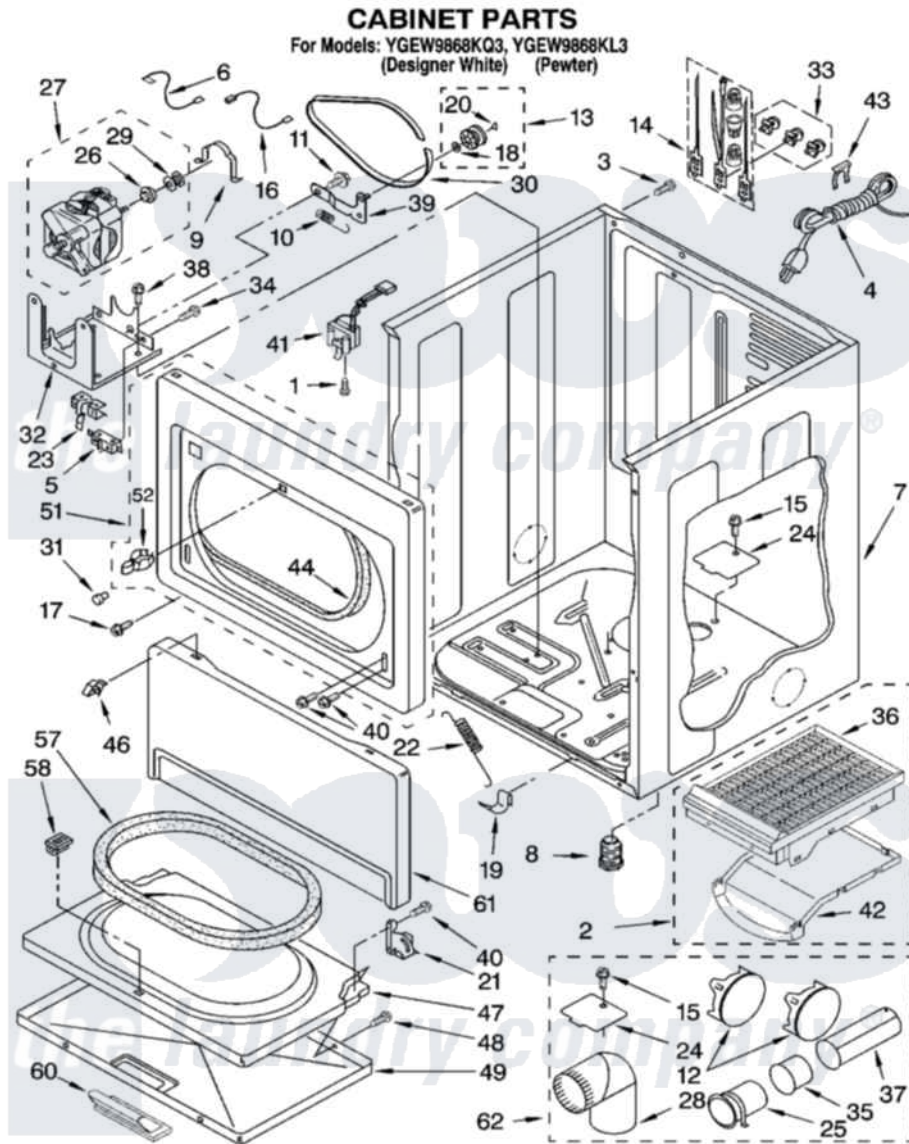

Whirlpool YGEW9868KQ3 02 - CABINET PARTS

8180457

3

Whirlpool [Residential Whirlpool YGEW9868KQ3 Dryer Parts](#) Parts Diagram 02 - CABINET PARTS
Click on the part number to view part

Item	Original Part Number	Replaced By	Status	Part Description
1	697773	3395530		Screw
2	3406911	8212450A		Dryer Rack
3	697776	4331106		Screw, No.10-32 X 7/16
4	3394208			Cord, Power
5	3394881	279782		Switch-Lid
6	3398948			Wire, Jumper
7	8310656			Cabinet
"	8528155	3979259		Cabinet
8	3392100	49621		Feet-Leveling
"	279810			Foot-Optional
9	660658			Clamp, Motor Mounting 343481 685441
10	3387374			Spring, Idler
11	3389420			Retainer-Idler 1/4-20 X 1/16
12	697750	W10470674		Dryer Exhaust Kit
"	3979261			Plug, Multivent
13	3388672	279640		Pulley-ldr