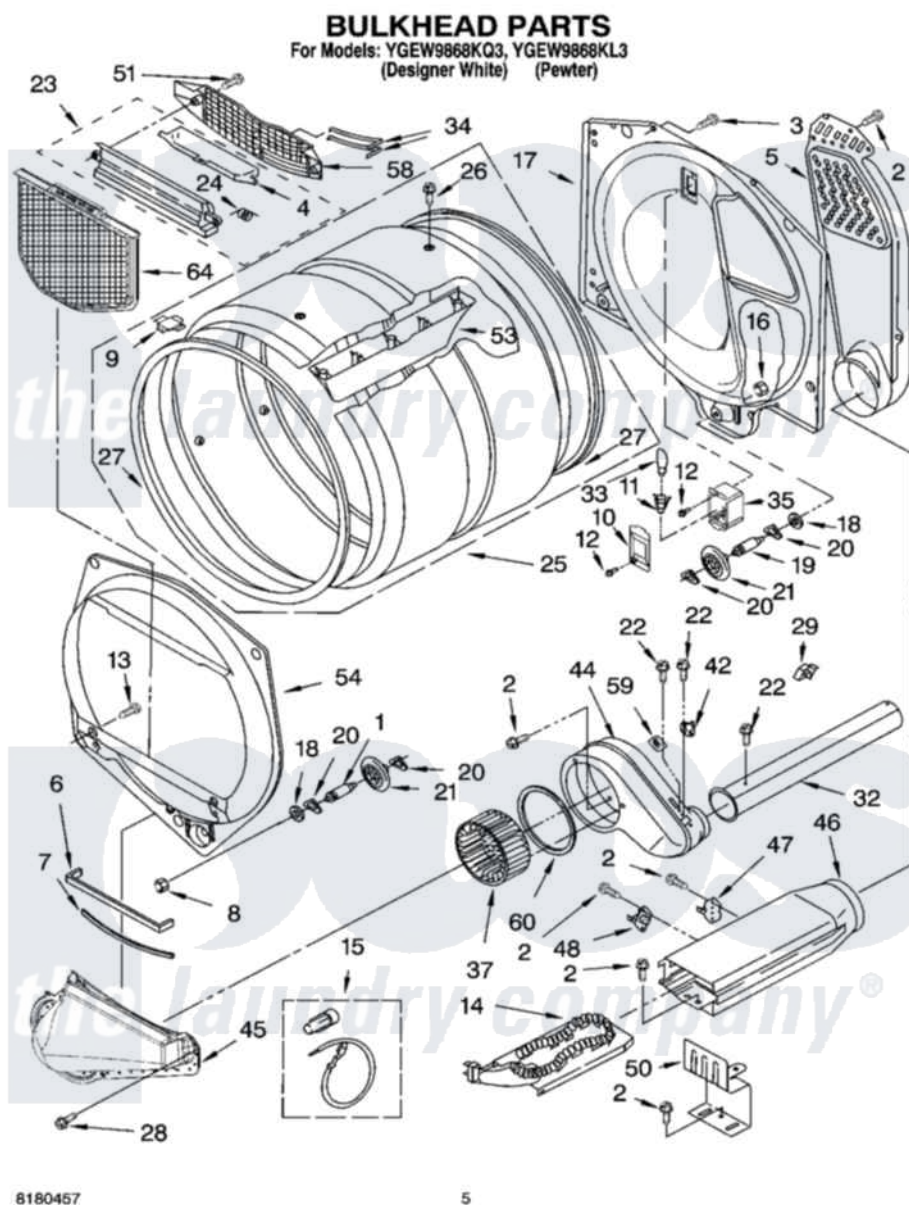

Whirlpool YGEW9868KQ3 03 - BULKHEAD PARTS, OPTIONAL PARTS (NOT INCLUDED)

Whirlpool [Residential Whirlpool YGEW9868KQ3 Dryer Parts](#) Parts Diagram 03 - BULKHEAD PARTS, OPTIONAL PARTS (NOT INCLUDED)
Click on the part number to view part

Item	Original Part Number	Replaced By	Status	Part Description
1	3399508	W10359271		Shaft, Drum Roller Threads
2	90767			Screw, 8A X 3/8 HeX Washer Head Tapping
3	3390647	488729		Screw
4	3394984	8563758		Door, Lint Screen
5	697354	3387911		Duct-Air
6	697813			Seal, Outlet Housing
7	697814	697813		Seal, Outlet Housing
8	3359452			Nut, Lock
9	8066086			Plug, Drum Hole
10	3402841	8532165		Lens, Drum Light
11	3403634	W10136369		Socket, Drum Light Assembly
12	487909	488729		Screw
13	695240	488729		Screw
14	3387747			Element, Heater