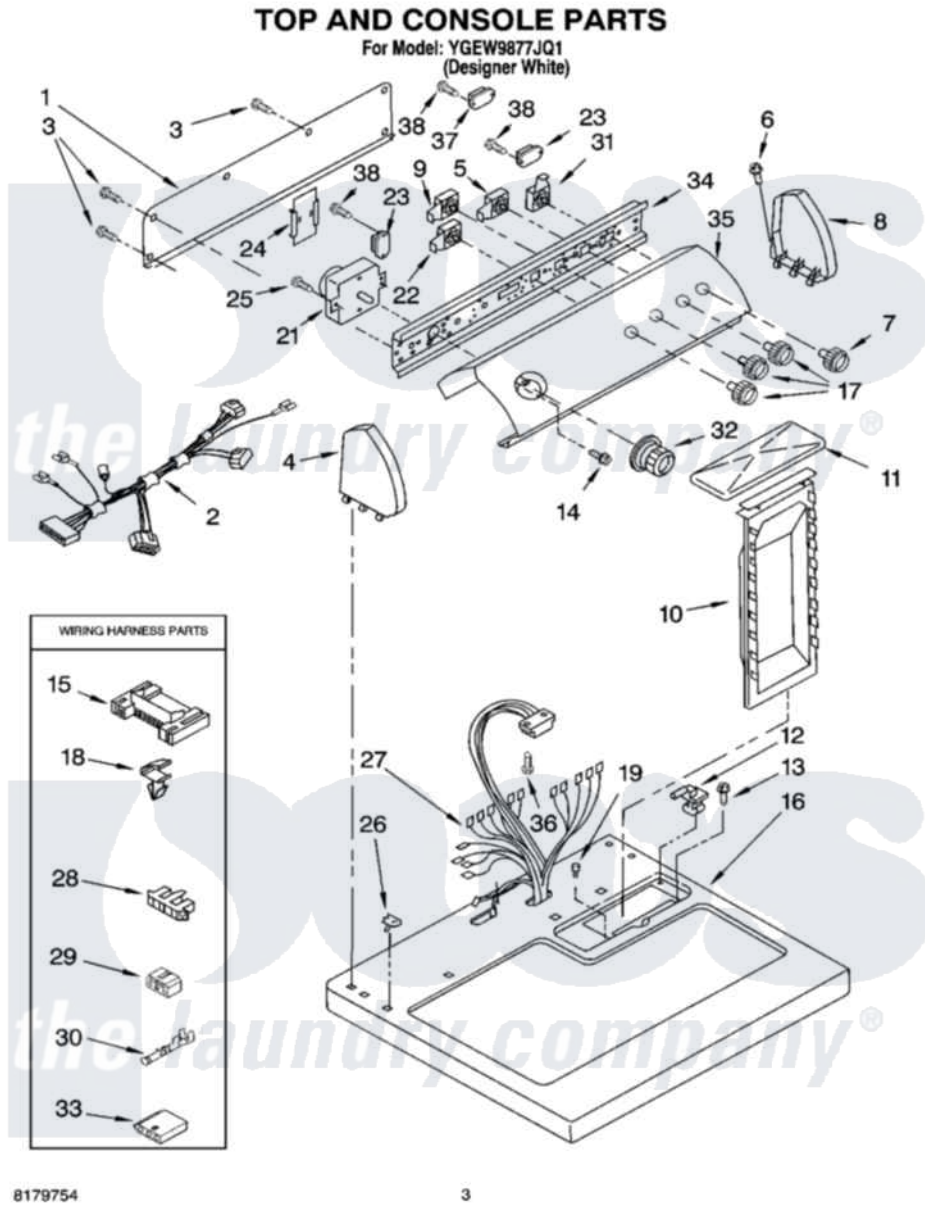

# Whirlpool YGEW9877JQ1 02 - TOP AND CONSOLE PARTS

Whirlpool Residential Whirlpool YGEW9877JQ1 Dryer Parts Parts Diagram 02 - TOP AND CONSOLE PARTS  
Click on the part number to view part

Item	Original Part Number	Replaced By	Status	Part Description
1	<a href="#">8274261</a>			Do-It-Yourself Repair Manuals
2	<a href="#">8283135</a>			Harness, Console
3	<a href="#">693995</a>			Screw, Hex Head
4	8271365	<a href="#">279962</a>		Endcap
5	<a href="#">3405151</a>			Switch, End Of Cycle
6	<a href="#">388326</a>			Screw, 8-18 X 1.25
7	8271341	<a href="#">3957804</a>		Knob, Push-To-Start
8	8271359	<a href="#">279962</a>		Endcap
9	<a href="#">3405152</a>			Switch, Wrinkle Shield
10	<a href="#">349639</a>			HANDLE AND LINT SCREEN ASSEMBLY
11	<a href="#">8283378</a>			Cover, Lint Screen
12	3978605	<a href="#">W10044470</a>		Hinge, RH
"	<a href="#">3978606</a>			Hinge, Lint Lid
13	688983	<a href="#">487240</a>		Screw, For Mtg. Service Capacitor
14	<a href="#">3400859</a>			Screw, Grounding