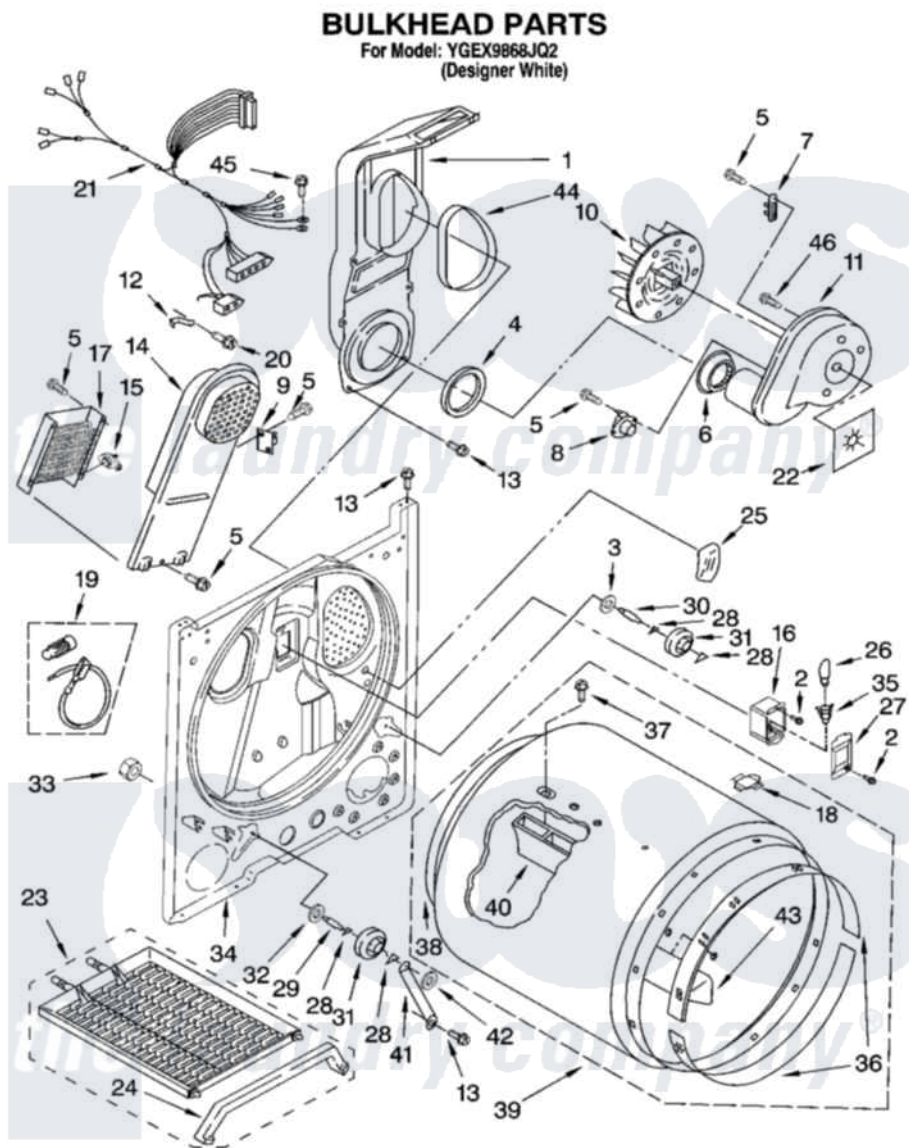

Whirlpool YGEX9868JQ2 03 - BULKHEAD PARTS

8179942

5

Whirlpool Residential Whirlpool YGEX9868JQ2 Dryer Parts Parts Diagram 03 - BULKHEAD PARTS
 Click on the part number to view part

Item	Original Part Number	Replaced By	Status	Part Description
1	348368			Lint Chute Assembly
2	487909	488729		Screw
3	3388703			Washer, Support
4	347139			Seal, Lint Chute
5	90767			Screw, 8A X 3/8 HeX Washer Head Tapping
6	696302			Shield, Exhaust
7	3390719			Thermal-Fuse
8	3976615	8577274		Thermostat 295F
9	3977393	279816		Cutoff-Tml
10	694089			Wheel, Blower
11	3404301	8557385		Housing, Blower
12	3398161			CLIP
13	343641	681414		Screw, 10AB X 1/2
14	3397566	8541818		Box, Heater
15	3977767			Thermostat, High Limit 250 F
16	3977373			Bracket, Drum Light

17	3403585	279838	Element
18	8066086		Plug, Drum Hole
19	279457		Wire Kit, Terminal
20	489463		Screw, 8-18 X 1/16
21	3406653		Harness, Sensor
22	3394196		Seal, Blower Shaft
23	3406839		Dry Rack Assembly
24	692989		BRacket, Dry Rack
25	3406656		Pad, Sensor
26	3406124	22002263	Lamp
27	3402841	8532165	Lens, Drum Light
28	690997		Washer, Thrust
29	3399506	W10359270	Shaft, Drum Roller Threads
30	3399507	W10359269	Shaft, Drum Roller Threads
31	3397588	349241T	Support
32	348197		Washer, Support
33	3359452		Nut, Lock
34	3403414		Bulkhead
35	3403634	W10136369	Socket, Drum Light Assembly
36	692526	279441	BeaRng-Rng
37	97787	W10109200	Screw, Baffle Mounting
38	3406130	279857	Seal
39	695587		Drum Assembly
40	692490		Baffle, Drum
41	3976434		Bracket, Support Shaft
42	90296		Nut, Push On
43	3403636		Baffle, Drum
44	339956		Seal, Air Duct To Bulkhead
45	3390646	W10139210	Screw, 8-18 X 5/16
46	3390647	488729	Screw