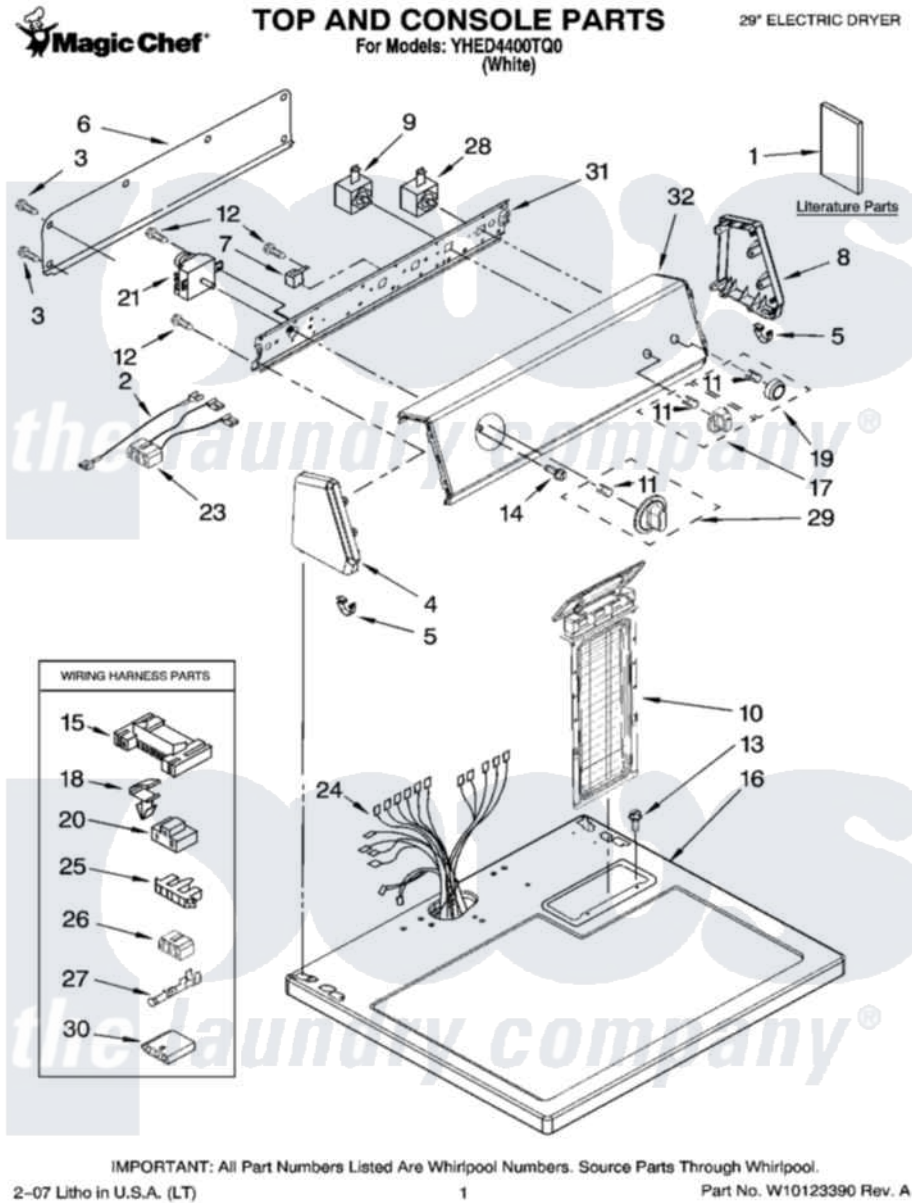

Whirlpool YHED4400TQ0 01 - TOP AND CONSOLE PARTS

Whirlpool [Residential Whirlpool YHED4400TQ0 Dryer Parts](#) Parts Diagram 01 - TOP AND CONSOLE PARTS
Click on the part number to view part

Item	Original Part Number	Replaced By	Status	Part Description
1	W10088970		Not Available	Instructions, Installation
"	W10088773		Not Available	Guide, Use & Care
"	8578217		Not Available	Wiring Diagram
"	W10089176		Not Available	Sheet, Cycle Feature
2	3401684			Jumper, Wire
3	693995			Screw, Hex Head
4	8579674	8579686		Endcap
5	8312709			Clip-Console
6	8274261			Do-It-Yourself Repair Manuals
7	694419			Mini-Buzzer
8	8579673	8579685		Endcap
9	3399639			Switch, Rotary Temperature
10	8558463			HANdle And Lint Screen Assembly
11	8536939			Clip, Knob
12	8533971	90767		Screw, 8A X 3/8 HeX Washer Head Tapping

13	688983	487240	Screw, For Mtg. Service Capacitor
14	8533951	3400859	Screw, Grounding
15	3395683		Receptacle, Multi-Terminal
16	8559800	8563663	Top
17	W10110063		Knob, Control
18	3394427		Clip-Harness
19	W10110066		Knob, Push-To-Start
20	3401144		Connector
21	3979617		Timer, 60 Hz
23	8539893		Wire, Jumper
24	8299872	Not Available	Harness, Wiring
25	3397269		Connector, Timer
26	3347243		Block, Disconnect
27	94614		Terminal
28	3398095		Switch, Push-To-Start
29	W10110064		Timer Knob Assembly
30	3936144		Do-It-Yourself Repair Manuals
31	8579672		Bracket, Control
32	W10086684		Panel, Control